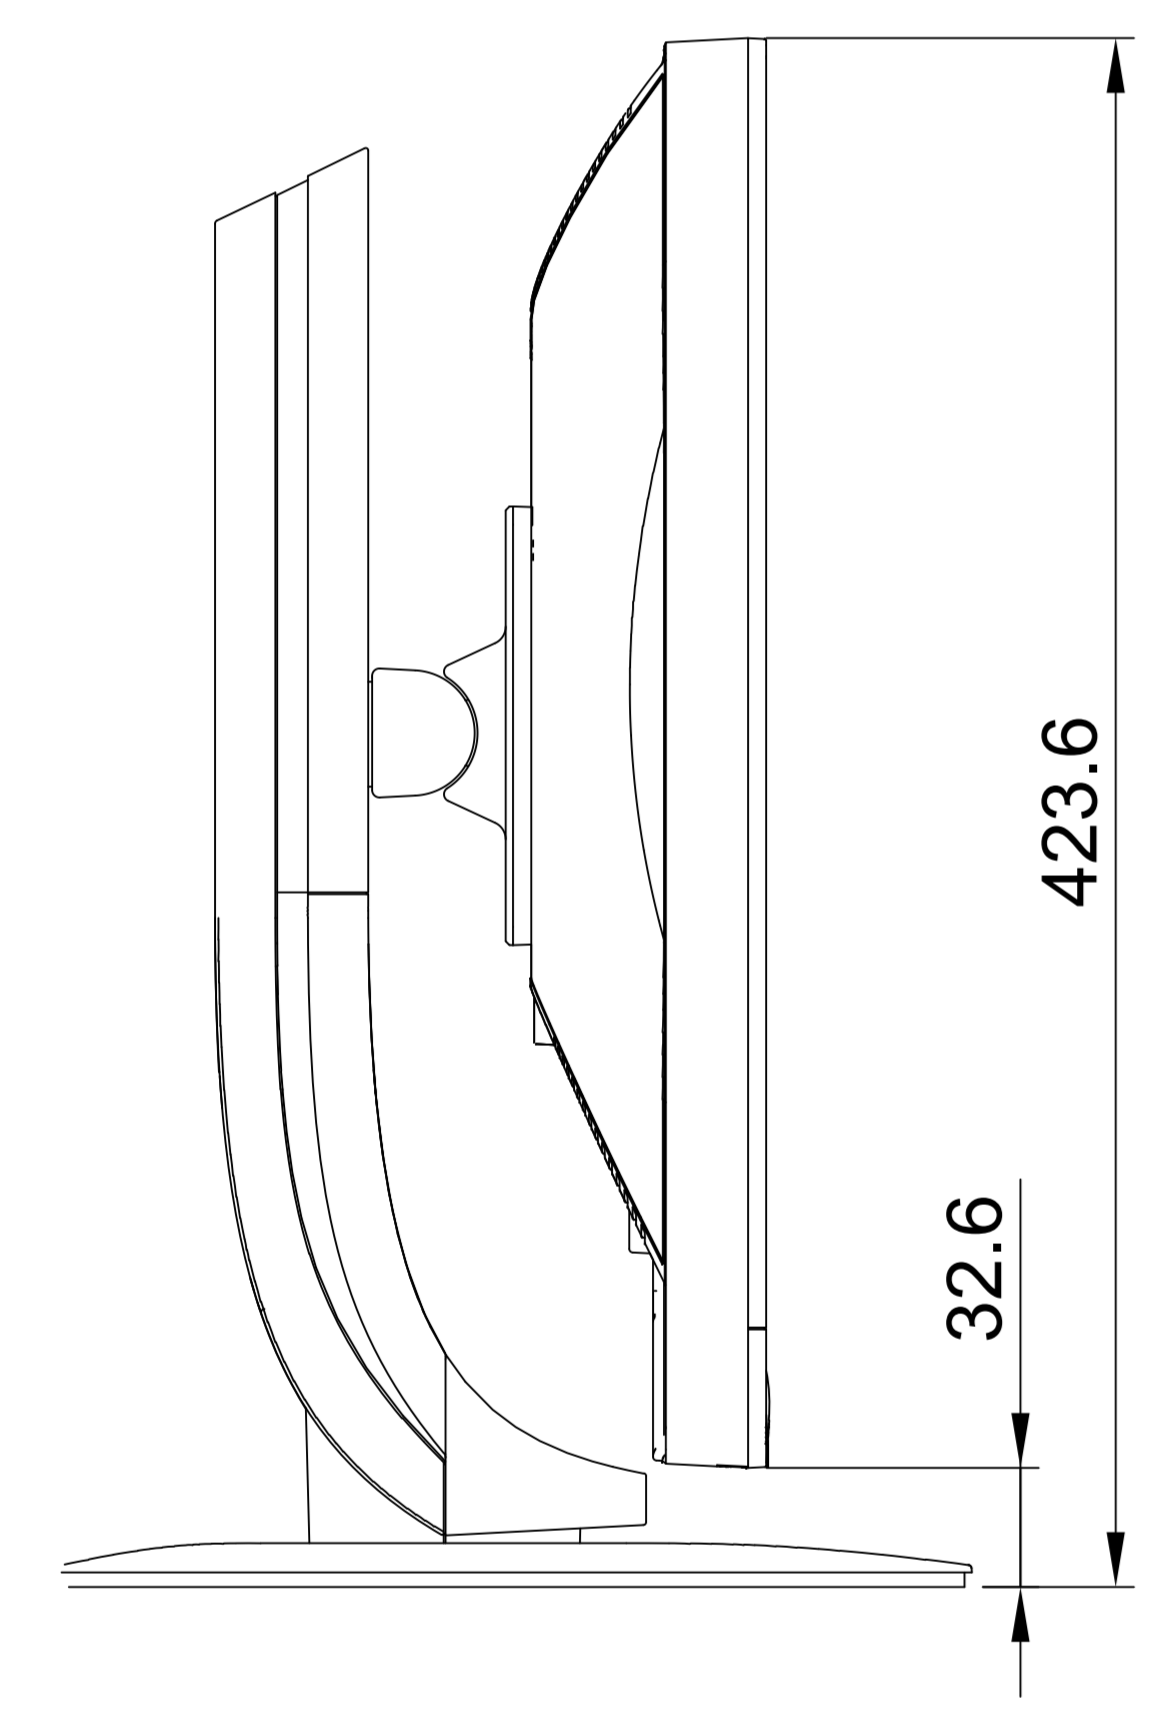

LE-27E
 Net weight : 7.5kg(with stand)
 5.0kg(w/o stand)

SPECIFICATIONS SUBJECT TO CHANGE WITHOUT NOTICE.

 www.agneovo.com	Model Name:	
	LE-27E	
<small>THIS DRAWING ON THIS PRINT AND INFORMATION BELONG WITH AG Neovo. ANY REPRODUCTION IN PART OR WHOLE WITHOUT WRITTEN PERMISSION OF AG Neovo IS PROHIBITED.</small>	 <small>THIRD ANGLE PROJECTION</small>	P/C:LE7E00 SCALE 1:1 UNITS mm V.02