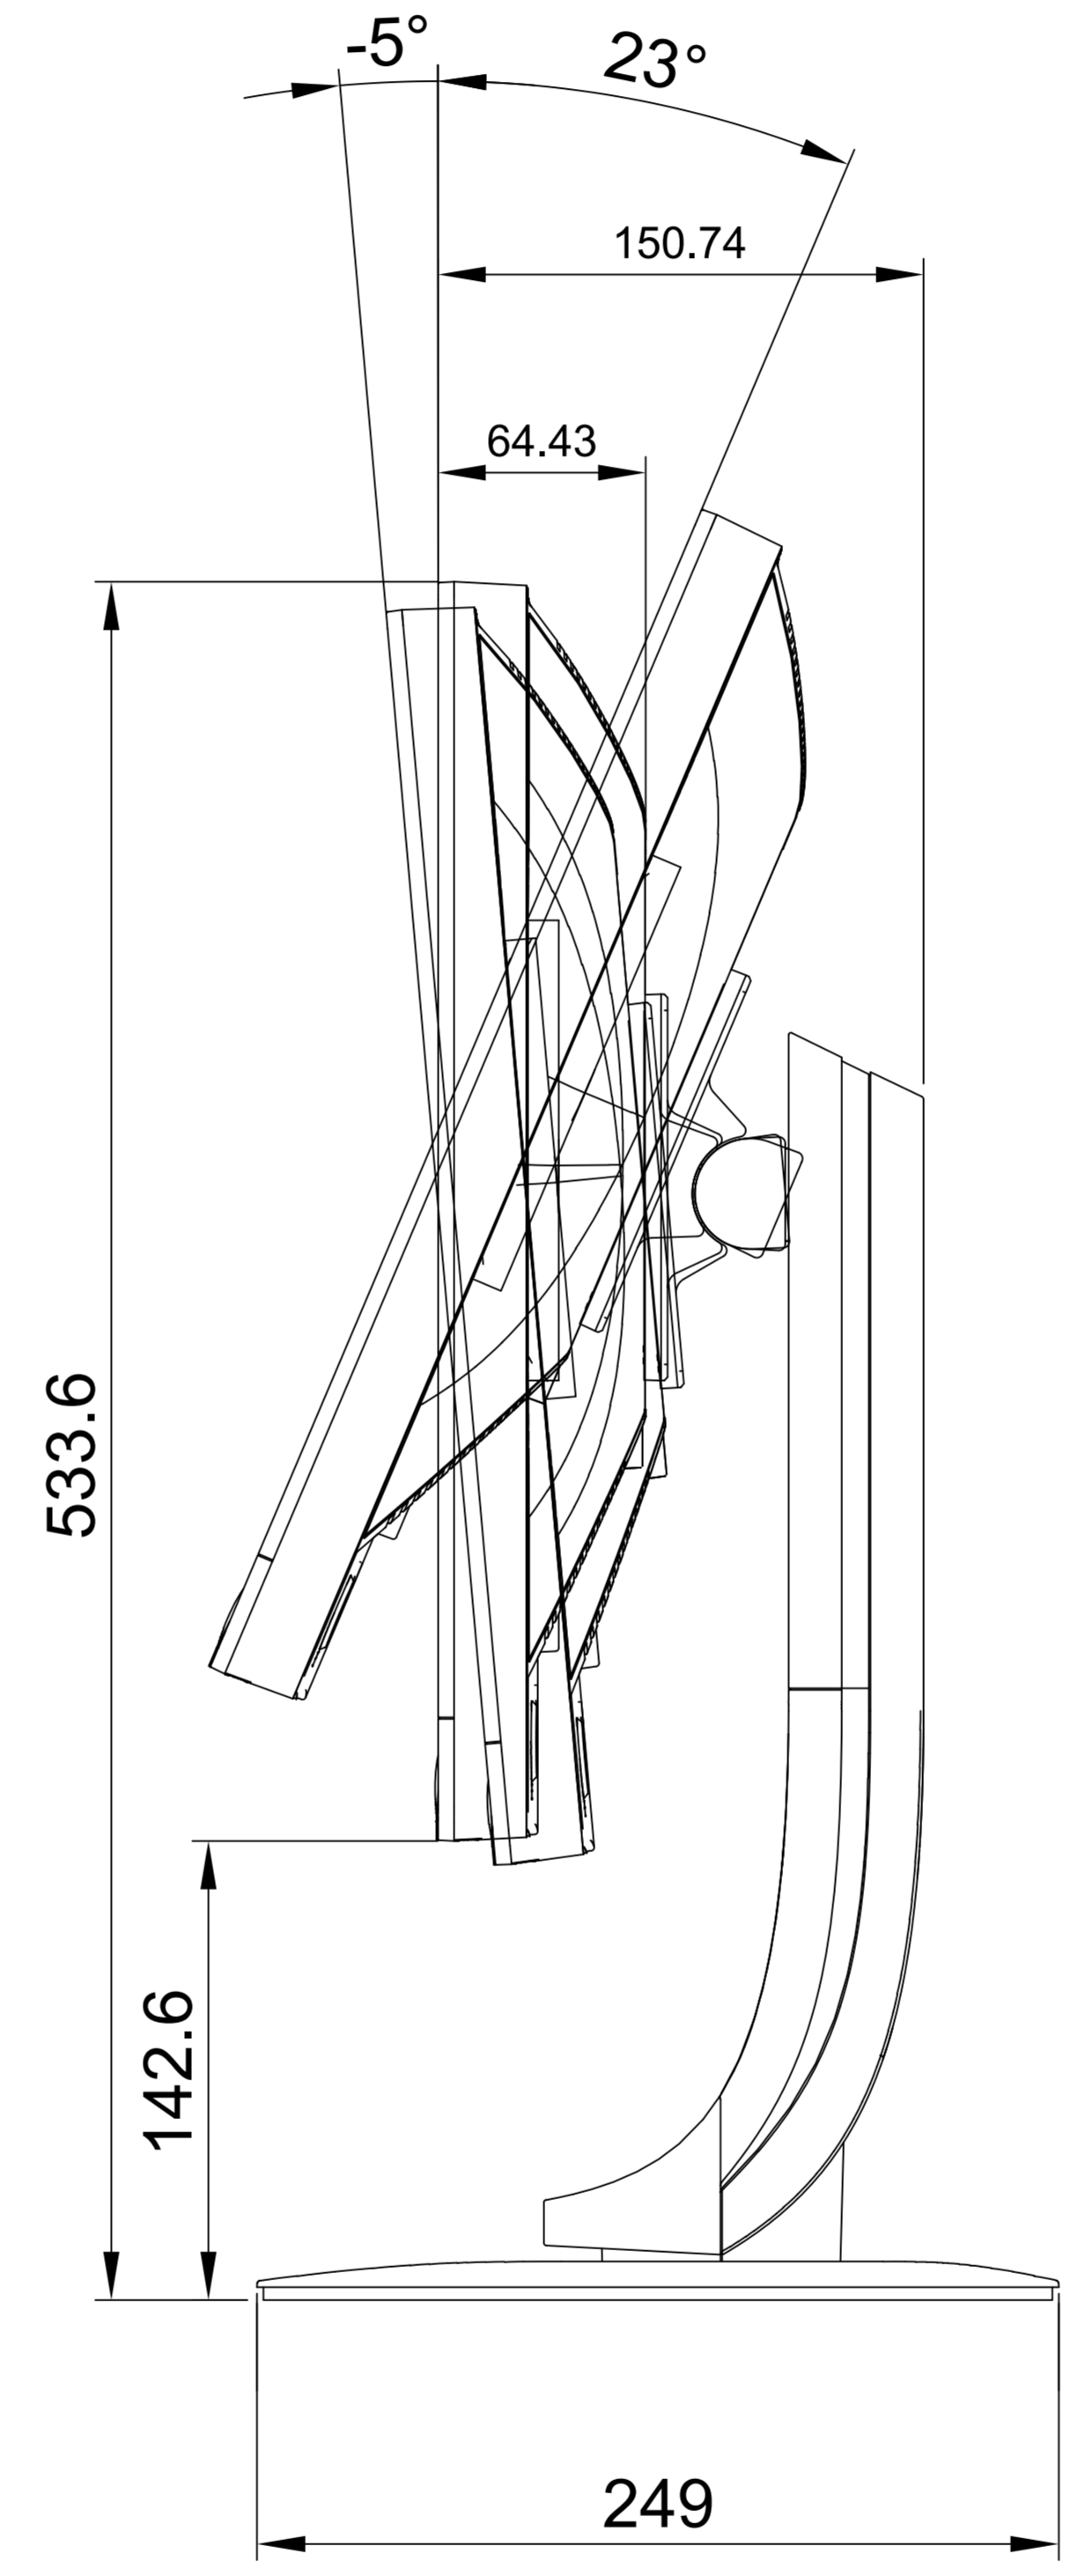

LE-27E
 Net weight : 7.5kg(with stand)
 5.0kg(w/o stand)

SPECIFICATIONS SUBJECT TO CHANGE WITHOUT NOTICE.

 www.agneovo.com	Model Name:	
	LE-27E	
<small>THIS DRAWING ON THIS PRINT AND INFORMATION BELONG WITH AG Neovo. ANY REPRODUCTION IN PART OR WHOLE WITHOUT WRITTEN PERMISSION OF AG Neovo IS PROHIBITED.</small>	 <small>THIRD ANGLE PROJECTION</small>	P/C:LE7E00 SCALE 1:1 UNITS mm V.02