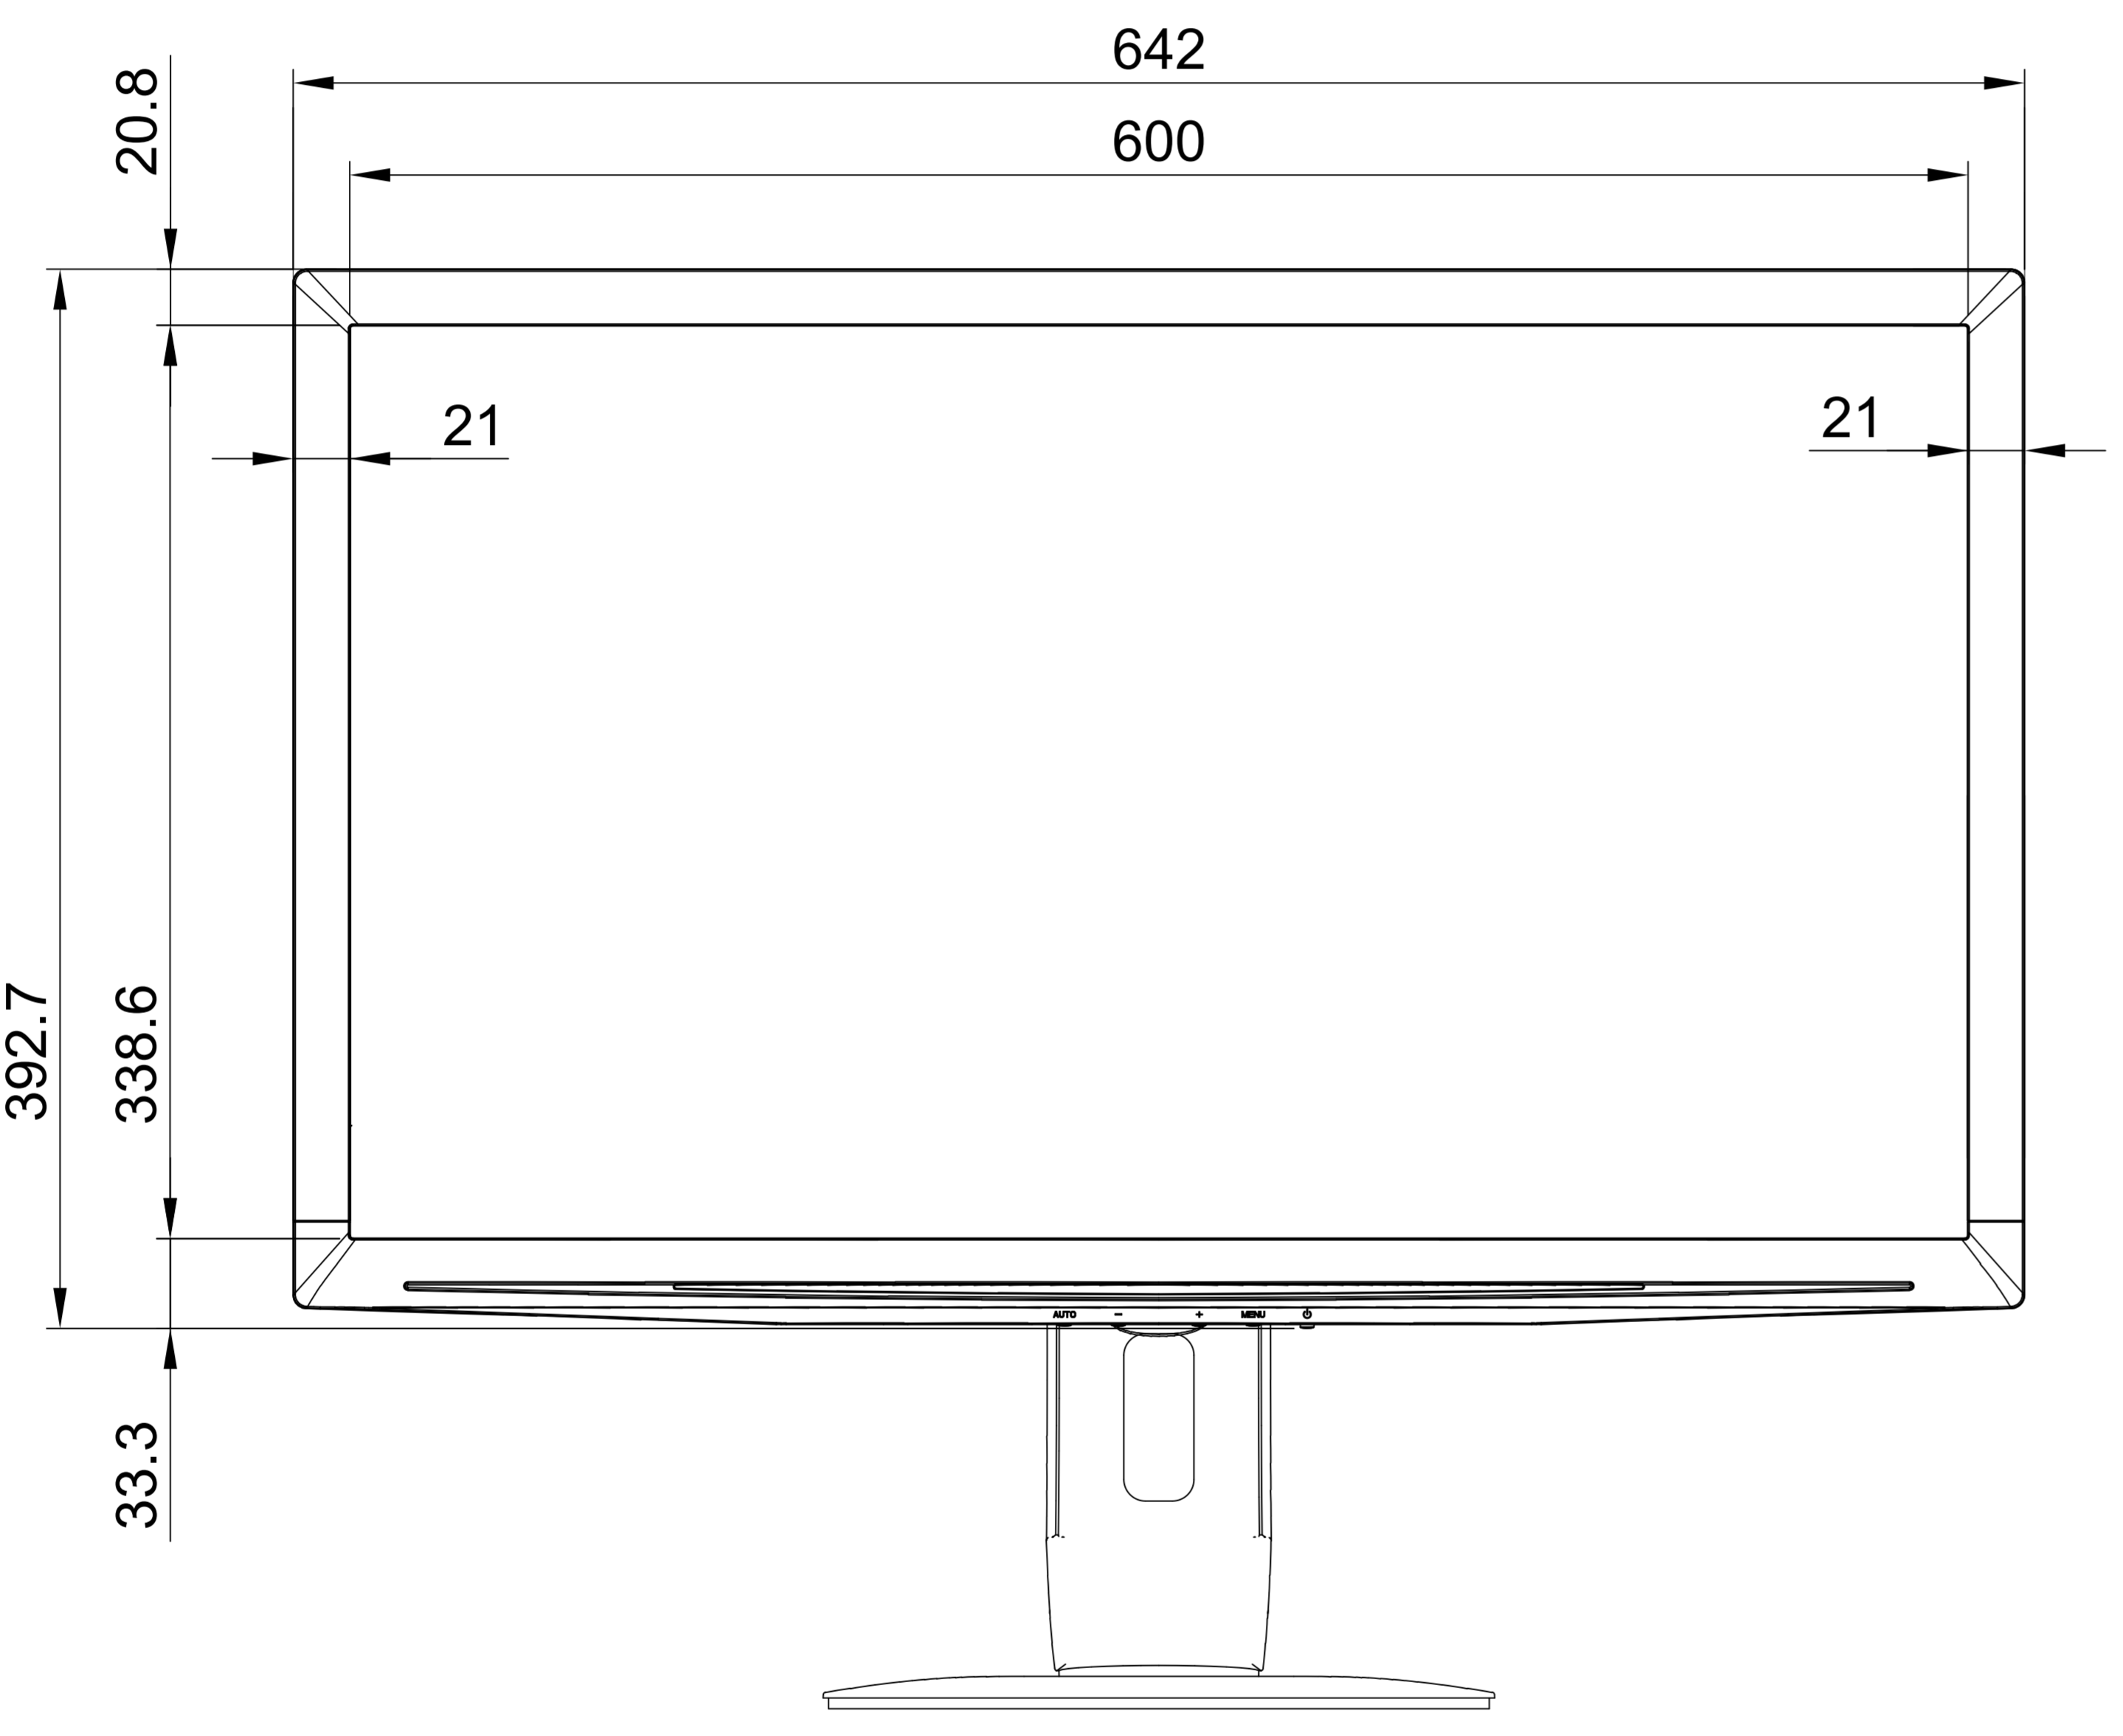

LE-27E
 Net weight : 7.5kg(with stand)
 5.0kg(w/o stand)

SPECIFICATIONS SUBJECT TO CHANGE WITHOUT NOTICE.

 www.agneovo.com	Model Name:	
	LE-27E	
<small>THIS DRAWING ON THIS PRINT AND INFORMATION BELONG WITH AG Neovo. ANY REPRODUCTION IN PART OR WHOLE WITHOUT WRITTEN PERMISSION OF AG Neovo IS PROHIBITED.</small>	 <small>THIRD ANGLE PROJECTION</small>	P/C:LE7E00 SCALE 1:1 UNITS mm V.02