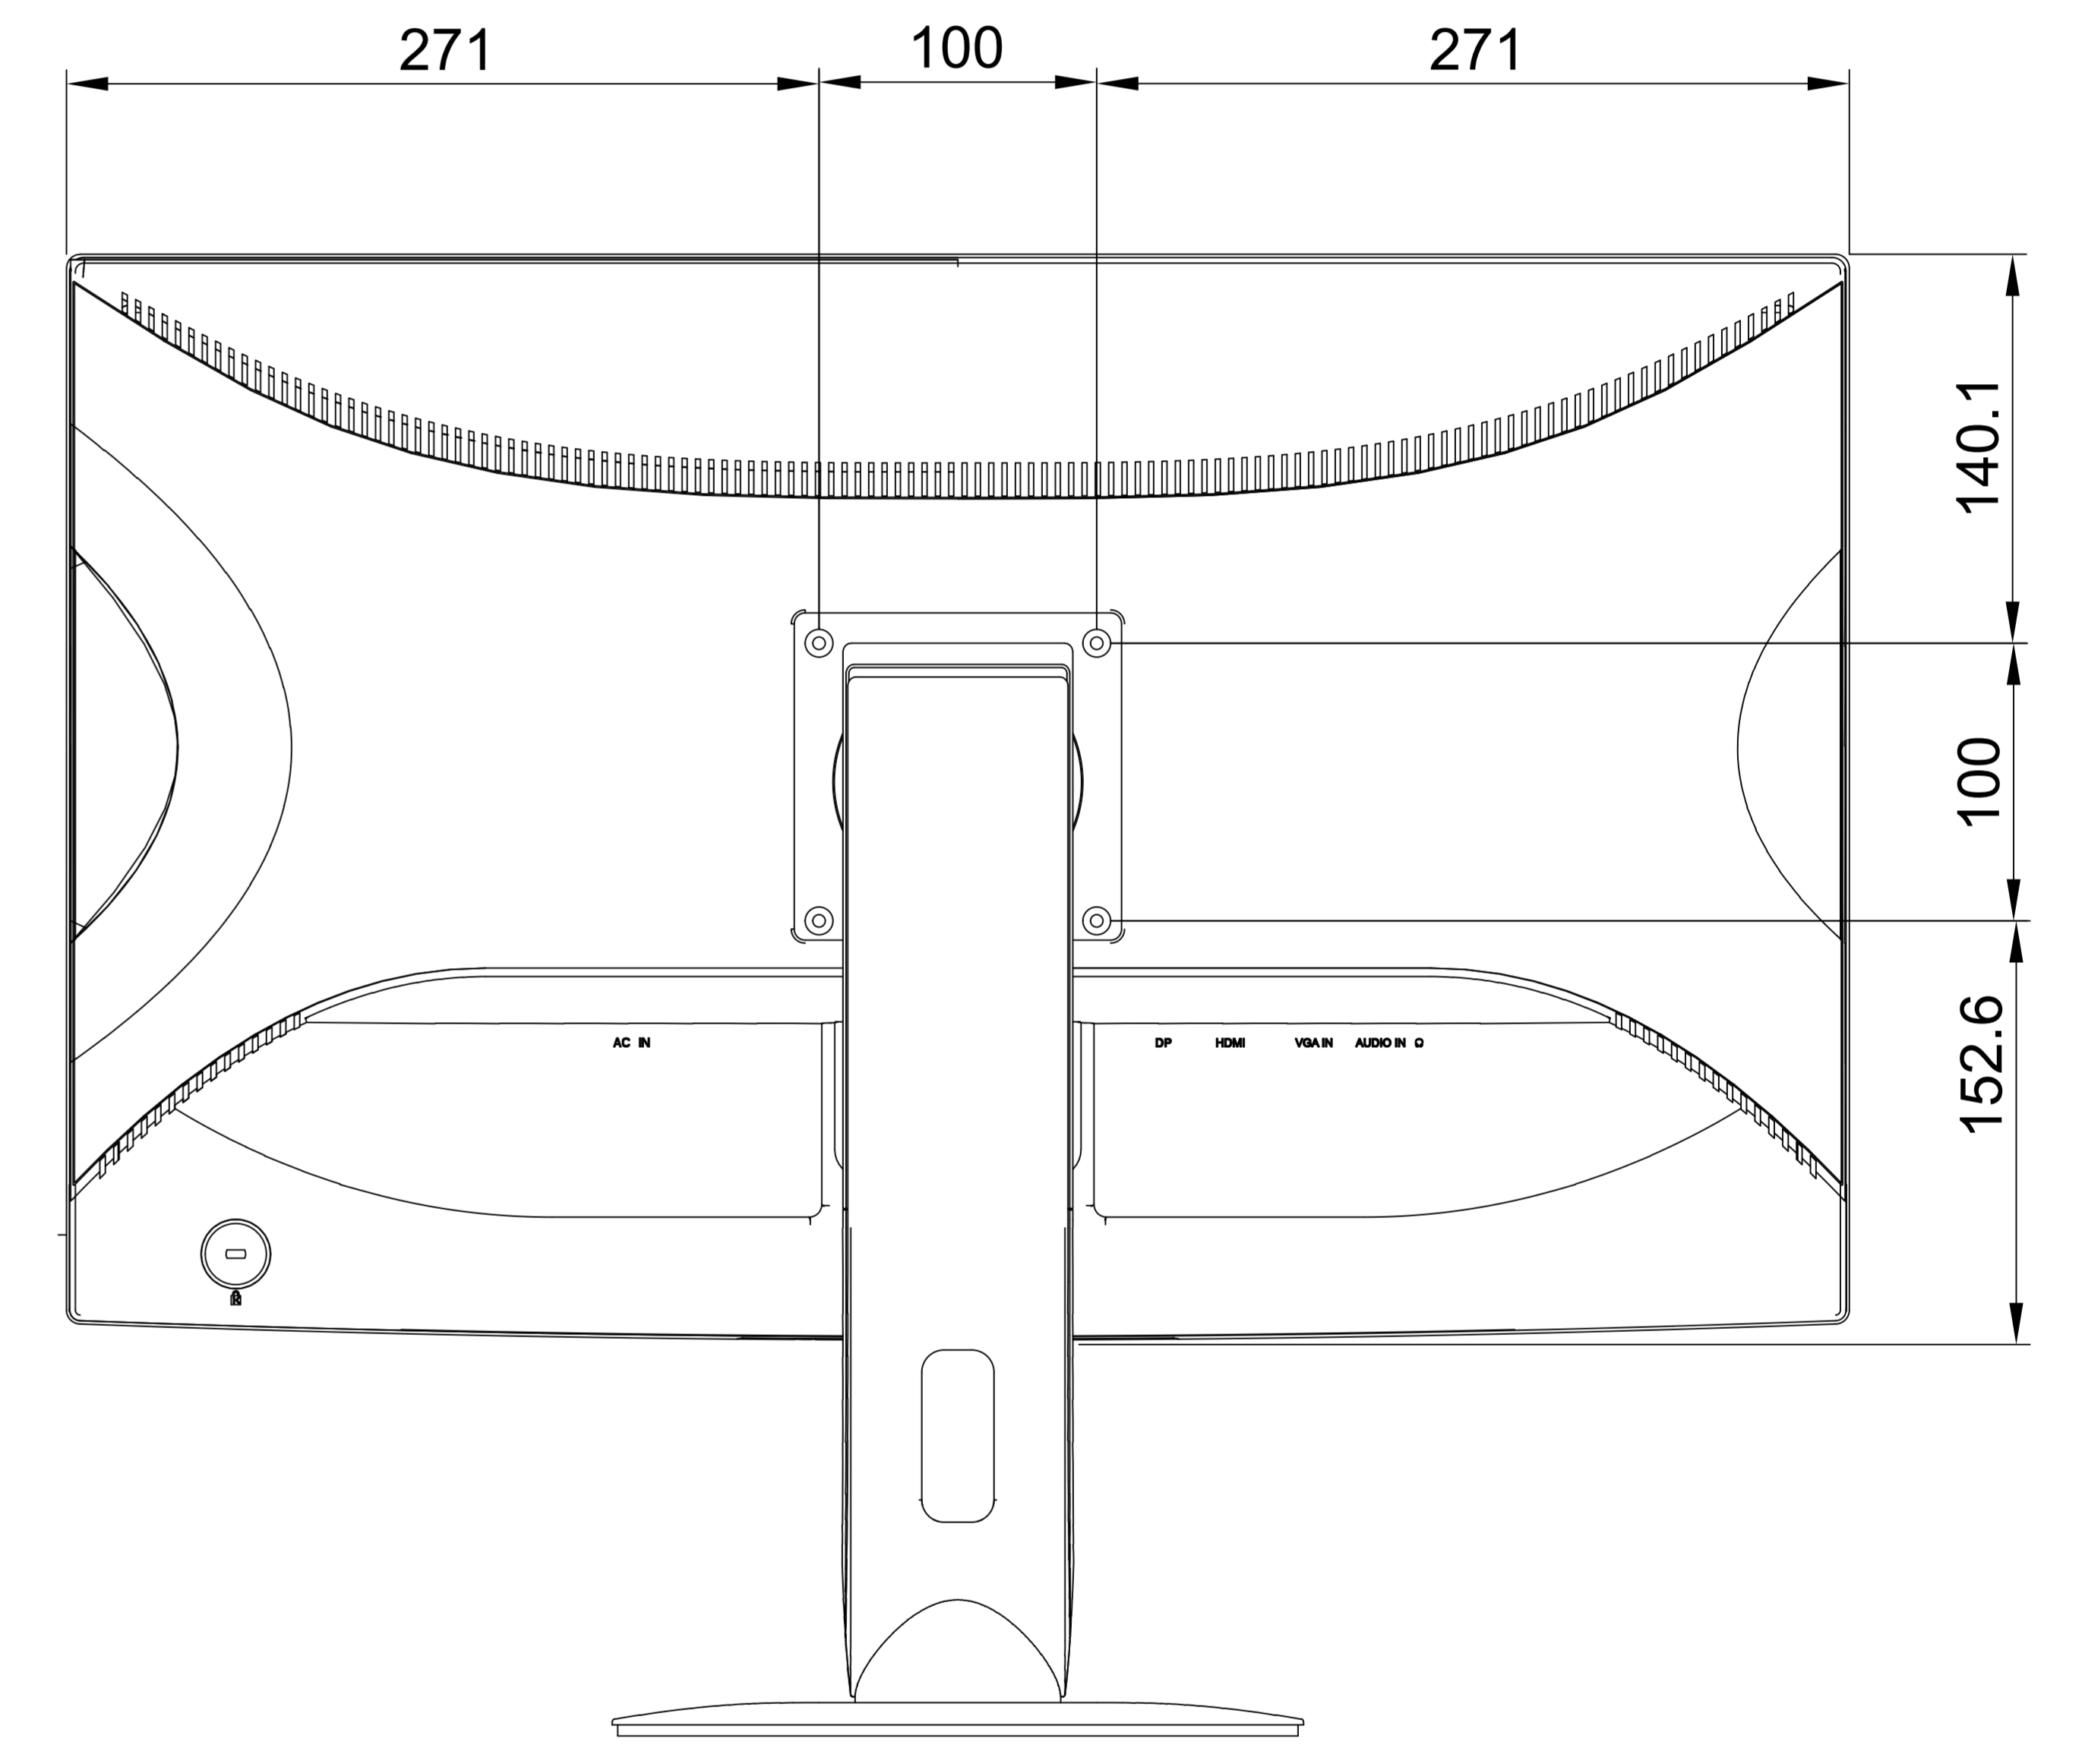

LE-27E
 Net weight : 7.5kg(with stand)
 5.0kg(w/o stand)

SPECIFICATIONS SUBJECT TO CHANGE WITHOUT NOTICE.

 www.agneovo.com	Model Name:	
	LE-27E	
<small>THIS DRAWING ON THIS PRINT AND INFORMATION BELONG WITH AG Neovo. ANY REPRODUCTION IN PART OR WHOLE WITHOUT WRITTEN PERMISSION OF AG Neovo IS PROHIBITED.</small>	 <small>THIRD ANGLE PROJECTION</small>	P/C:LE7E00 SCALE 1:1 UNITS mm V.02