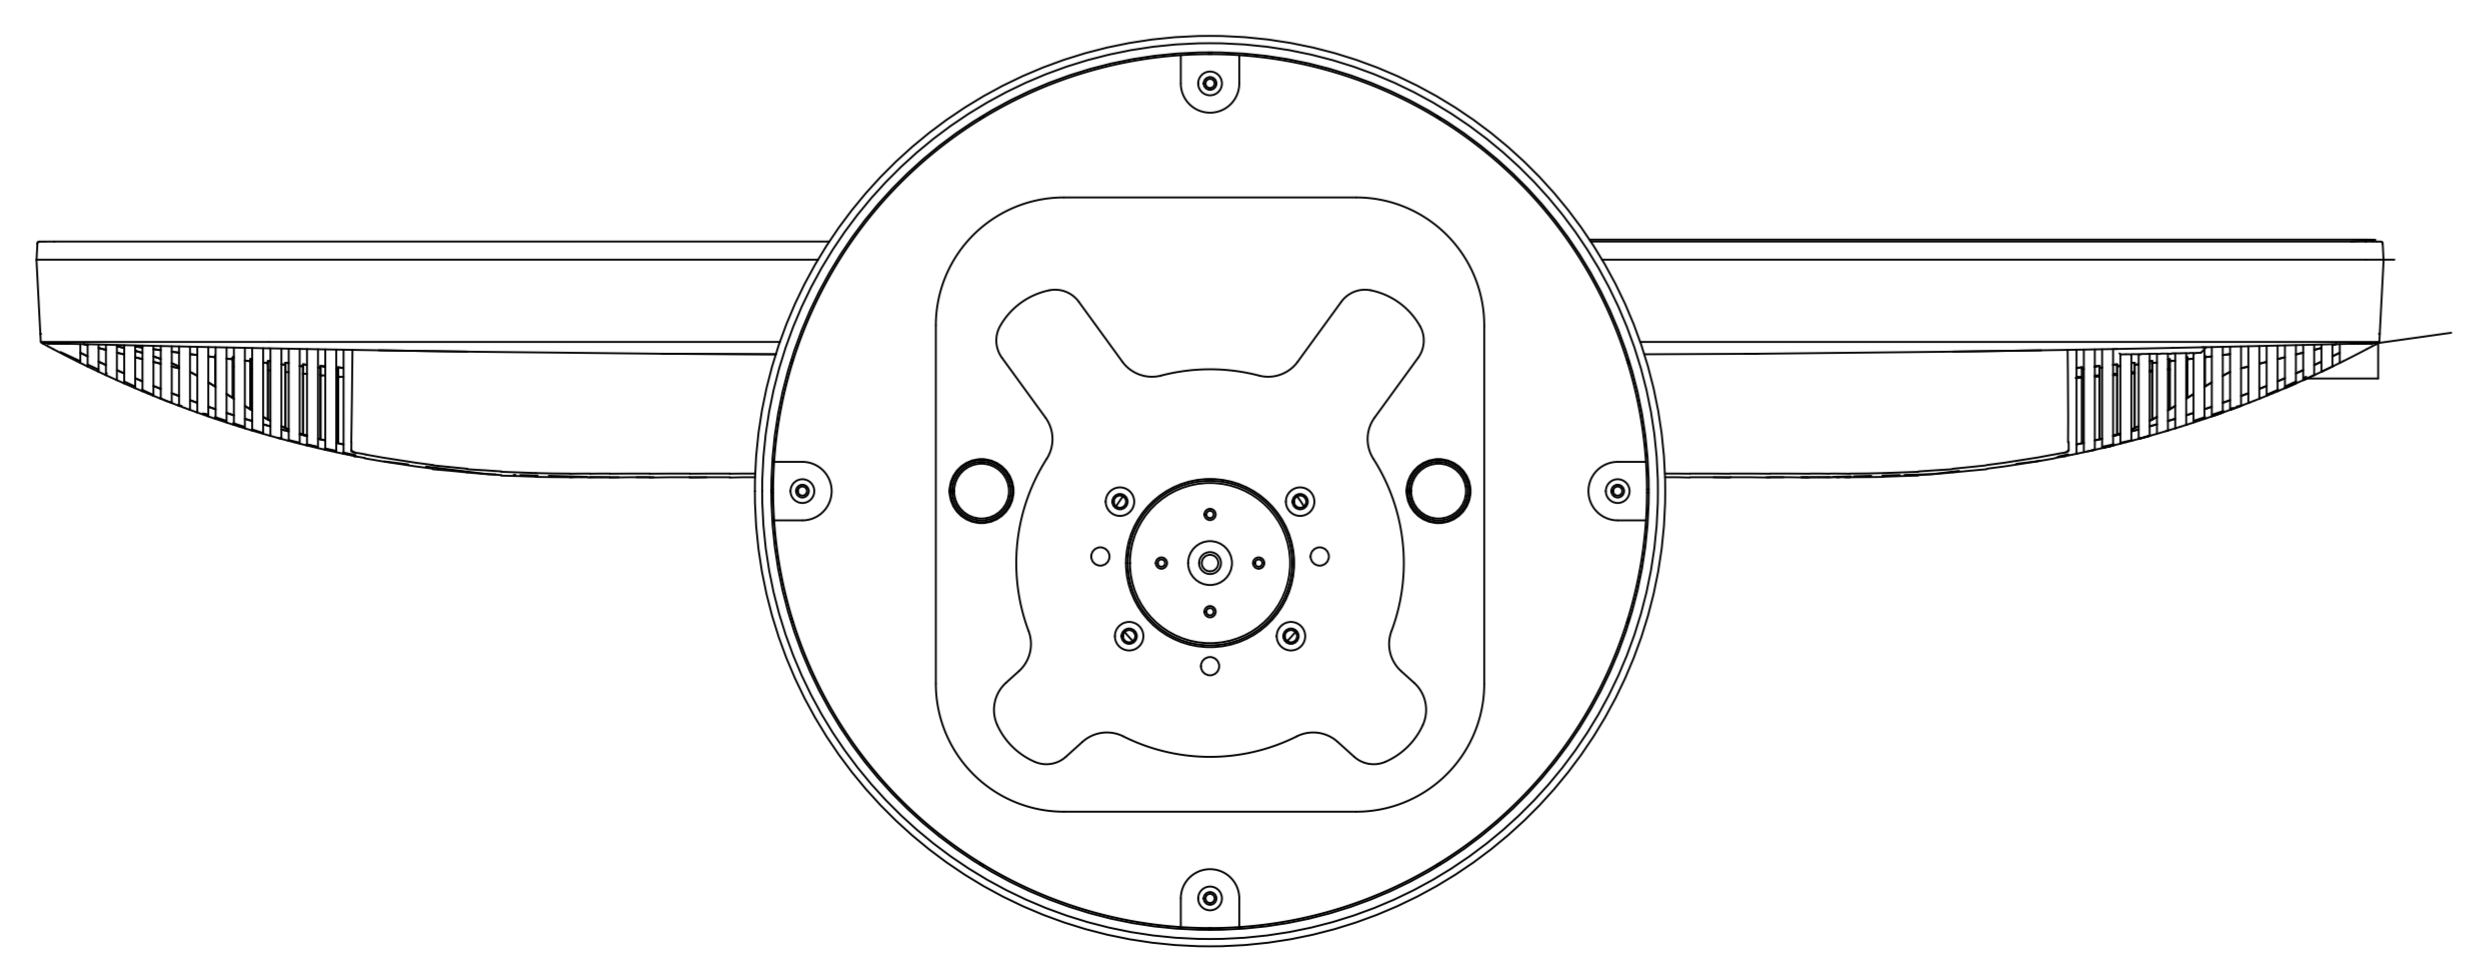

LE-27E
 Net weight : 7.5kg(with stand)
 5.0kg(w/o stand)

SPECIFICATIONS SUBJECT TO CHANGE WITHOUT NOTICE.

 www.agneovo.com	Model Name:	
	LE-27E	
<small>THIS DRAWING ON THIS PRINT AND INFORMATION BELONG WITH AG Neovo. ANY REPRODUCTION IN PART OR WHOLE WITHOUT WRITTEN PERMISSION OF AG Neovo IS PROHIBITED.</small>	 <small>THIRD ANGLE PROJECTION</small>	P/C:LE7E00 SCALE 1:1 UNITS mm V.02