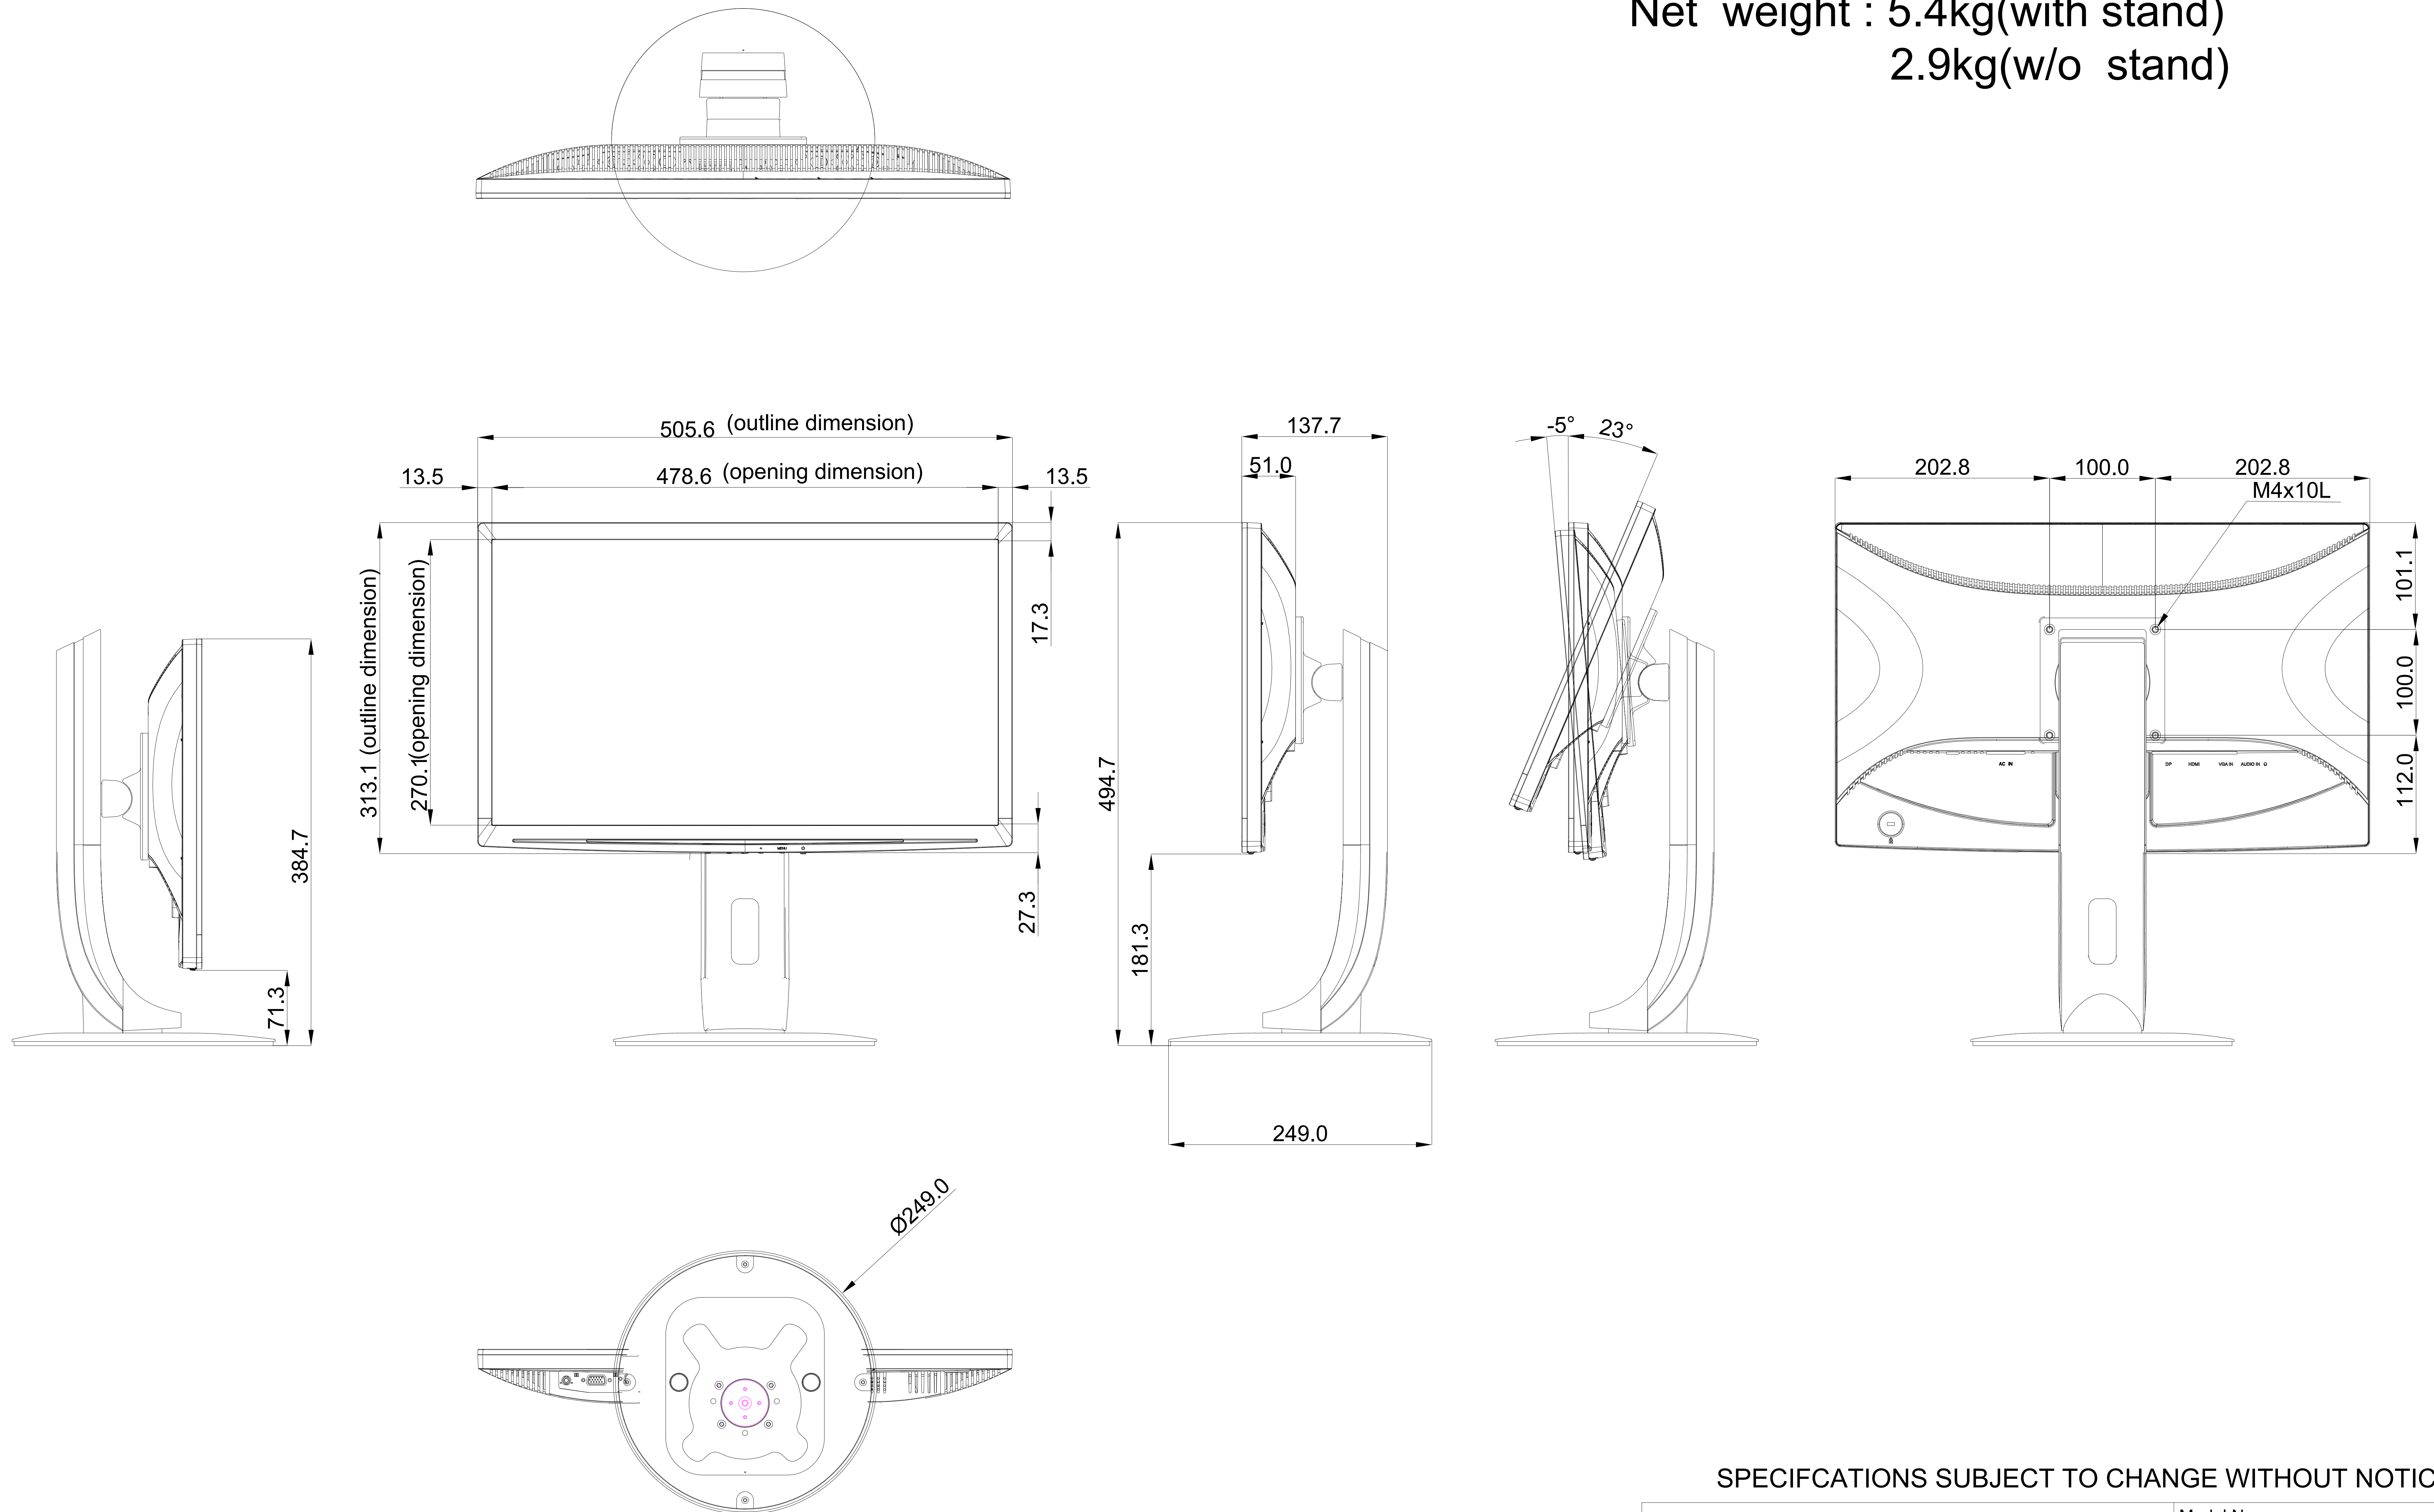

LE-22E

Net weight : 5.4kg(with stand)

2.9kg(w/o stand)

SPECIFICATIONS SUBJECT TO CHANGE WITHOUT NOTICE.

www.agneovo.com

Model Name:

LE-22E

THIS DRAWING ON THIS PRINT AND INFORMATION BELONG WITH AG Neovo.
ANY REPRODUCTION IN PART OR WHOLE WITHOUT WRITTEN PERMISSION
OF AG Neovo IS PROHIBITED.

P/C:LE2E00

SCALE 1:1 UNITS mm V.02