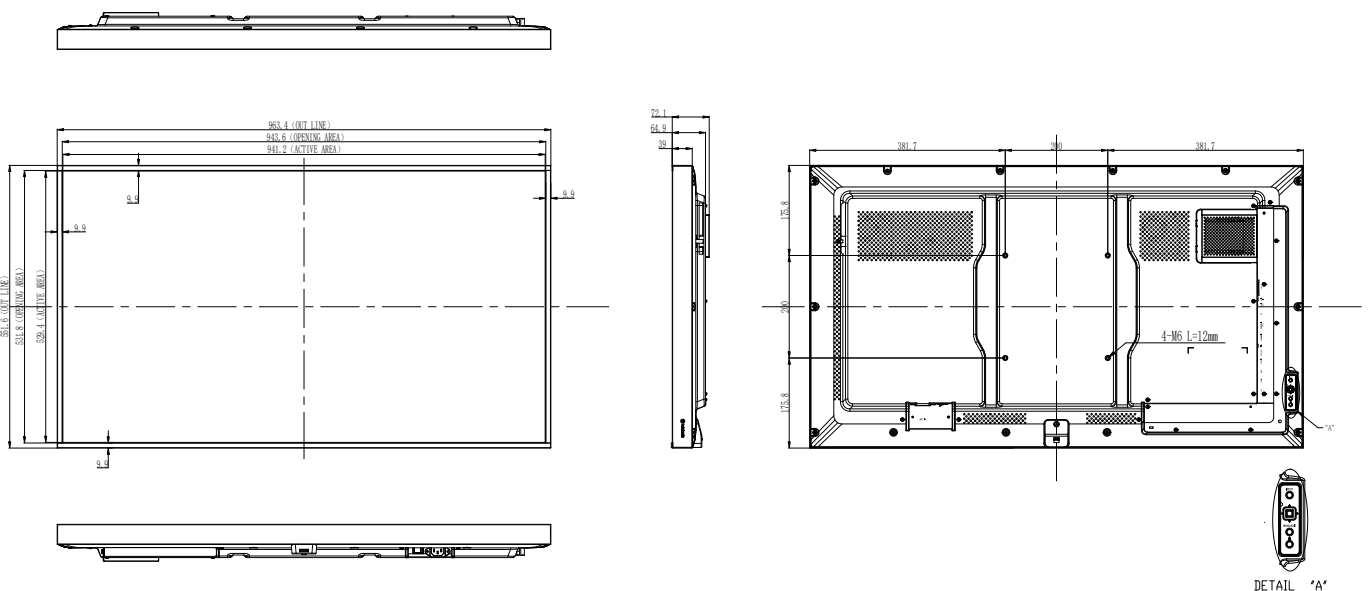

TECHNICAL DRAWING