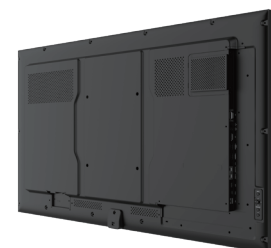

Signal Input

DisplayPort	1.2 x 1
HDMI	2.0 x 2
VGA	15-Pin D-Sub x 1
Type-C	x 1 (PD 15W)

External Control

IR In	3.5 mm Phone Jack
RS232 In	RJ45
RS232 Out	RJ45
LAN	RJ45 x 1

Other Connectivity

USB	2.0 x 1 (Service Port)
SDM Slot	SDM-S

Audio

Audio In	Stereo Audio Jack (3.5 mm)
Audio Out	Stereo Audio Jack (3.5 mm)
Internal Speakers	10W x 2

Power

Power Supply	Internal
Power Requirements	AC 100-240V, 50/60 Hz
On Mode	168W(On)
Standby Mode	< 0.5W
Off Mode	0W

Operating Conditions

Temperature	0°C-40°C (32°F-104°F)
Humidity	20%-80% (non-condensing)

Storage Conditions

Temperature	-10°C-60°C (14°F-140°F)
Humidity	10%-80% (non-condensing)

Mounting

VESA FPMPI	Yes (200 x 200 mm)

Dimensions

Bezel Width	Even bezel 9.9 mm
Product w/o Base (W x H x D)	963.4 x 551.6 x 72.1 mm (37.9" x 21.7" x 2.8")
Packaging (W x H x D)	1070.0 x 657.0 x 140.0 mm (42.1" x 25.9" x 5.5")

Weight

Product w/o Base	12.0 kg (26.5 lb)
Packaging	15.5 kg (34.2 lb)

Regulation Approval

Certifications & Compliance	CE, LVD, WEEE, RoHS, REACH

Accessories

Supplied	Power Cord, HDMI Cable, RS232 Cable, Remote Control, Quick Start Guide

Optional Accessories

Ceiling Mount	CMP-01 + LMK-02, CMP-01 + WMK-03
Wall Mount	LMA-01, WMA-01, LMK-02, WMK-03
Wall Mount (Portrait only)	WMK-05
Ceiling Mount (Landscape only)	CMP-01 + LMK-01
Wall Mount (Landscape only)	LMK-01, LMK-03, LMA-02
Desk Mount (Landscape only)	DTS-01
Video Wall Mount	VWM-01

All specifications are subject to change without prior notice.
Copyright © 2026 AG Neovo. All rights reserved.
The name AG Neovo is a trademark of AIC.
All other trademarks are the property of their respective owners.
P/C: PD4320 Version 1.0, 20260522