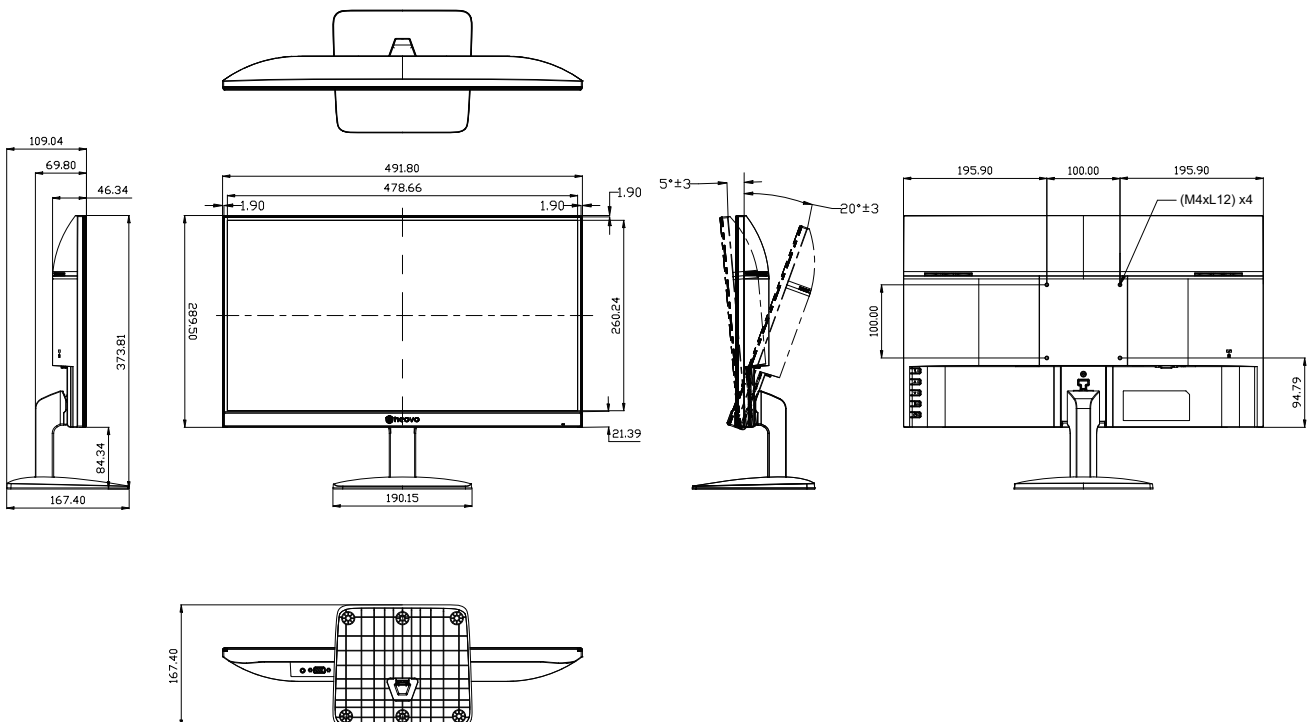

TECHNICAL DRAWING

SPECIFICATIONS

Panel

Panel Type	LED-Backlit TFT LCD (VA Technology)
Panel Size	21.5"
Max. Resolution	FHD 1920 x 1080
Pixel Pitch	0.241 mm
Brightness	250 cd/m ²
Contrast Ratio	20,000,000:1 (DCR)
Viewing Angle (H/V)	178°/178°
Display Colour	16.7M
Response Time	5 ms
Surface Treatment	Anti-Glare Treatment (Haze 25 %), 3H Hard Coating

Stand

Tilt	-5° to 20°
------	------------

Security

Kensington Security Slot	Yes
--------------------------	-----

Dimensions

Bezel Width	1.9 mm (Top/Left/Right) 21.4mm (Bottom)
Product with Base (W x H x D)	491.8 x 373.8 x 167.4 mm (19.4" x 14.7" x 6.6")
Product w/o Base (W x H x D)	491.8 x 289.5 x 46.3 mm (19.4" x 11.4" x 1.8")
Packaging (W x H x D)	562.0 x 375.0 x 110.0 mm (22.1" x 14.8" x 4.3")