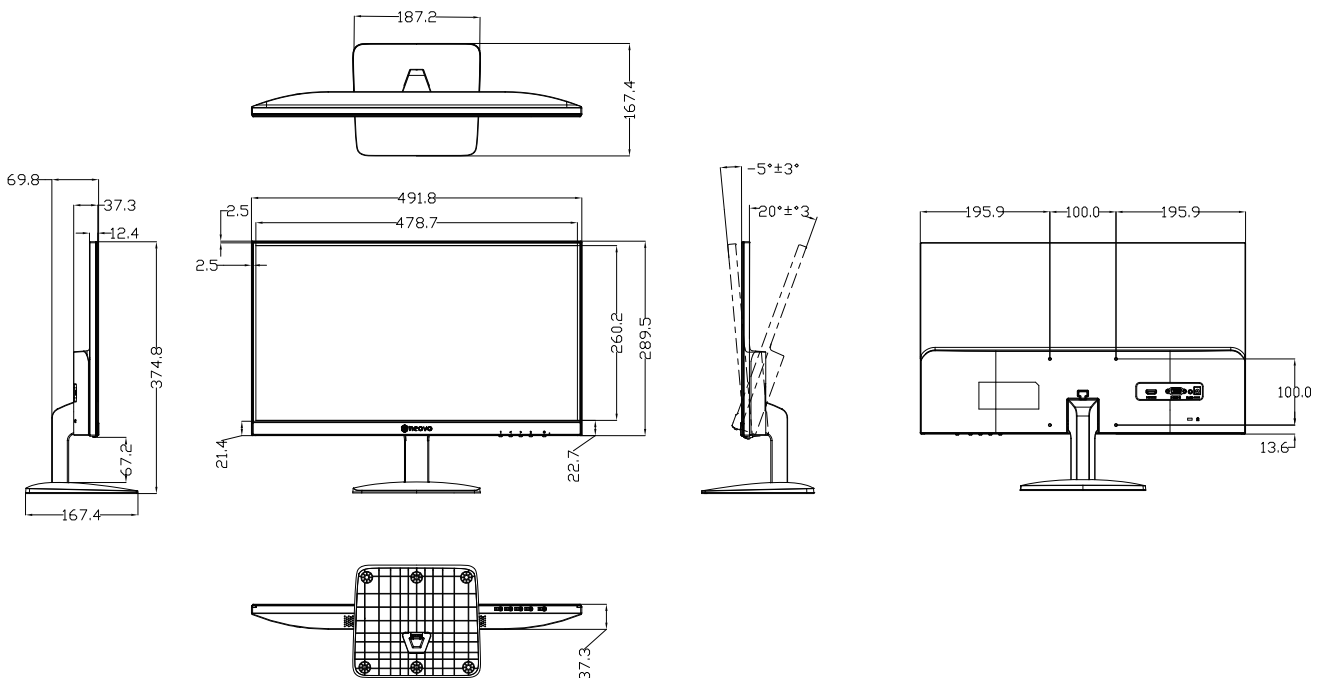

## SPECIFICATIONS

<b>Panel</b>	
Panel Type	LED-Backlit TFT LCD (IPS Technology)
Panel Size	21.5"
Max. Resolution	FHD 1920 x 1080
Pixel Pitch	0.241 mm
Brightness	250 cd/m <sup>2</sup>
Contrast Ratio	20,000,000:1 (DCR)
Viewing Angle (H/V)	178°/178°
Display Colour	16.7M
Response Time	5 ms
Surface Treatment	Anti-Glare Treatment (Haze 25 %), 3H Hard Coating
<b>Frequency</b>	
Frequency (H)	30 kHz-85 kHz
Frequency (V)	50 Hz-75 Hz
<b>Signal Input</b>	
HDMI	1.4 x 1
VGA	15-Pin D-Sub x 1
<b>Audio</b>	
Audio In	Stereo Audio Jack (3.5 mm)
Internal Speakers	2W x 2
<b>Power</b>	
Power Supply	External
Power Requirements	DC 12V, 2.5A
On Mode	15W
Standby Mode	< 0.5W
Off Mode	< 0.3W
<b>Operating Conditions</b>	
Temperature	0°C-40°C (32°F-104°F)
Humidity	10%-90% (non-condensing)
<b>Storage Conditions</b>	
Temperature	-20°C-60°C (-4°F-140°F)
Humidity	5%-90% (non-condensing)
<b>Mounting</b>	
VESA FPM/PMI	Yes (100 x 100 mm)
<b>Stand</b>	
Tilt	-5° to 20°
<b>Security</b>	
Kensington Security Slot	Yes
<b>Dimensions</b>	
Bezel Width	2.5 mm (Top/Left/Right) 21.4mm (Bottom)
Product with Base (W x H x D)	491.8 x 374.8 x 167.4 mm (19.4" x 14.7" x 6.5")
Product w/o Base (W x H x D)	491.8 x 289.5 x 37.3 mm (19.4" x 11.4" x 1.5")
Packaging (W x H x D)	544.0 x 345.0 x 108.0 mm (21.4" x 13.6" x 4.3")
<b>Weight</b>	
Product with Base	2.31 kg (5.1 lb)
Product w/o Base	2.06 kg (4.5 lb)
Packaging	3.51 kg (7.7 lb)
<b>Regulation Approval</b>	
Certifications & Compliance	CE, LVD, WEEE, RoHS, REACH, UKCA
Power Adaptor Certifications	CE, WEEE
<b>Accessories</b>	
Supplied	HDMI Cable, Power Adaptor, Quick Start Guide
<b>Optional Accessories</b>	
Wall Mount	PMK-01, WMK-01 (additional 90-degree adaptor required)
Desk mount	DMC-01, DMC-02D, DMS-01D, ES-02