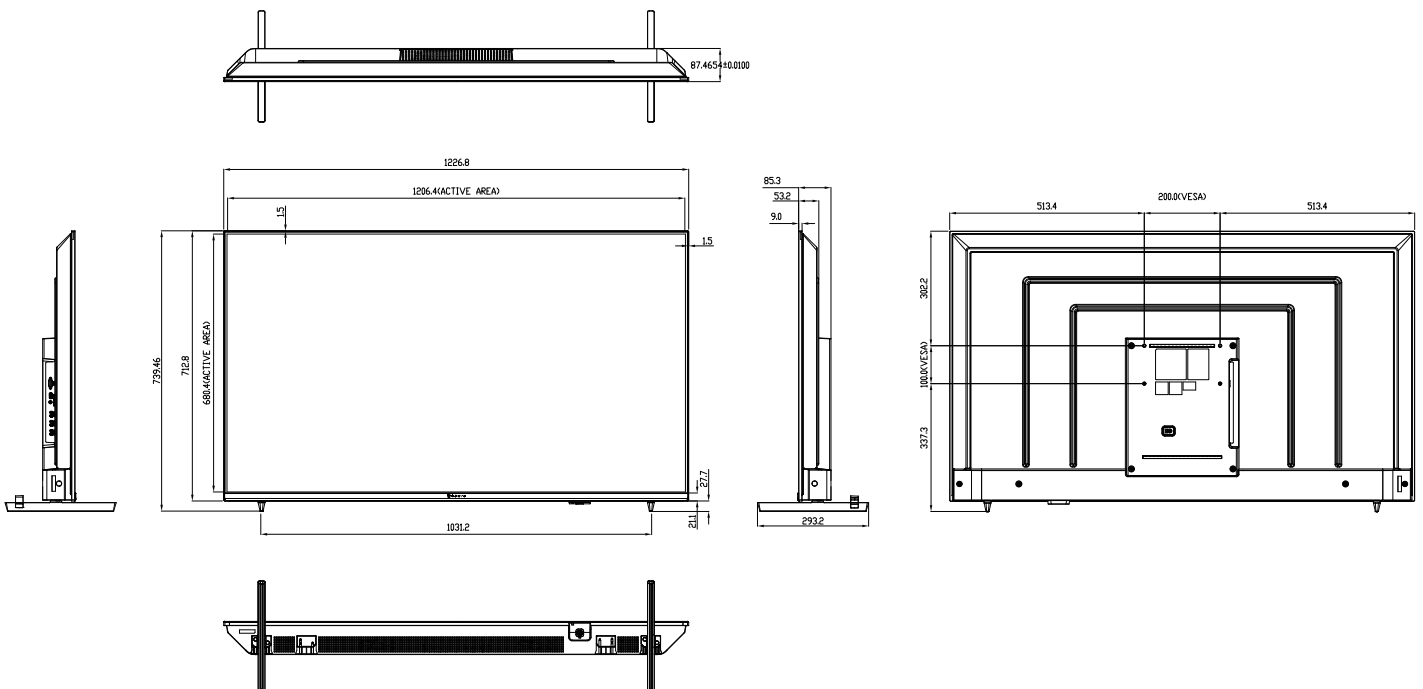

VA5501 55-INCH 4K UHD SLIM BEZEL DIGITAL SIGNAGE DISPLAY

FEATURES

- **4K Ultra HD Resolution:** Sharp, detailed visuals for impactful presentations.
- **Slim Bezel Design:** Sleek and modern look for seamless integration into spaces.
- **Multiple HDMI Inputs:** 3 HDMI inputs for easy connection to various devices.
- **Alink™ Function:** Synchronized powering on/off via HDMI.
- **Improved Viewing Experience:** Ensure consistent image quality for multiple viewers.
- **Anti Burn in™ Technology:** Prevents image ghosting.
- **Automate Playback with Scheduling Function:** Ensuring targeted messages reach audiences at the right moment.
- **Compatible with Neovo Controller Software:** Easily manage multiple displays simultaneously with an intuitive and user-friendly interface.

TECHNICAL DRAWING

SPECIFICATIONS

Panel

Panel Type	LED-Backlit TFT LCD (IPS Technology)
Panel Size	54.6"
Max. Resolution	UHD 3840 x 2160
Pixel Pitch	0.315 mm
Brightness	350 cd/m ²
Contrast Ratio	1200:1
Viewing Angle (H/V)	178°/178°
Display Colour	1.07G
Response Time	5 ms
Surface Treatment	Anti-Glare Treatment (Haze 1%), 3H Hard Coating

Storage Conditions

Temperature	-20°C-60°C (-4°F-140°F)
Humidity	10%-90% (non-condensing)

Mounting

VESA FPMPMI	Yes (200 x 100 mm)
-------------	--------------------

Dimensions

Product w/o Base (W x H x D)	1226.8 x 720.3 x 85.3 mm (48.3" x 28.4" x 3.4")
Product with Base (W x H x D)	1226.8 x 739.5 x 293.2 mm (48.3" x 29.1" x 11.5")
Packaging (W x H x D)	1360 x 840 x 160 mm (53.5" x 33.1" x 6.3")