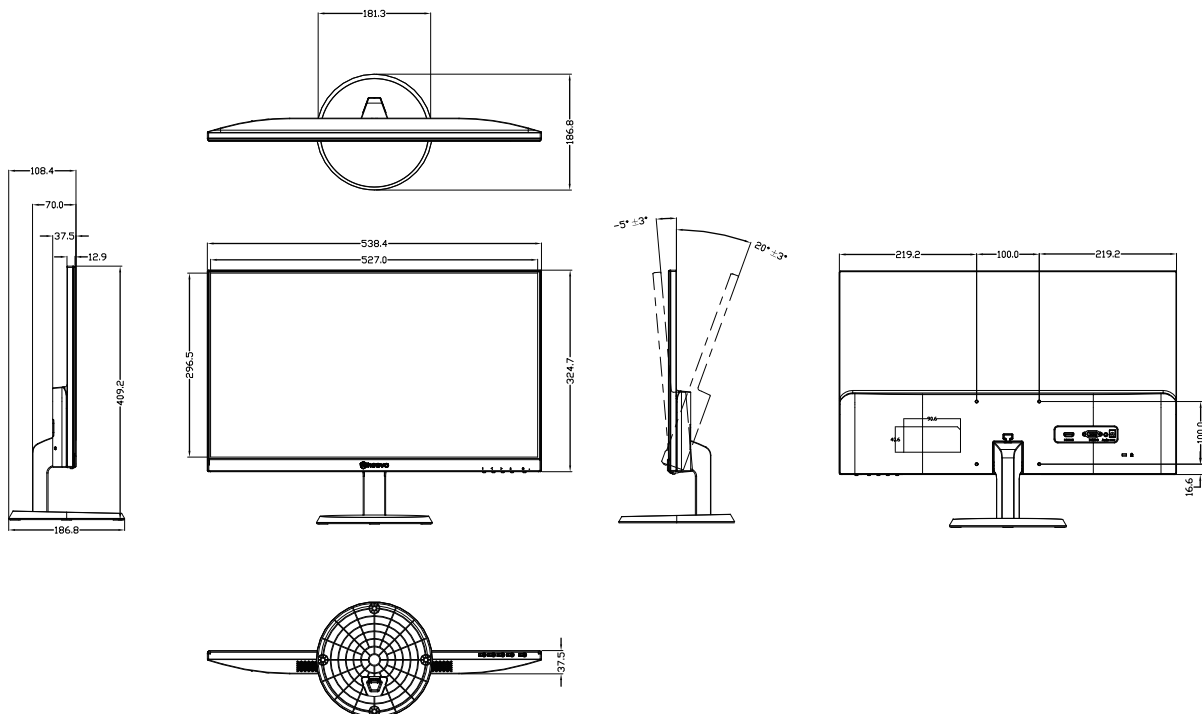

## SPECIFICATIONS

<b>Panel</b>	
Panel Type	LED-Backlit TFT LCD (IPS Technology)
Panel Size	23.8"
Max. Resolution	FHD 1920 x 1080
Pixel Pitch	0.275 mm
Brightness	250 cd/m <sup>2</sup>
Contrast Ratio	20,000,000:1 (DCR)
Viewing Angle (H/V)	178°/178°
Display Colour	16.7M
Response Time	5 ms
Surface Treatment	Anti-Glare Treatment (Haze 25 %), 3H Hard Coating
<b>Frequency</b>	
Frequency (H)	30 kHz-85 kHz
Frequency (V)	50 Hz-75 Hz
<b>Signal Input</b>	
HDMI	1.4 x 1
VGA	15-Pin D-Sub x 1
<b>Audio</b>	
Audio In	Stereo Audio Jack (3.5 mm)
Internal Speakers	2W x 2
<b>Power</b>	
Power Supply	External
Power Requirements	DC 12V, 2.5A
On Mode	17W (On)
Standby Mode	< 0.5W
Off Mode	< 0.3W
<b>Operating Conditions</b>	
Temperature	0°C-40°C (32°F-104°F)
Humidity	10%-90% (non-condensing)
<b>Storage Conditions</b>	
Temperature	-20°C-60°C (-4°F-140°F)
Humidity	5%-90% (non-condensing)
<b>Mounting</b>	
VESA FPM/PMI	Yes (100 x 100 mm)
<b>Stand</b>	
Tilt	-5° to 20°
<b>Security</b>	
Kensington Security Slot	Yes
<b>Dimensions</b>	
Bezel Width	2.0 mm (Top/Left/Right) 21.4 mm (Bottom)
Product with Base (W x H x D)	538.4 x 409.2 x 186.8 mm (21.2" x 16.1" x 7.4")
Product w/o Base (W x H x D)	538.4 x 324.7 x 37.5 mm (21.2" x 12.8" x 1.5")
Packaging (W x H x D)	597.0 x 405.0 x 94.0 mm (23.5" x 15.9" x 3.7")
<b>Weight</b>	
Product w/o Base	2.56 kg (5.6 lb)
Product with Base	2.8 kg (6.2 lb)
Packaging	4.0 kg (8.8 lb)
<b>Regulation Approval</b>	
Certifications & Compliance	CE, LVD, WEEE, RoHS, REACH, UKCA
Power Adaptor Certifications	CE, WEEE
<b>Accessories</b>	
Supplied	Power Adaptor, HDMI Cable, Quick Start Guide
<b>Optional Accessories</b>	
Wall Mount	PMK-01, WMK-01 (additional 90-degree adaptor required)
Desk mount	DMC-01, DMC-02D, DMS-01D, ES-02