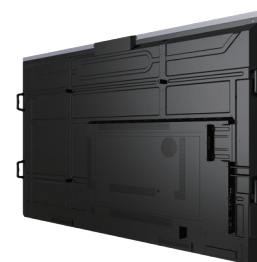

Panel	
Panel Type	LED-Backlit TFT LCD (IPS Technology)
Panel Size	85.6"
Max. Resolution	UHD 3840 x 2160
Pixel Pitch	0.494 mm
Brightness	400 cd/m²
Contrast Ratio	1200 : 1
Viewing Angle (H/V)	178°/178°
Display Colour	1.07G colors (10bits).
Response Time	5 ms
Frequency	
Frequency (H)	30 kHz - 135 kHz
Frequency (V)	30 Hz - 76 Hz
Signal Input	
HDMI	2.1 x 1
Signal Output	
HDMI	2.1 x 1
External Control	
RS232 In	9-Pin D-Sub
LAN	RJ45 x 2
Embedded Player	
OS	Android 13.0
CPU	Cortex A76+A55
Memory	8G
Storage	128G
Other Connectivity	
USB	USB 3.0 x 5 (Media Playback), Type-C (PD:60W)
OPS Slot	Yes
Audio	
Audio Out	S/PDIF
Internal Speakers	15W x 2
Touch Screen	
Technology	Infrared Touch Frame
Positional Accuracy	±1 mm
Panel Interface	USB (Type-B)
Single Touch Plug & Play	Windows 2000/XP/Vista/CE 6.0 macOS 40 point touch for Windows 7/8/10/11
Multi-touch Plug & Play	20 points for Android/Linux (kernel 3.5 above), Chrome 39 or above
Multi-touch Support by Driver	20 point touch for macOS (supported by UPDD driver)
Integrated Camera	
Camera Resolution	8M
Camera Pixel	3840*2160(30fps)
Microphone	8-Array
Power	
Power Supply	Internal
Power Requirements	AC100~240, 50 Hz~60 Hz
On Mode	350W (On)
Standby Mode	< 0.5W
Off Mode	0W
Glass	
Surface Treatment	AG
Thickness	3.2mm (0.13")
Gloss	75±10%
Haze	3%~8%
MOHS Hardness	5
Pencil Hardness	8H
IK Rating	IK08
Operating Conditions	
Temperature	0°C-40°C (32°F-104°F)
Humidity	20%-80% (non-condensing)
Storage Conditions	
Temperature	-20°C-60°C (-4°F-140°F)
Humidity	10%-80% (non-condensing)
Mounting	
VESA FPMPI	Yes (800 x 600 mm)
Dimensions	
Product with Bracket (W x H x D)	1961.8 x 1200.9 x 123.9 mm (77.2" x 47.3" x 4.9")
Product w/o Bracket (W x H x D)	1961.8 x 1200.9 x 86.0 mm (77.2" x 47.3" x 3.4")
Packaging (W x H x D)	2160.0 x 1310.0 x 225.0 mm (85.0" x 51.6" x 8.9")
Weight	
Product w/o Bracket	68.7 kg (151.4 lb)
Product with Bracket	72.0 kg (158.7 lb)
Packaging	81.4 kg (179.5 lb)
Regulation Approval	
Certifications & Compliance	CE, LVD, RoHS, WEEE, REACH
Accessories	
Supplied	Power Cord, HDMI Cable, USB Cable, Remote Control (Batteries not included), Quick Start Guide, Active Pen, Stylus, Wall Mount, Wi-Fi / Bluetooth Module
Optional Accessories	
Floor Mount (Landscape only)	FMC-06, FMC-07

Wall Mount Bracket
(Pre-installed on display)

All specifications are subject to change without prior notice.
Copyright © 2026 AG Neovo. All rights reserved.
The name AG Neovo is a trademark of AIC.
All other trademarks are the property of their respective owners.
P/C: IF8640 Version 3.1, 20260512