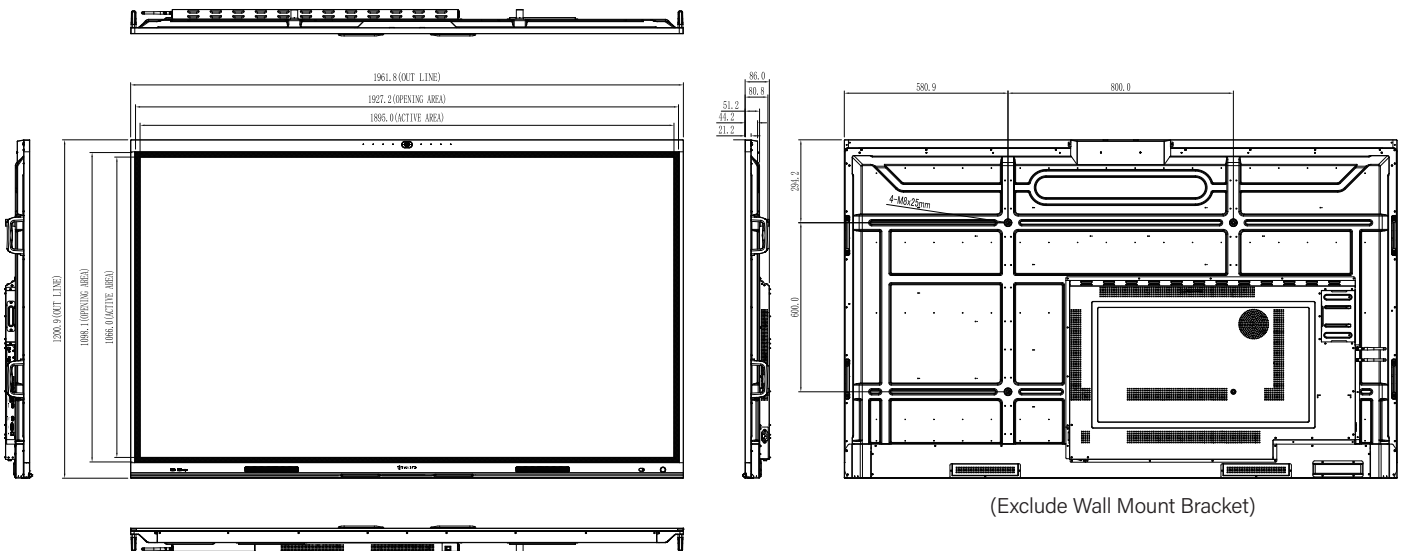

TECHNICAL DRAWING