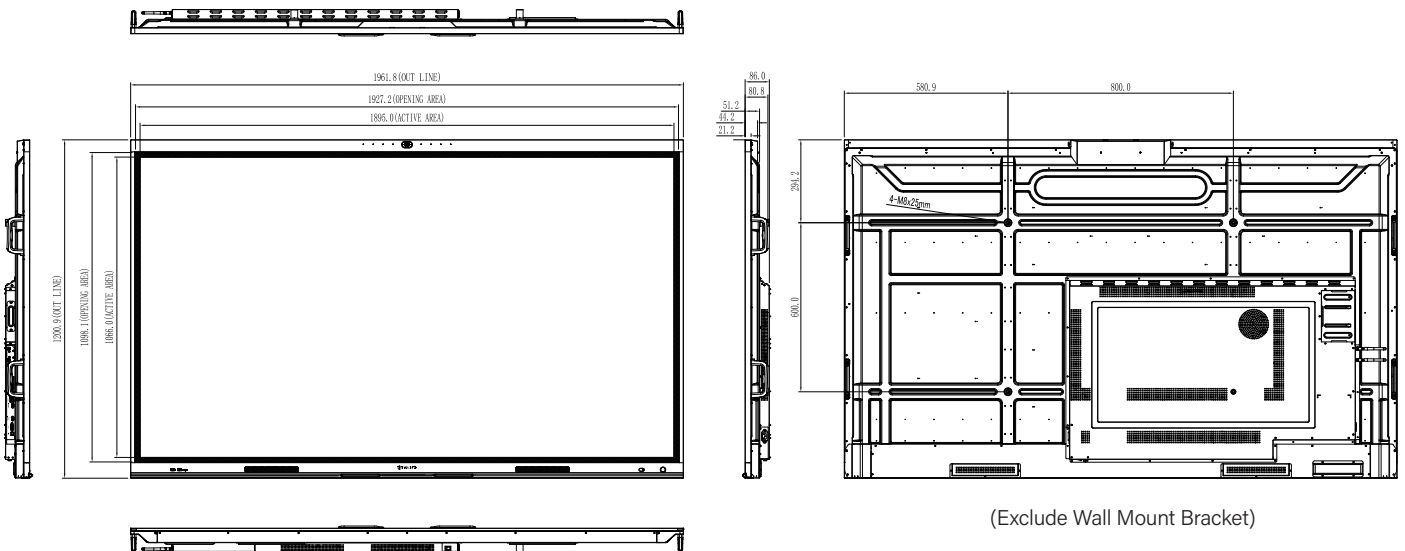

TECHNICAL DRAWING