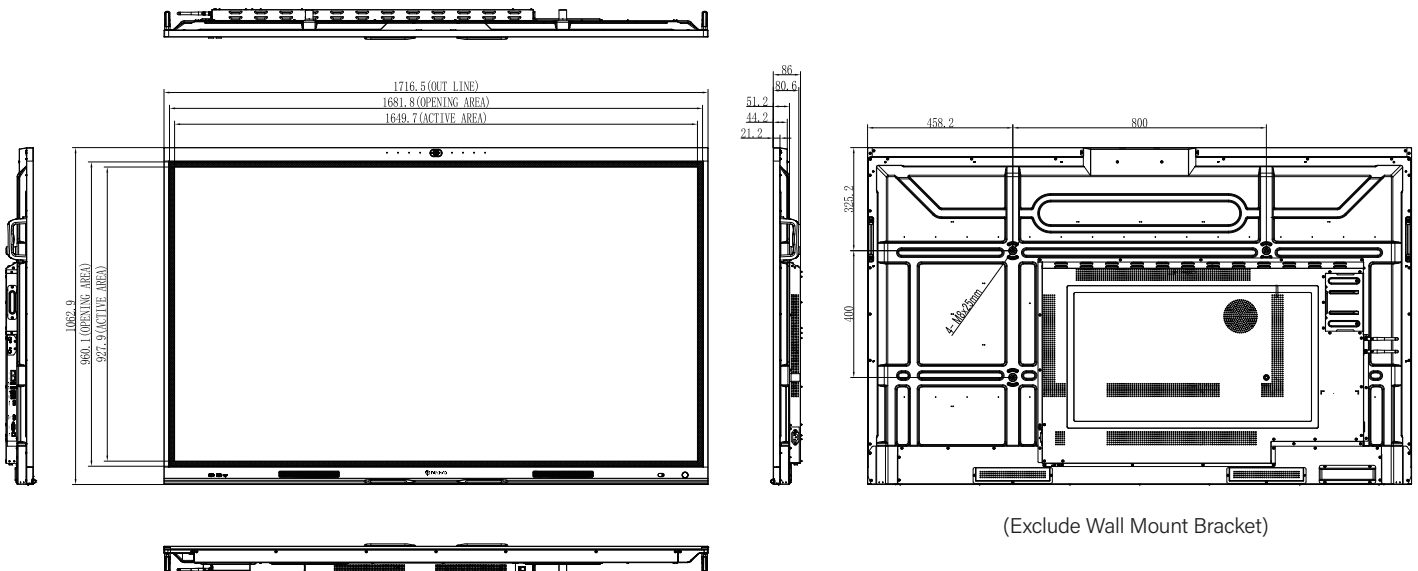

TECHNICAL DRAWING