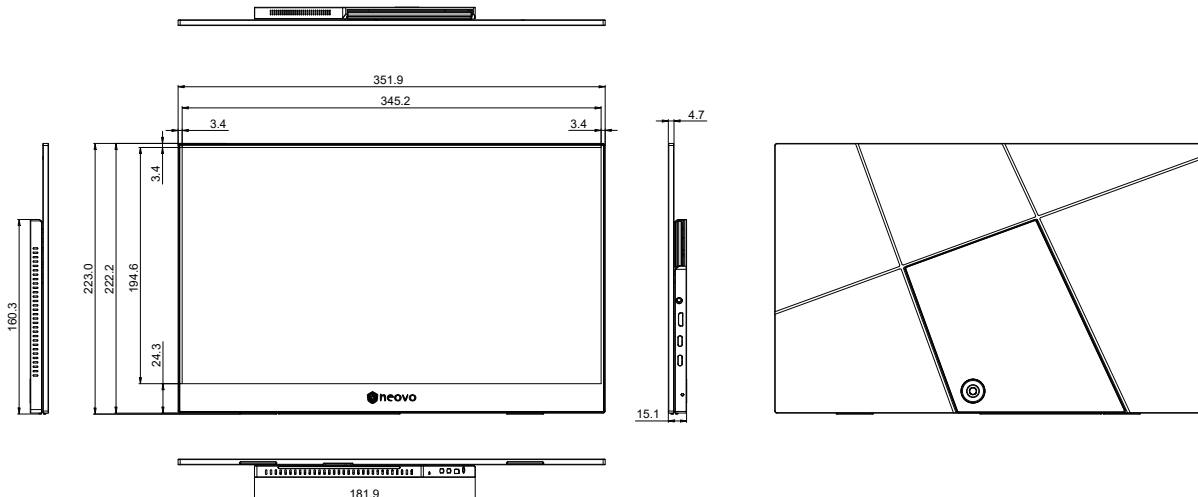

TECHNICAL DRAWING