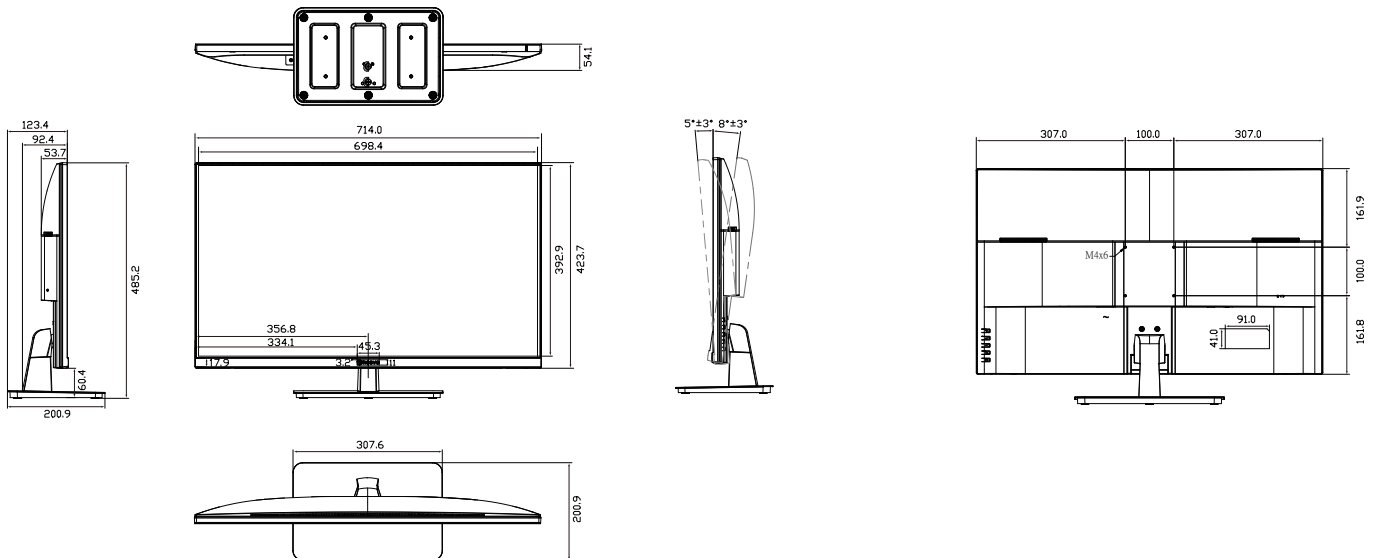

VA-3201 32-INCH FULL HD LCD DISPLAY

FEATURES

- Full HD 1920 x 1080 resolution
- 300 nits brightness for indoor public use
- 4000:1 contrast ratio makes the picture look brighter and richer
- 178°/178° wide viewing angle ensures your content is easily visible from almost any angle
- Versatile connectivity: VGA, HDMI, and DisplayPort inputs
- Built-in dual 3W speakers, audio input and output ports
- Support landscape and portrait wall-mounted installation
- Ideal for 16/7 commercial operation

The VA-3201 is a 32" Full HD LCD display engineered for essential digital signage applications. Featuring sharp 1080p resolution, expansive viewing angles, and a high contrast ratio, it delivers dynamic visual content in indoor environments. Its versatile connectivity options and integrated audio capabilities enable seamless connections to media players and various multimedia devices, providing an immersive visual and audio experience. The display supports both desk placement and mounting in landscape or portrait orientations, making it an ideal solution for retail, corporate, and other indoor commercial spaces.

TECHNICAL DRAWING

SPECIFICATIONS

Panel

Panel Type	VA
Panel Size	31.5"
Max. Resolution	FHD 1920 x 1080
Pixel Pitch	0.364 mm
Brightness	300 cd/m ²
Contrast Ratio	4000:1
Viewing Angle (H/V)	178°/178°
Display Colour	16.7M
Response Time	5 ms
Surface Treatment	Anti-Glare Treatment (Haze25%), 3H Hard Coating

Kensington Security Slot	Yes
--------------------------	-----

Dimensions

Product with Base (W x H x D)	714.0 x 485.2 x 200.9 mm (28.1" x 19.1" x 7.9")
Product w/o Base (W x H x D)	714.0 x 423.7 x 54.1 mm (28.1" x 16.7" x 2.1")
Packaging (W x H x D)	799.0 x 530.0 x 140.0 mm (31.5" x 20.9" x 5.5")