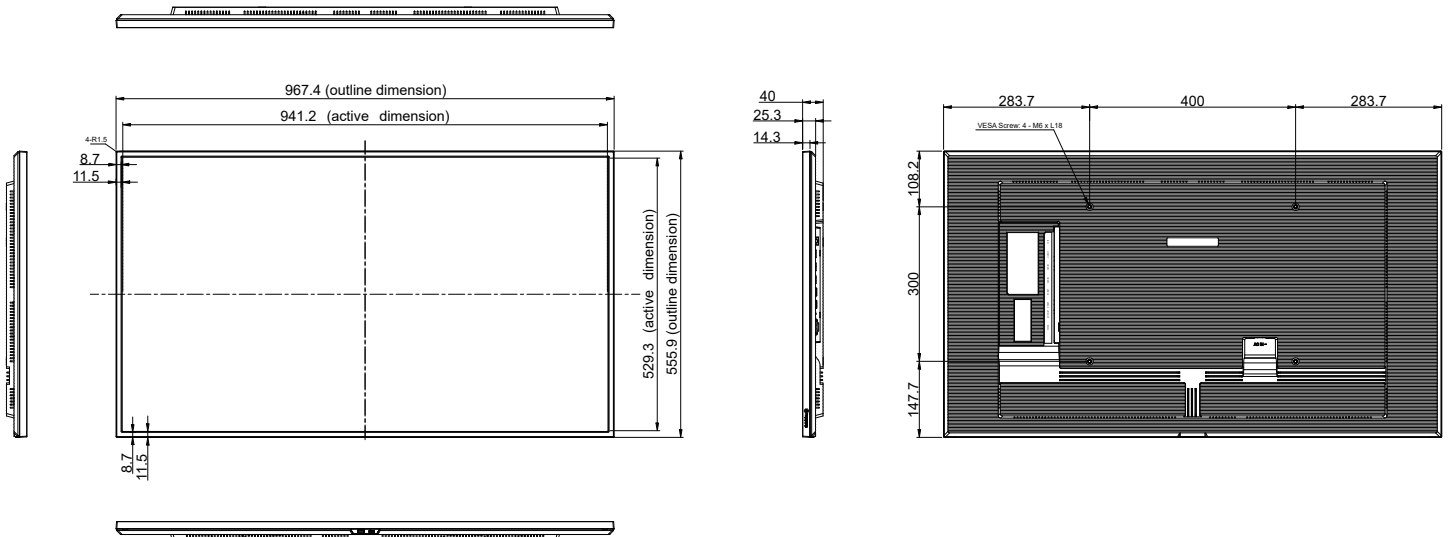

TECHNICAL DRAWING