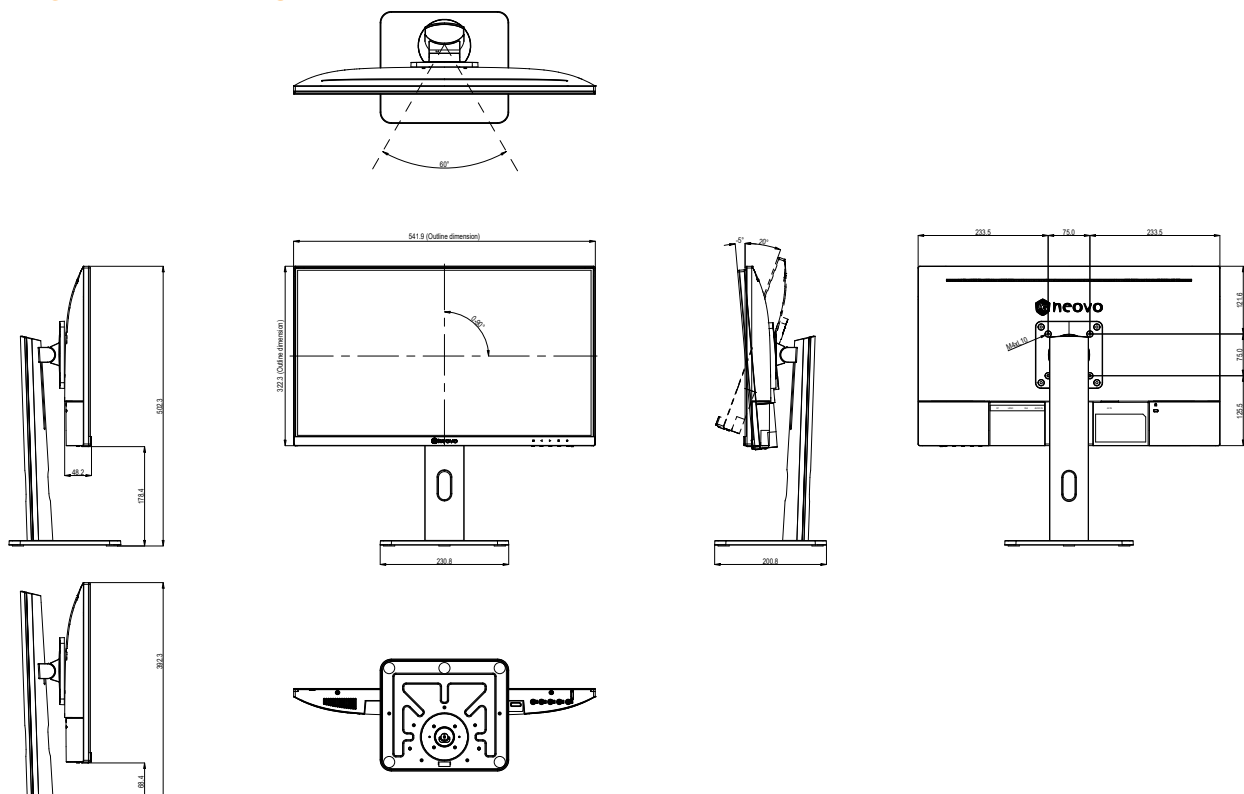

LH-2402 24-INCH 1080P ERGONOMIC LCD DESKTOP MONITOR

FEATURES

- LED-backlit technology with 1920x1080 resolution
- Full ergonomic stand: including tilt, swivel, pivot and height adjustment
- 3-sided bezel less design for seamless multi-display setups
- Wide Viewing Angle ensures the images being clear in every viewing angle
- Flicker-free backlight and blue light reducer for eye comfort
- Versatile connectivity: DisplayPort, HDMI, VGA
- Built-in 1W speakers
- VESA mounting for flexible installation

The LH-2402 is a 24" Full HD ergonomic monitor with eye care features for desktop daily use at the office and home. It supports tilting the screen from -5 to 20 degrees, or ± 30 degrees swivel the monitor; adjusting the height up to 110mm to reach the eye level or shifting to either portrait or landscape mode. In addition, its flicker-free technology and a blue light filter can ensure a comfortable viewing experience by reducing eyestrain after long periods of use.

TECHNICAL DRAWING

SPECIFICATIONS

Panel

| | |
|---------------------|-------------------------------------|
| Panel Type | LED-Backlit TFT LCD (VA Technology) |
| Panel Size | 23.8" |
| Max. Resolution | FHD 1920 x 1080 |
| Pixel Pitch | 0.275 mm |
| Brightness | 250 cd/m ² |
| Contrast Ratio | 20,000,000 (DCR) |
| Viewing Angle (H/V) | 178°/178° |
| Display Colour | 16.7M |
| Response Time | 5 ms |

Security

| | |
|--------------------------|-----|
| Kensington Security Slot | Yes |
|--------------------------|-----|

Dimensions

| | |
|-------------------------------|---|
| Product with Base (W x H x D) | 541.9 x 502.3 x 200.8 mm (21.3" x 19.8" x 7.9") |
| Product w/o Base (W x H x D) | 541.9 x 322.3 x 48.2 mm (21.3" x 12.7" x 1.9") |
| Packaging (W x H x D) | 651.0 x 470.0 x 168.0 mm (25.6" x 18.5" x 6.6") |