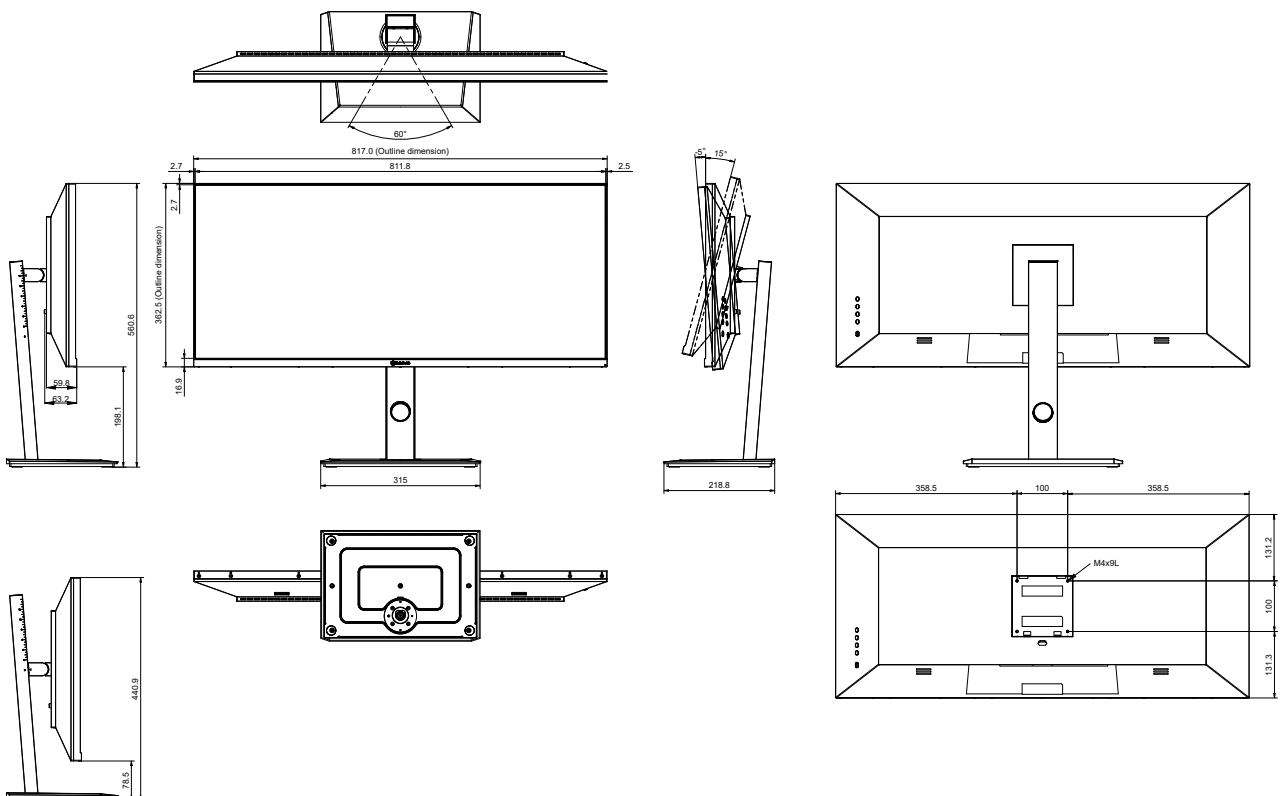

EM3401UQC 34-INCH ULTRAWIDE 1440P USB-C MONITOR WITH ERGONOMIC STAND

FEATURES

- UWQHD 3440 x 1440 Resolution with 21:9 aspect ratio
- USB Type C one-cable connectivity provides up to 65W charging power, video, audio and data transmission
- Full function ergonomic stand, including -5° ~ 15° tilt, 30° swivel and 120mm height adjustment
- IPS-panel ensures the images to be clear in every viewing angle
- 110% NTSC, 100% DCI-P3, 130% sRGB, and 110% AdobeRGB color range
- HDR400 Ready
- PiP/PbP multiple windows from different input sources
- Eye Care: Flicker-free and Blue Light Filter technology reduces eye discomfort
- Dual HDMI, DisplayPort and speakers for multimedia content
- Compatible with 100 x 100mm VESA mounting standard

The EM3401UQC 34-Inch USB-C monitor is designed to provide a productive workspace for multitasking on a single screen at the office and home. With a one-cable solution, it is easy to connect the laptop or tablet while charging the device, allowing you to start working quickly. In addition, the monitor features 3440 x 1440 UWQHD resolution with a 21:9 ultrawide aspect ratio, wide viewing angle and richer color performance, delivering crisp and accurate image performance in detail. Its full-function ergonomic stand allows you to build a productive and comfortable working environment for document editing, web design, artwork creation and video production.

TECHNICAL DRAWING

SPECIFICATIONS

Panel

Panel Type	LED-Backlit TFT LCD (IPS Technology)
Panel Size	34"
Max. Resolution	UWQHD 3440 x 1440
Pixel Pitch	0.233 mm
Brightness	350 cd/m ²
Contrast Ratio	1000000:1(DCR)
Viewing Angle (H/V)	178°/178°
Display Colour	16.7M
Colour Gamut	sRGB 130% , NTSC 110% , DCI-P3 100% , Adobe RGB 110%
Response Time	5 ms
Surface Treatment	Anti-Glare Treatment (Haze 25%), 3H Hard Coating