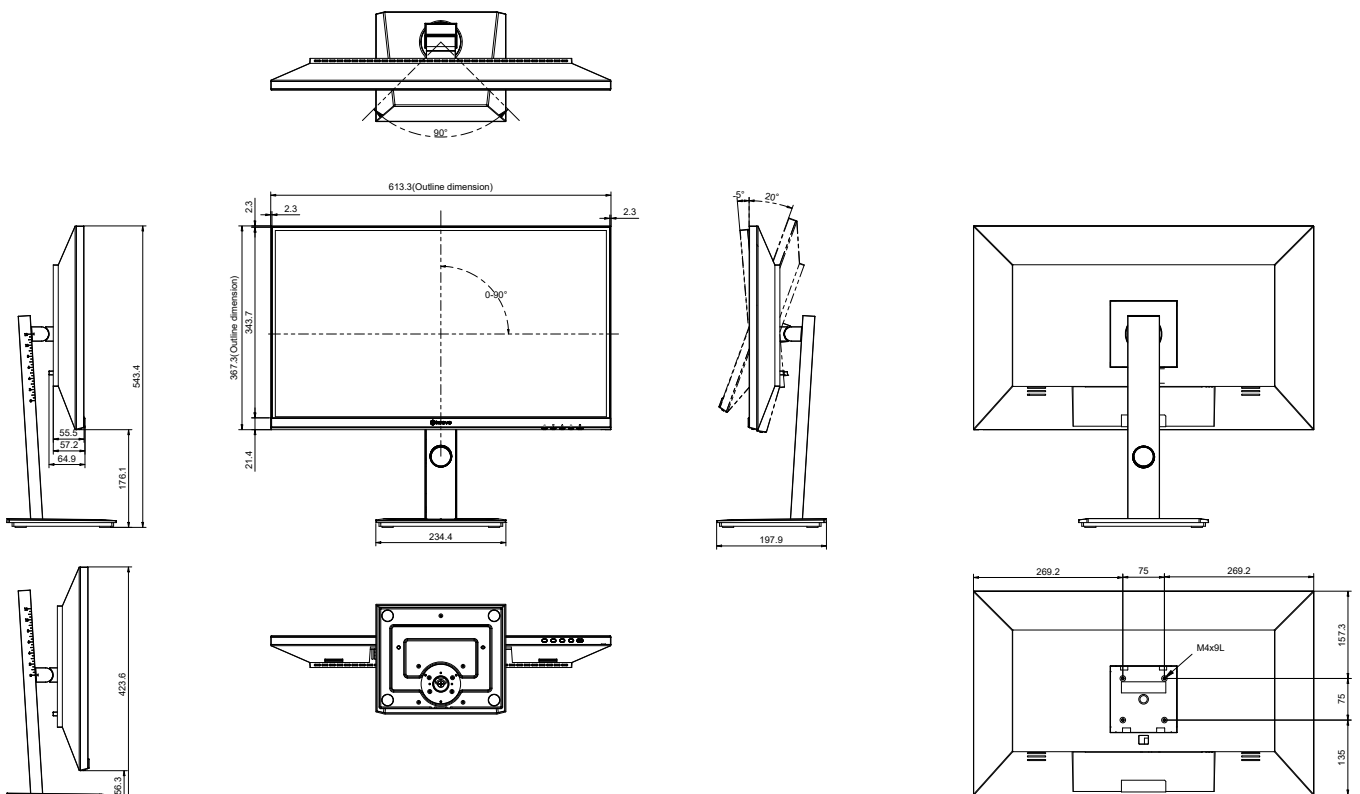

EM2701QC 27-INCH 1440P USB-C MONITOR WITH ERGONOMIC STAND

FEATURES

- WQHD 1440p Resolution with 16:9 aspect ratio
- USB Type C one-cable connectivity provides up to 65W charging power, video, audio and data transmission
- Full function ergonomic stand, including -5° ~ 20° tilt, 45° swivel, 90° pivot and 120mm height adjustment
- IPS-panel ensures the images to be clear in every viewing angle
- 124% NTSC, 113% DCI-P3, 140% sRGB, and 123% AdobeRGB color range
- PiP/PbP multiple windows from different input sources
- Eye Care: Flicker-free and Blue Light Filter technology reduces eye discomfort
- HDMI, DisplayPort and dual 2W speakers for multimedia content
- Compatible with 75 x 75mm VESA mounting standard

The EM2701QC 27-Inch USB-C monitor is designed to provide a productive workspace for multitasking on a single screen at the office and home. With a one-cable solution, it is easy to connect the laptop or tablet while charging the device, allowing you to start working quickly. In addition, the monitor features 2560 x 1440 resolution, wide viewing angle and richer color performance, delivering crisp and accurate image performance in detail. Its full-function ergonomic stand allows you to build a productive and comfortable working environment for document editing, web design, artwork creation and video production.

TECHNICAL DRAWING

SPECIFICATIONS

Panel

Panel Type	LED-Backlit TFT LCD (IPS Technology)
Panel Size	27"
Max. Resolution	WQHD 2560 x 1440
Pixel Pitch	0.233 mm
Brightness	350 cd/m ²
Contrast Ratio	1000000:1(DCR)
Viewing Angle (H/V)	178°/178°
Display Colour	16.7M
Colour Gamut	sRGB 140% , NTSC 124% , DCI-P3 113% , Adobe RGB 123%
Response Time	5 ms
Surface Treatment	Anti-Glare Treatment (Haze 25%), 3H Hard Coating

Dimensions

Product with Base (W x H x D)	613.3 x 543.4 x 197.9 mm (24.2" x 21.4" x 7.8")
Product w/o Base (W x H x D)	613.3 x 367.3 x 57.2 mm (24.2" x 14.5" x 2.3")
Packaging (W x H x D)	920.0 x 457.0 x 168.0 mm (36.2" x 18.0" x 6.6")