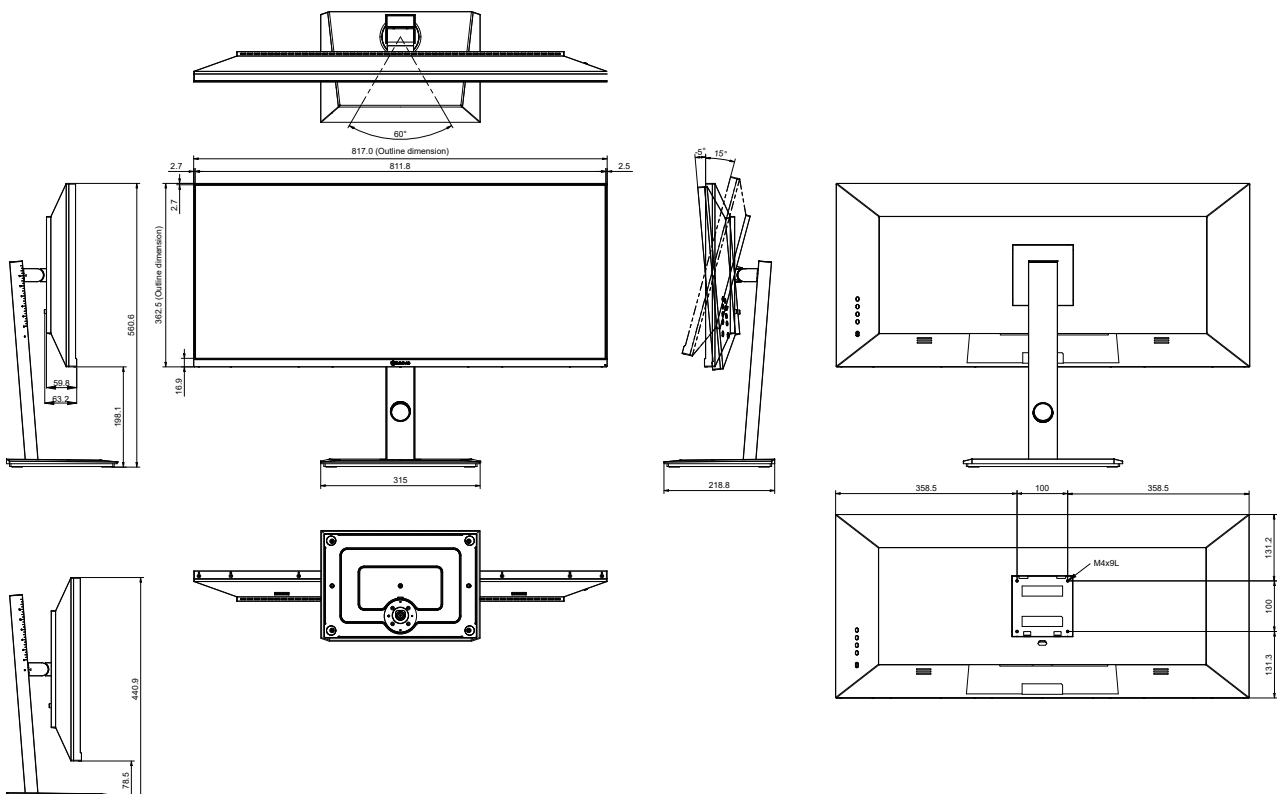

DW3401 34-INCH ULTRAWIDE 1440P USB-C MONITOR WITH ERGONOMIC STAND

FEATURES

- UWQHD 3440 x 1440 Resolution with 21:9 aspect ratio
- USB Type C one-cable connectivity provides up to 65W charging power, video, audio and data transmission
- Full function ergonomic stand, including -5° ~ 15° tilt, 30° swivel and 120mm height adjustment
- IPS-panel ensures the images to be clear in every viewing angle
- 110% NTSC, 100% DCI-P3, 130% sRGB, and 110% AdobeRGB color range
- HDR400 Ready
- PiP/PbP multiple windows from different input sources
- Eye Care: Flicker-free and Blue Light Filter technology reduces eye discomfort
- Dual HDMI, DisplayPort and speakers for multimedia content
- Compatible with 100 x 100mm VESA mounting standard

The DW3401 34-Inch USB-C monitor is designed to provide a productive workspace for multitasking on a single screen at the office and home. With a one-cable solution, it is easy to connect the laptop or tablet while charging the device, allowing you to start working quickly. In addition, the monitor features 3440 x 1440 UWQHD resolution with a 21:9 ultrawide aspect ratio, wide viewing angle and richer color performance, delivering crisp and accurate image performance in detail. Its full-function ergonomic stand allows you to build a productive and comfortable working environment for document editing, web design, artwork creation and video production.

TECHNICAL DRAWING

SPECIFICATIONS

Panel

Panel Type	LED-Backlit TFT LCD (IPS Technology)
Panel Size	34"
Max. Resolution	UWQHD 3440 x 1440
Pixel Pitch	0.233 mm
Brightness	350 cd/m ²
Contrast Ratio	1000000:1(DCR)
Viewing Angle (H/V)	178°/178°
Display Colour	16.7M
Colour Gamut	sRGB 130% , NTSC 110% , DCI-P3 100% , Adobe RGB 110%
Response Time	5 ms
Surface Treatment	Anti-Glare Treatment (Haze 25%), 3H Hard Coating