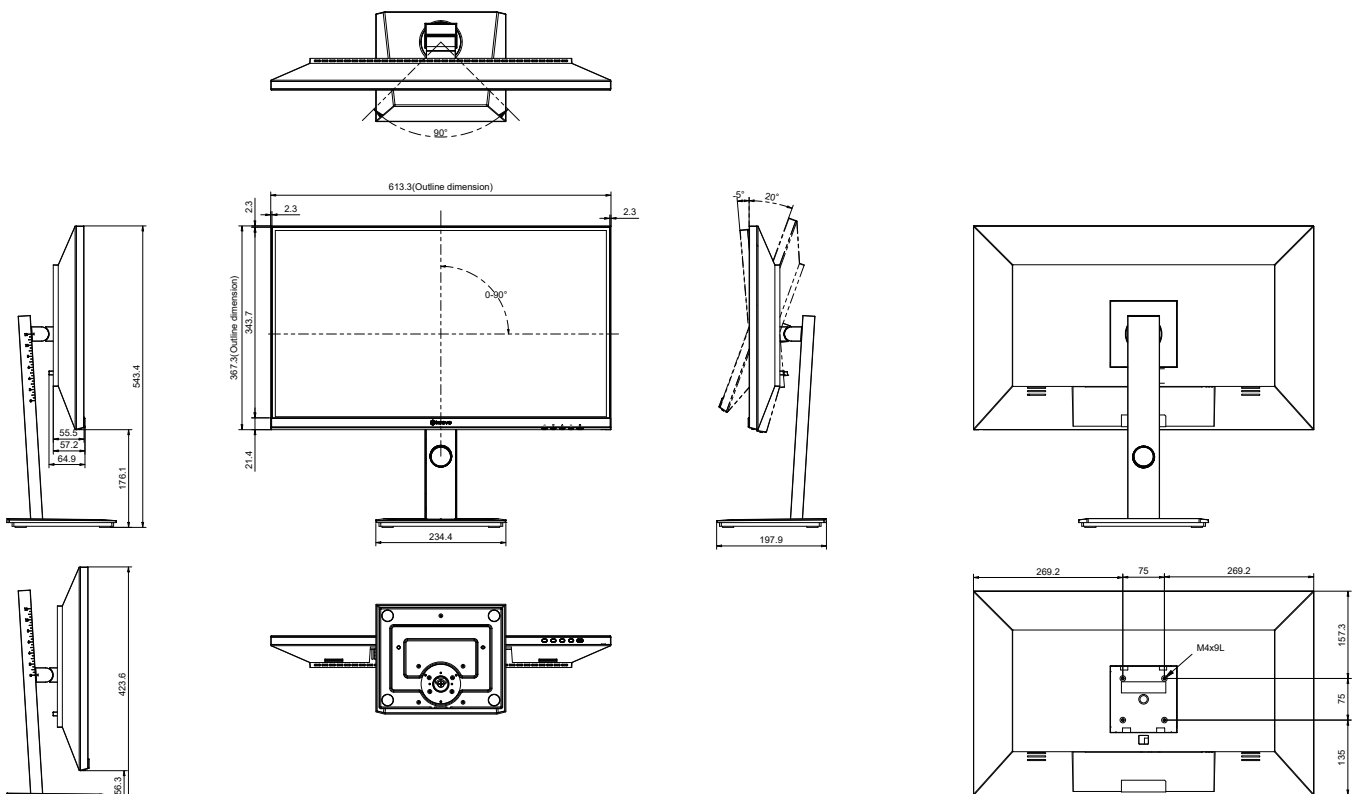

DW2701 27-INCH 1440P USB-C MONITOR WITH ERGONOMIC STAND

FEATURES

- WQHD 1440p Resolution with 16:9 aspect ratio
- USB Type C one-cable connectivity provides up to 65W charging power, video, audio and data transmission
- Full function ergonomic stand, including -5° ~ 20° tilt, 45° swivel, 90° pivot and 120mm height adjustment
- IPS-panel ensures the images to be clear in every viewing angle
- 124% NTSC, 113% DCI-P3, 140% sRGB, and 123% AdobeRGB color range
- PiP/PbP multiple windows from different input sources
- Eye Care: Flicker-free and Blue Light Filter technology reduces eye discomfort
- HDMI, DisplayPort and dual 2W speakers for multimedia content
- Compatible with 75 x 75mm VESA mounting standard

The DW2701 27-Inch USB-C monitor is designed to provide a productive workspace for multitasking on a single screen at the office and home. With a one-cable solution, it is easy to connect the laptop or tablet while charging the device, allowing you to start working quickly. In addition, the monitor features 2560 x 1440 resolution, wide viewing angle and richer color performance, delivering crisp and accurate image performance in detail. Its full-function ergonomic stand allows you to build a productive and comfortable working environment for document editing, web design, artwork creation and video production.

TECHNICAL DRAWING

SPECIFICATIONS

Panel

Panel Type	LED-Backlit TFT LCD (IPS Technology)
Panel Size	27"
Max. Resolution	WQHD 2560 x 1440
Pixel Pitch	0.233 mm
Brightness	350 cd/m ²
Contrast Ratio	1000000:1(DCR)
Viewing Angle (H/V)	178°/178°
Display Colour	16.7M
Colour Gamut	sRGB 140% , NTSC 124% , DCI-P3 113% , Adobe RGB 123%
Response Time	5 ms
Surface Treatment	Anti-Glare Treatment (Haze 25%), 3H Hard Coating

Dimensions

Product with Base (W x H x D)	613.3 x 543.4 x 197.9 mm (24.2" x 21.4" x 7.8")
Product w/o Base (W x H x D)	613.3 x 367.3 x 57.2 mm (24.2" x 14.5" x 2.3")
Packaging (W x H x D)	920.0 x 457.0 x 168.0 mm (36.2" x 18.0" x 6.6")