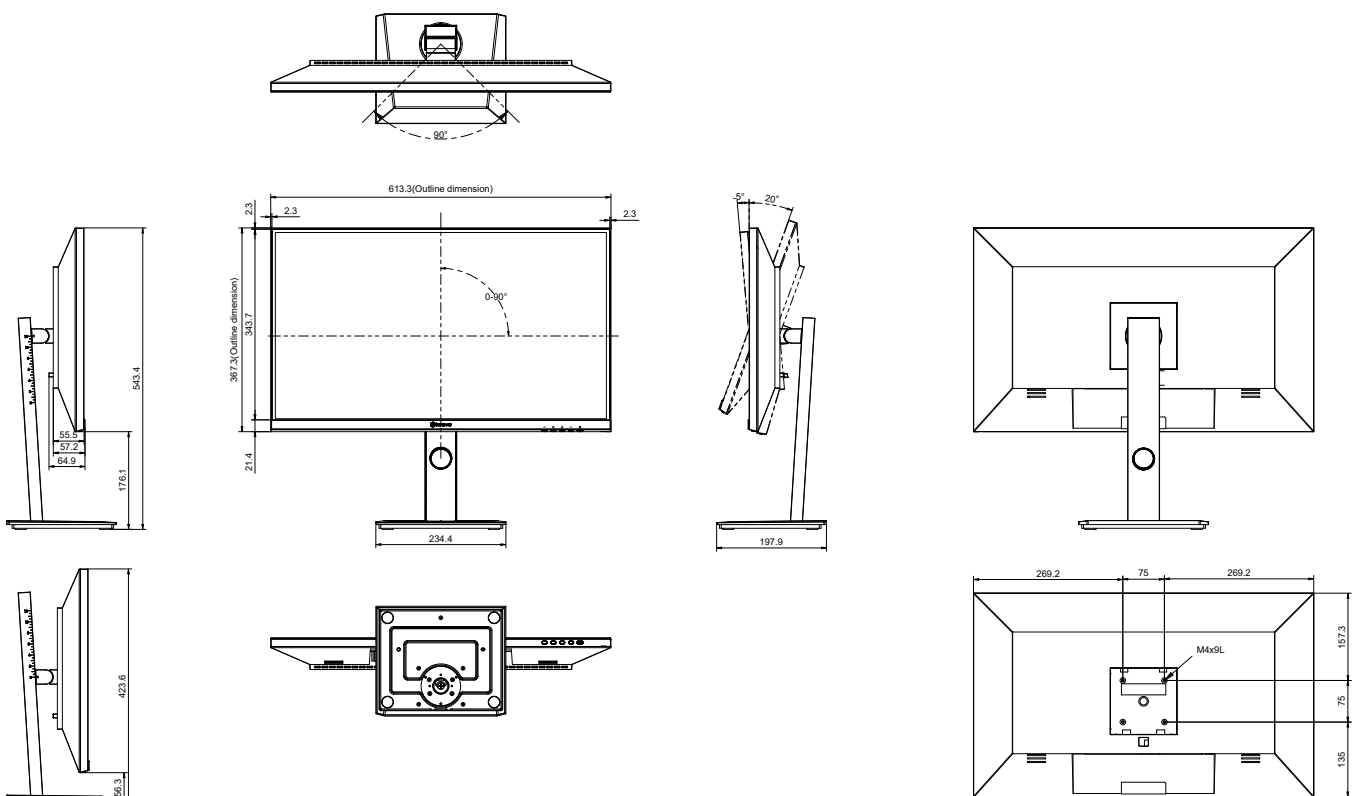

TECHNICAL DRAWING