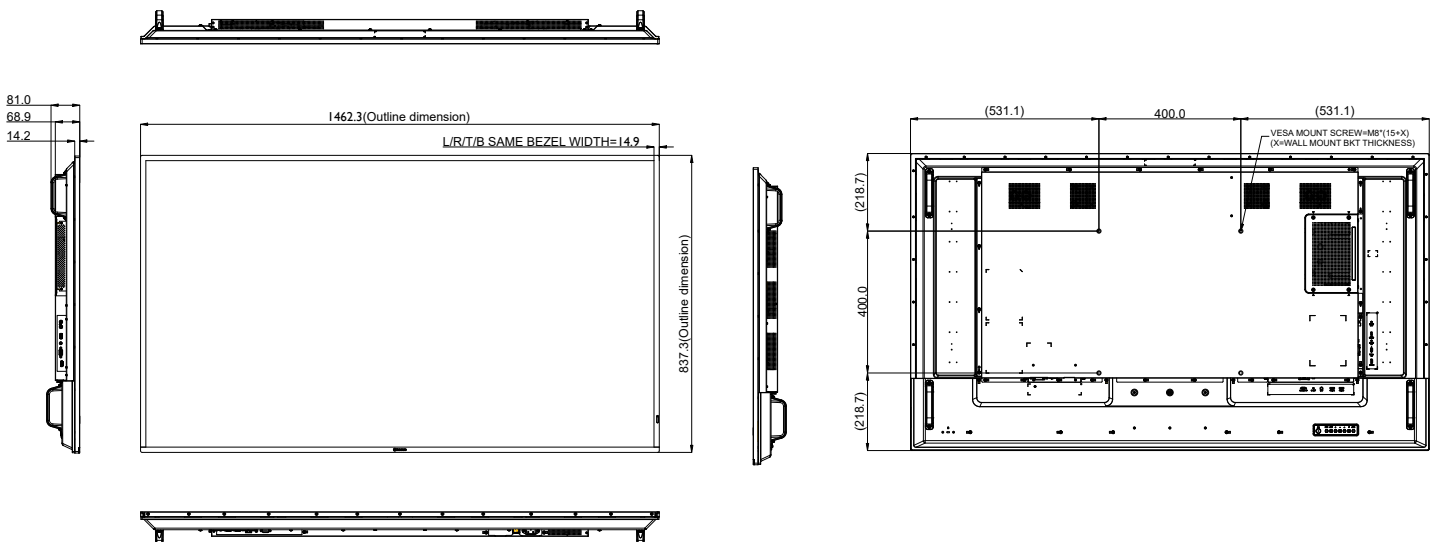

TECHNICAL DRAWING