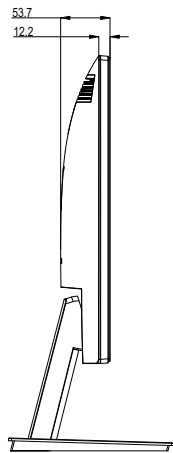

LW-2402

Net weight : 2.8 kg(with stand)

2.4 kg(w/o stand)

SPECIFICATIONS SUBJECT TO CHANGE WITHOUT NOTICE.

AG neovo

www.agneovo.com

Model Name:

LW-2402

P/N: LW2420

SCALE 1:1

UNITS mm V. 1.01