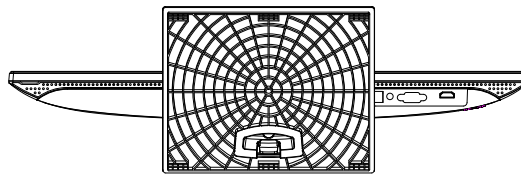

LW-2402

Net weight : 2.8 kg(with stand)

2.4 kg(w/o stand)

SPECIFICATIONS SUBJECT TO CHANGE WITHOUT NOTICE.

AG neovo

www.agneovo.com

Model Name:

LW-2402

P/N: LW2420

SCALE 1:1

UNITS mm V. 1.01