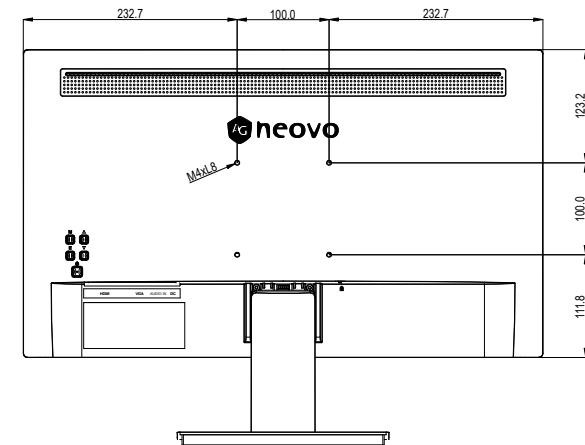

LW-2402

Net weight : 2.8 kg(with stand)

2.4 kg(w/o stand)

SPECIFICATIONS SUBJECT TO CHANGE WITHOUT NOTICE.

AG neovo

www.agneovo.com

Model Name:

LW-2402

P/N: LW2420

SCALE 1:1

UNITS mm V. 1.01