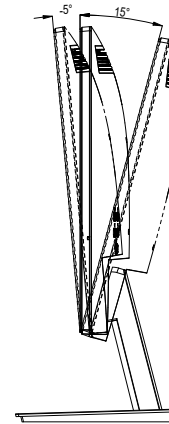

LW-2402

Net weight : 2.8 kg(with stand)

2.4 kg(w/o stand)

SPECIFICATIONS SUBJECT TO CHANGE WITHOUT NOTICE.

AG neovo

www.agneovo.com

Model Name:

LW-2402

P/N: LW2420

SCALE 1:1

UNITS mm V. 1.01