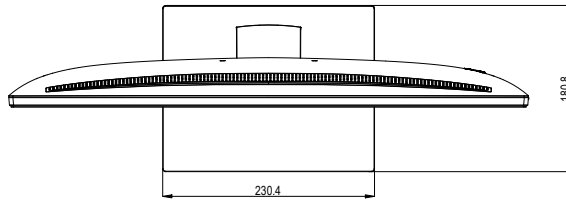

LW-2402

Net weight : 2.8 kg(with stand)

2.4 kg(w/o stand)

SPECIFICATIONS SUBJECT TO CHANGE WITHOUT NOTICE.

AG neovo

www.agneovo.com

Model Name:

LW-2402

P/N: LW2420

SCALE 1:1

UNITS mm V. 1.01