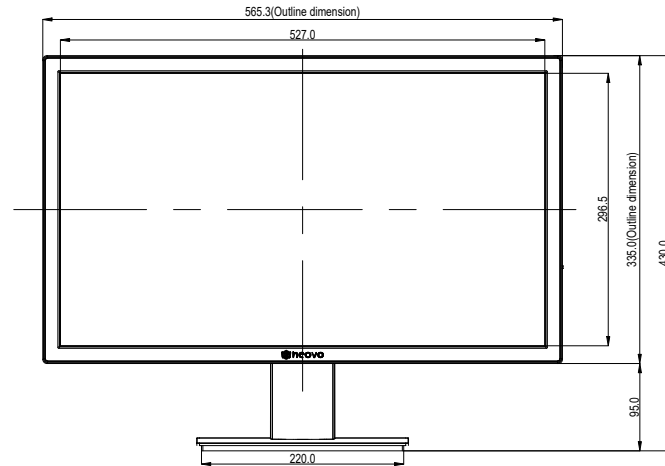

LW-2402

Net weight : 2.8 kg(with stand)

2.4 kg(w/o stand)

SPECIFICATIONS SUBJECT TO CHANGE WITHOUT NOTICE.

AG neovo

www.agneovo.com

Model Name:

LW-2402

P/N: LW2420

SCALE 1:1

UNITS mm V. 1.01