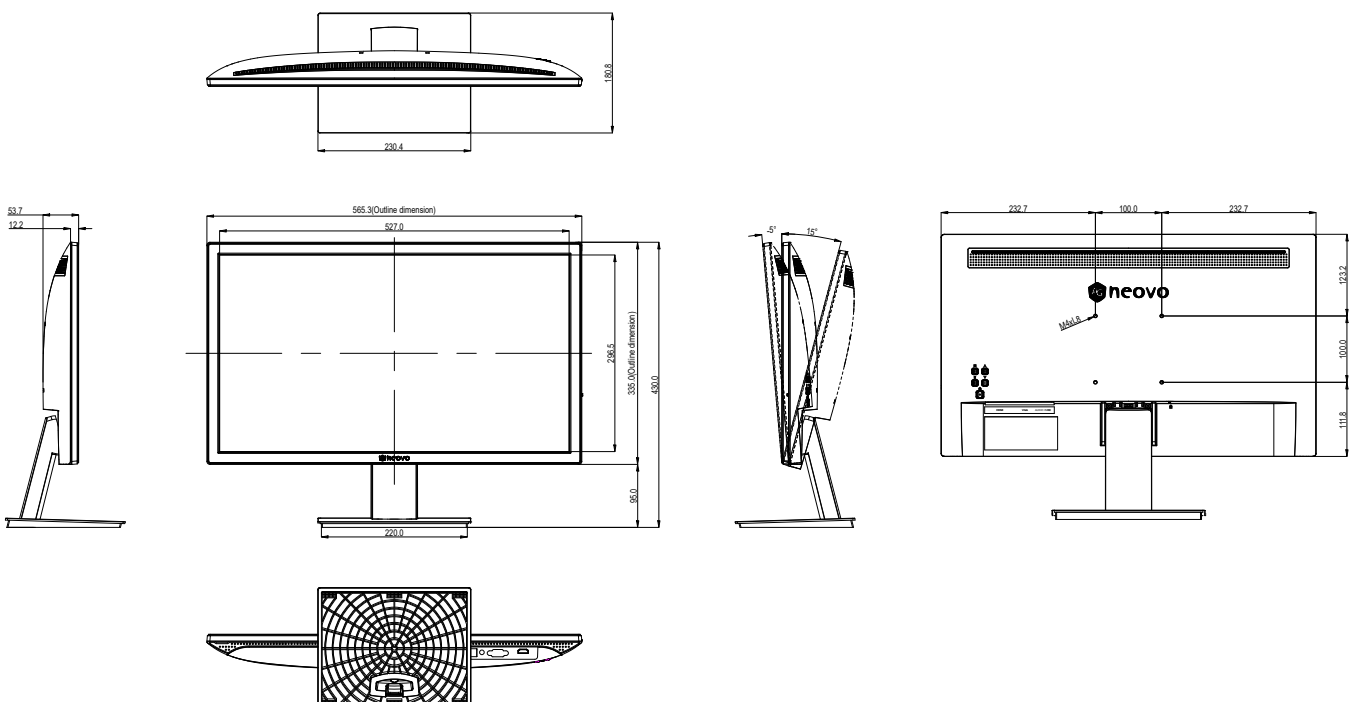

TECHNICAL DRAWING