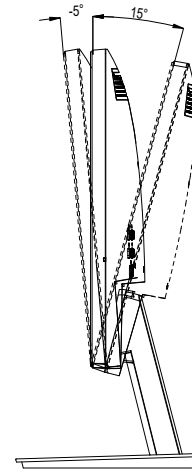

SPECIFICATIONS SUBJECT TO CHANGE WITHOUT NOTICE.

Model Name:
LW-2202

P/N: LW2200
SCALE 1:1 UNITS mm V. 1.01