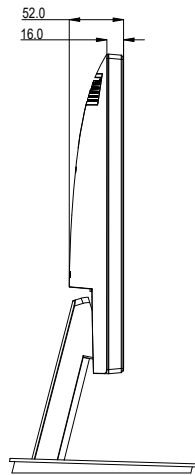

SPECIFICATIONS SUBJECT TO CHANGE WITHOUT NOTICE.

Model Name:
LW-2202

P/N: LW2200
SCALE 1:1 UNITS mm V. 1.01