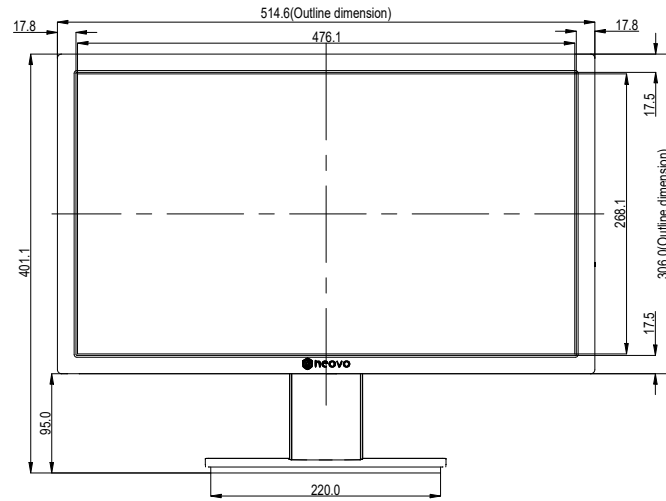

SPECIFICATIONS SUBJECT TO CHANGE WITHOUT NOTICE.

Model Name:
LW-2202

P/N: LW2200
SCALE 1:1 UNITS mm V. 1.01