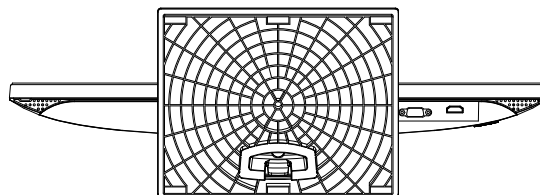

SPECIFICATIONS SUBJECT TO CHANGE WITHOUT NOTICE.

Model Name:
LW-2202

P/N: LW2200
SCALE 1:1 UNITS mm V. 1.01