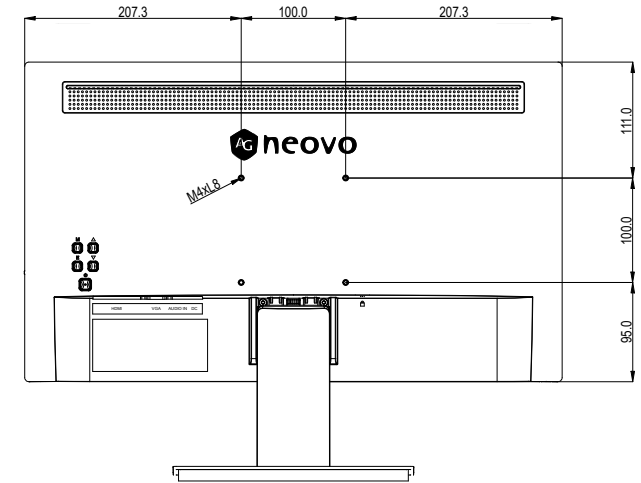

SPECIFICATIONS SUBJECT TO CHANGE WITHOUT NOTICE.

Model Name:
LW-2202

P/N: LW2200
SCALE 1:1 UNITS mm V. 1.01