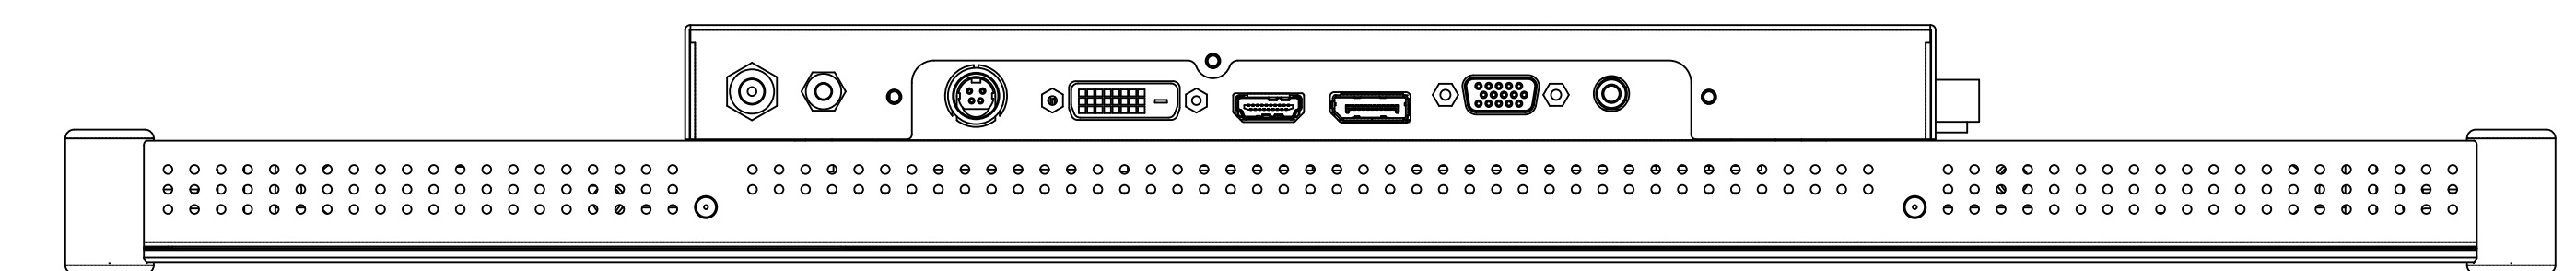

DR-24G

Net weight (w/o stand) : 7.4kg

SPECIFICATIONS SUBJECT TO CHANGE WITHOUT NOTICE.

www.agneovo.com

Model Name:

DR-24G

THIS DRAWING ON THIS PRINT AND INFORMATION BELONG WITH AG Neovo. ANY REPRODUCTION IN PART OR WHOLE WITHOUT WRITTEN PERMISSION OF AG Neovo IS PROHIBITED.

P/C:DR24G0

SCALE | 1:1 | UNITS | mm | V.1.01