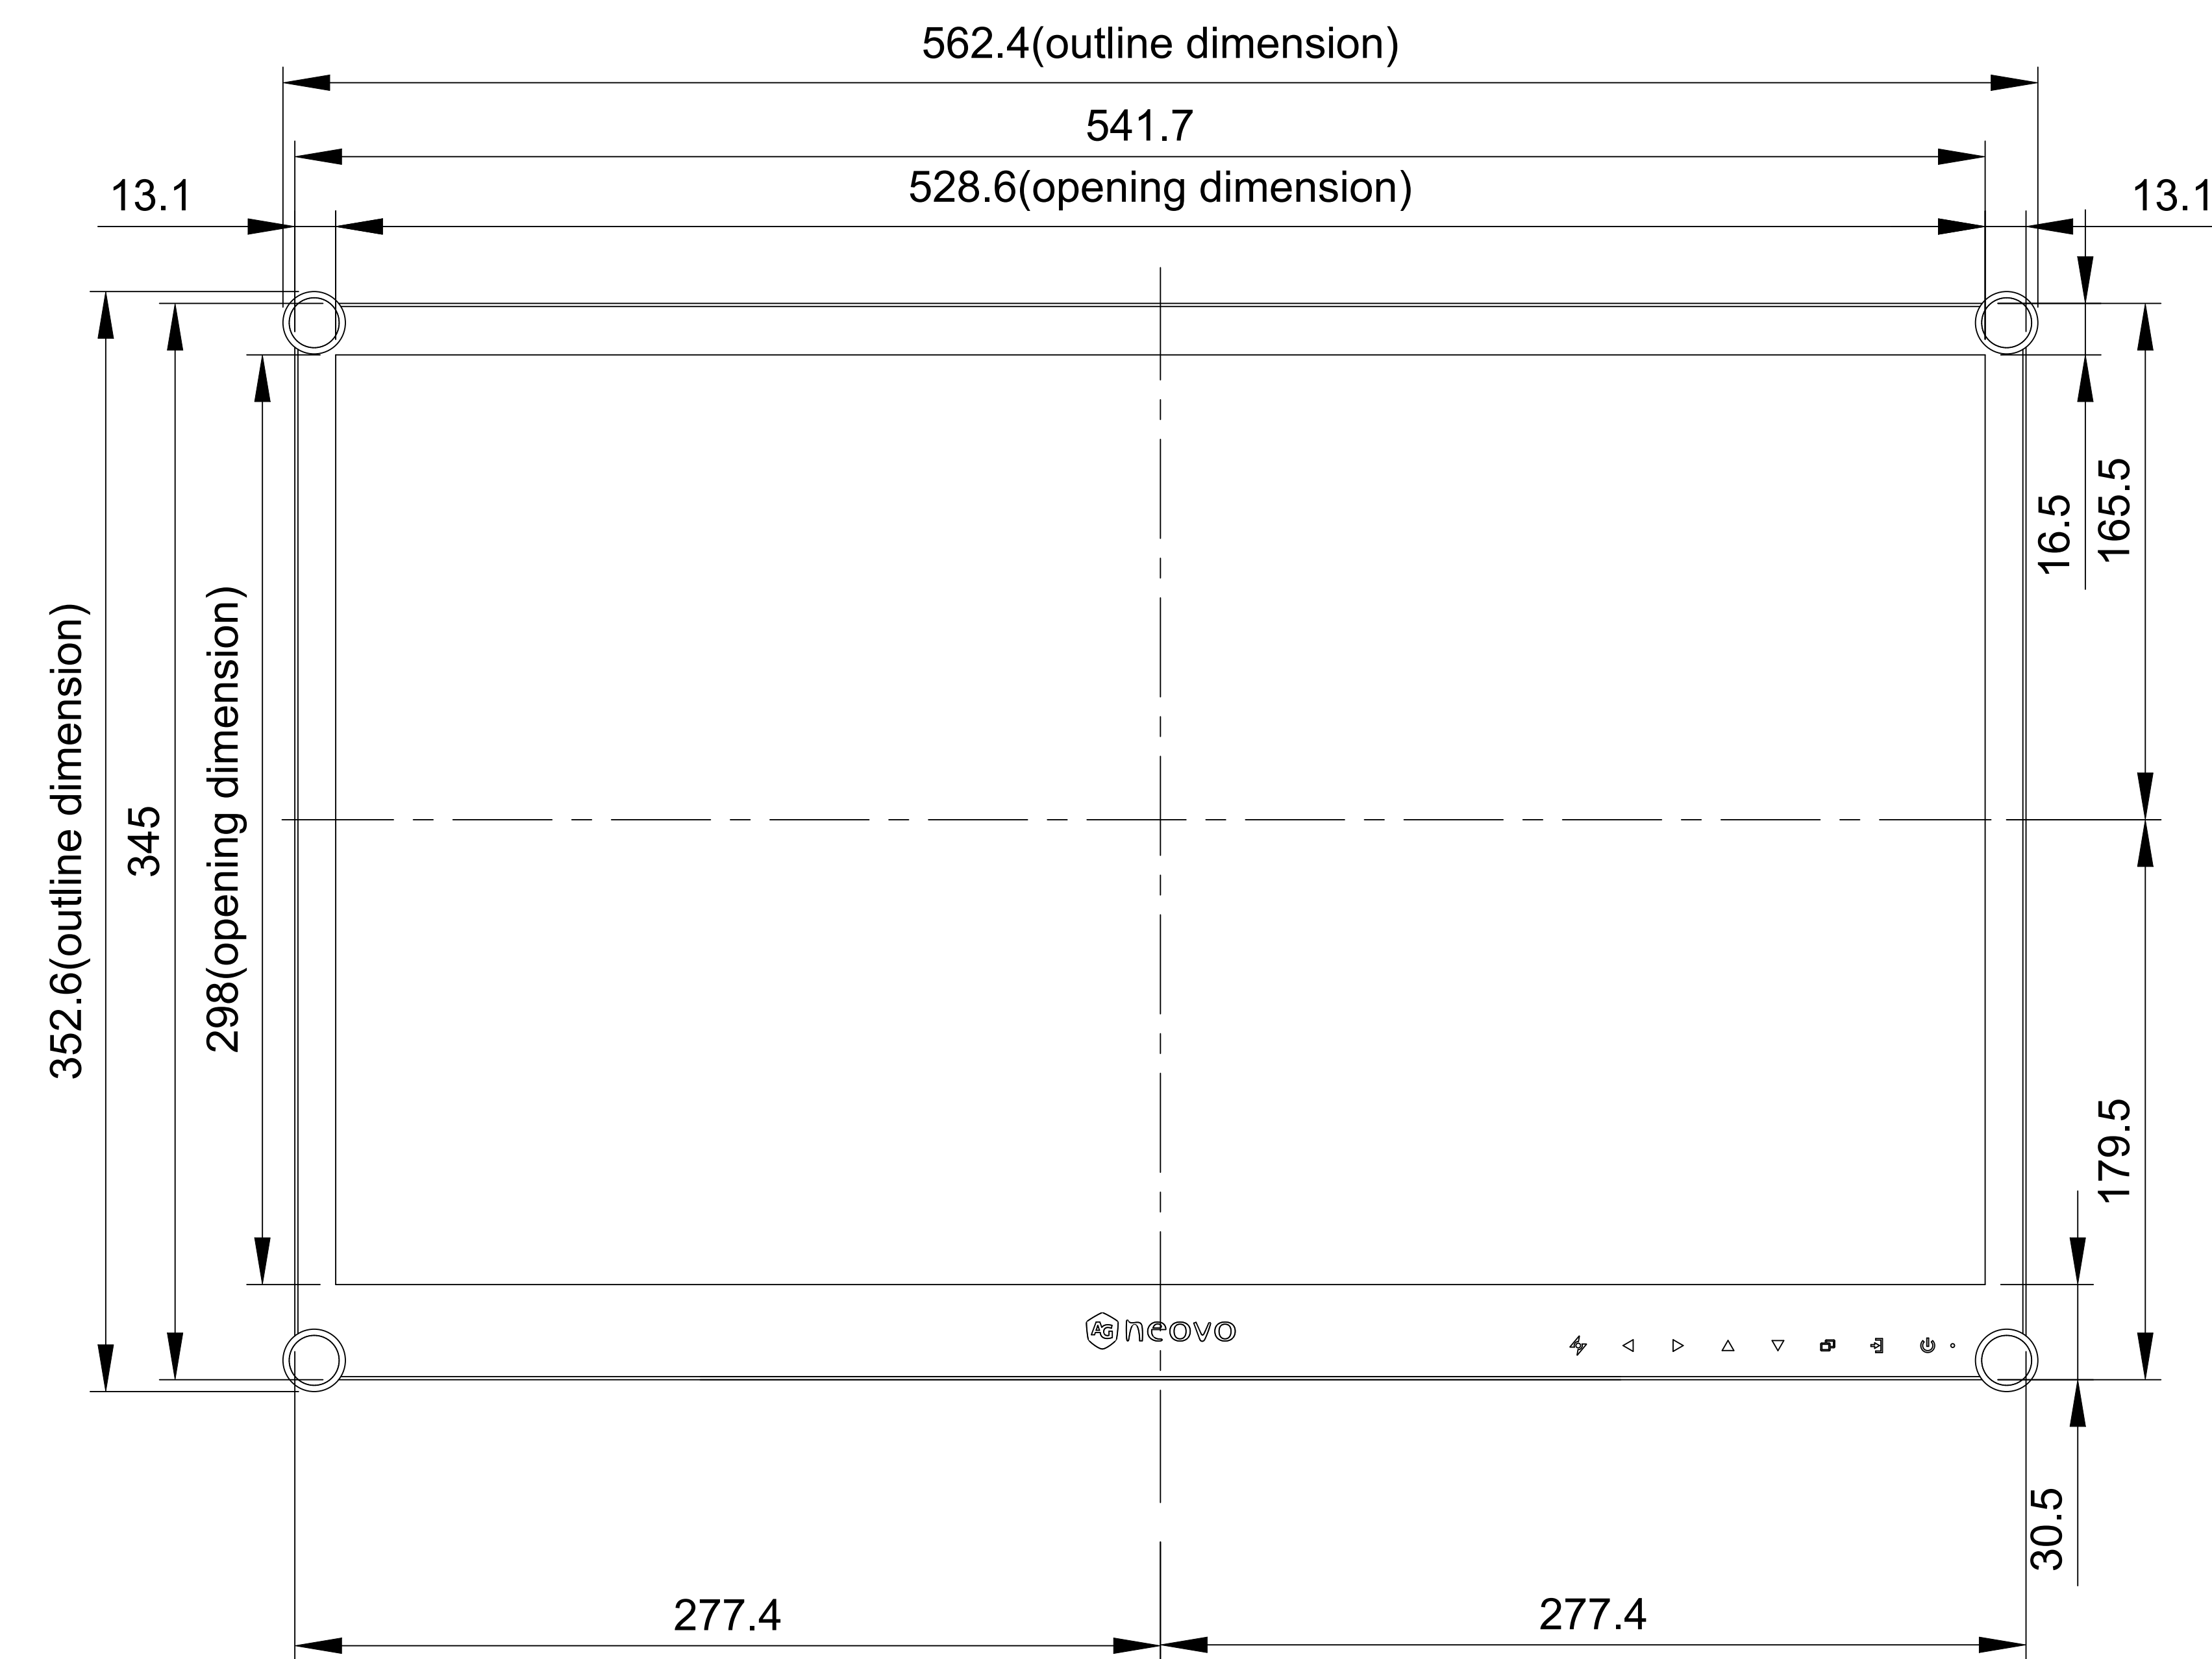

DR-24G

Net weight (w/o stand) : 7.4kg

SPECIFICATIONS SUBJECT TO CHANGE WITHOUT NOTICE.

www.agneovo.com

Model Name:

DR-24G

THIS DRAWING ON THIS PRINT AND INFORMATION BELONG WITH AG Neovo. ANY REPRODUCTION IN PART OR WHOLE WITHOUT WRITTEN PERMISSION OF AG Neovo IS PROHIBITED.

P/C:DR24G0

SCALE | 1:1 | UNITS | mm | V.1.01