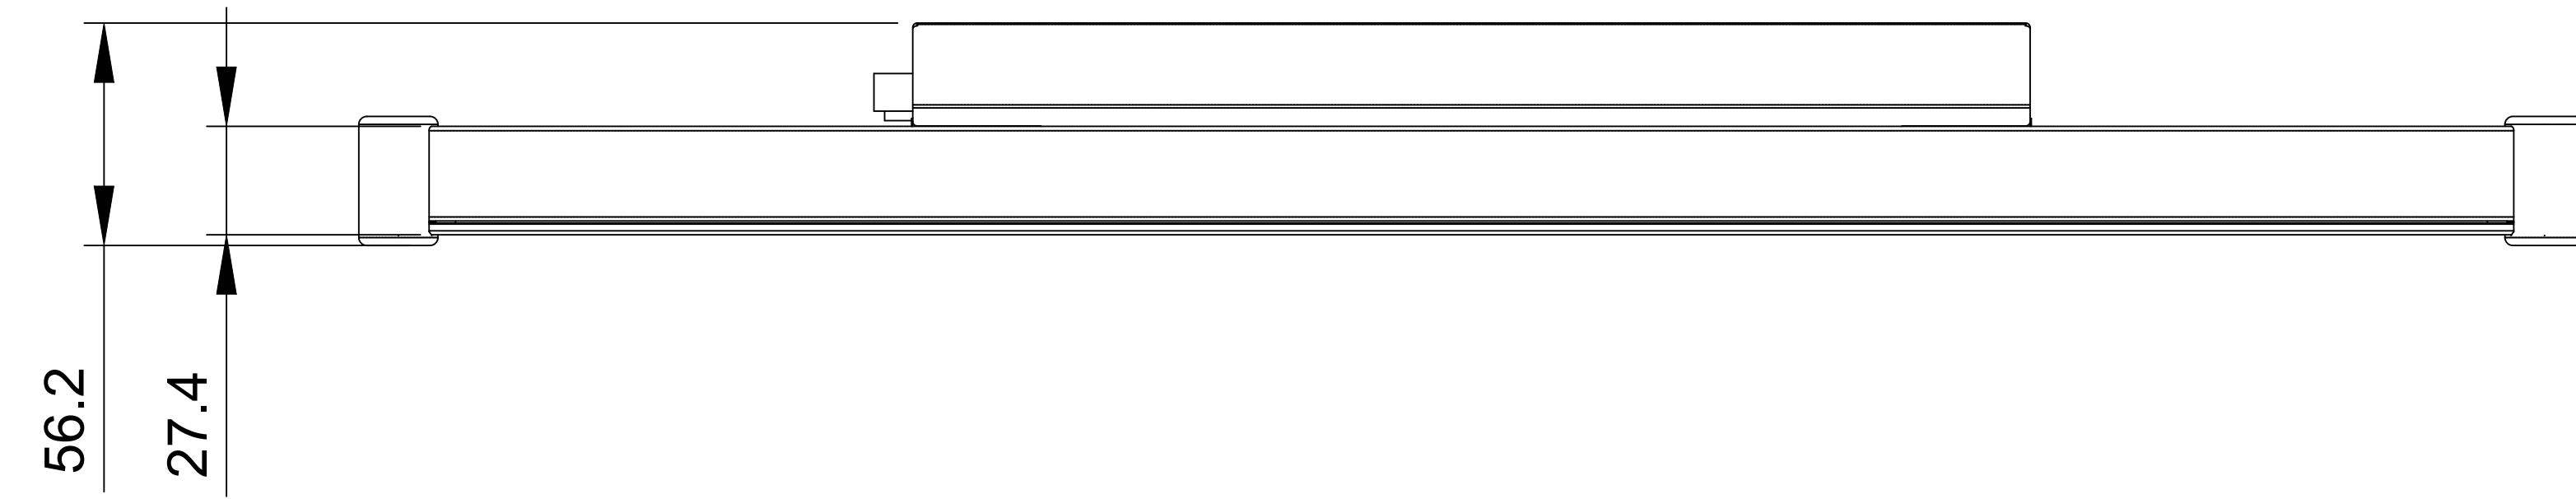

DR-24G

Net weight (w/o stand) : 7.4kg

SPECIFICATIONS SUBJECT TO CHANGE WITHOUT NOTICE.

www.agneovo.com

Model Name:

DR-24G

THIS DRAWING ON THIS PRINT AND INFORMATION BELONG WITH AG Neovo. ANY REPRODUCTION IN PART OR WHOLE WITHOUT WRITTEN PERMISSION OF AG Neovo IS PROHIBITED.

P/C:DR24G0

SCALE | 1:1 | UNITS | mm | V.1.01