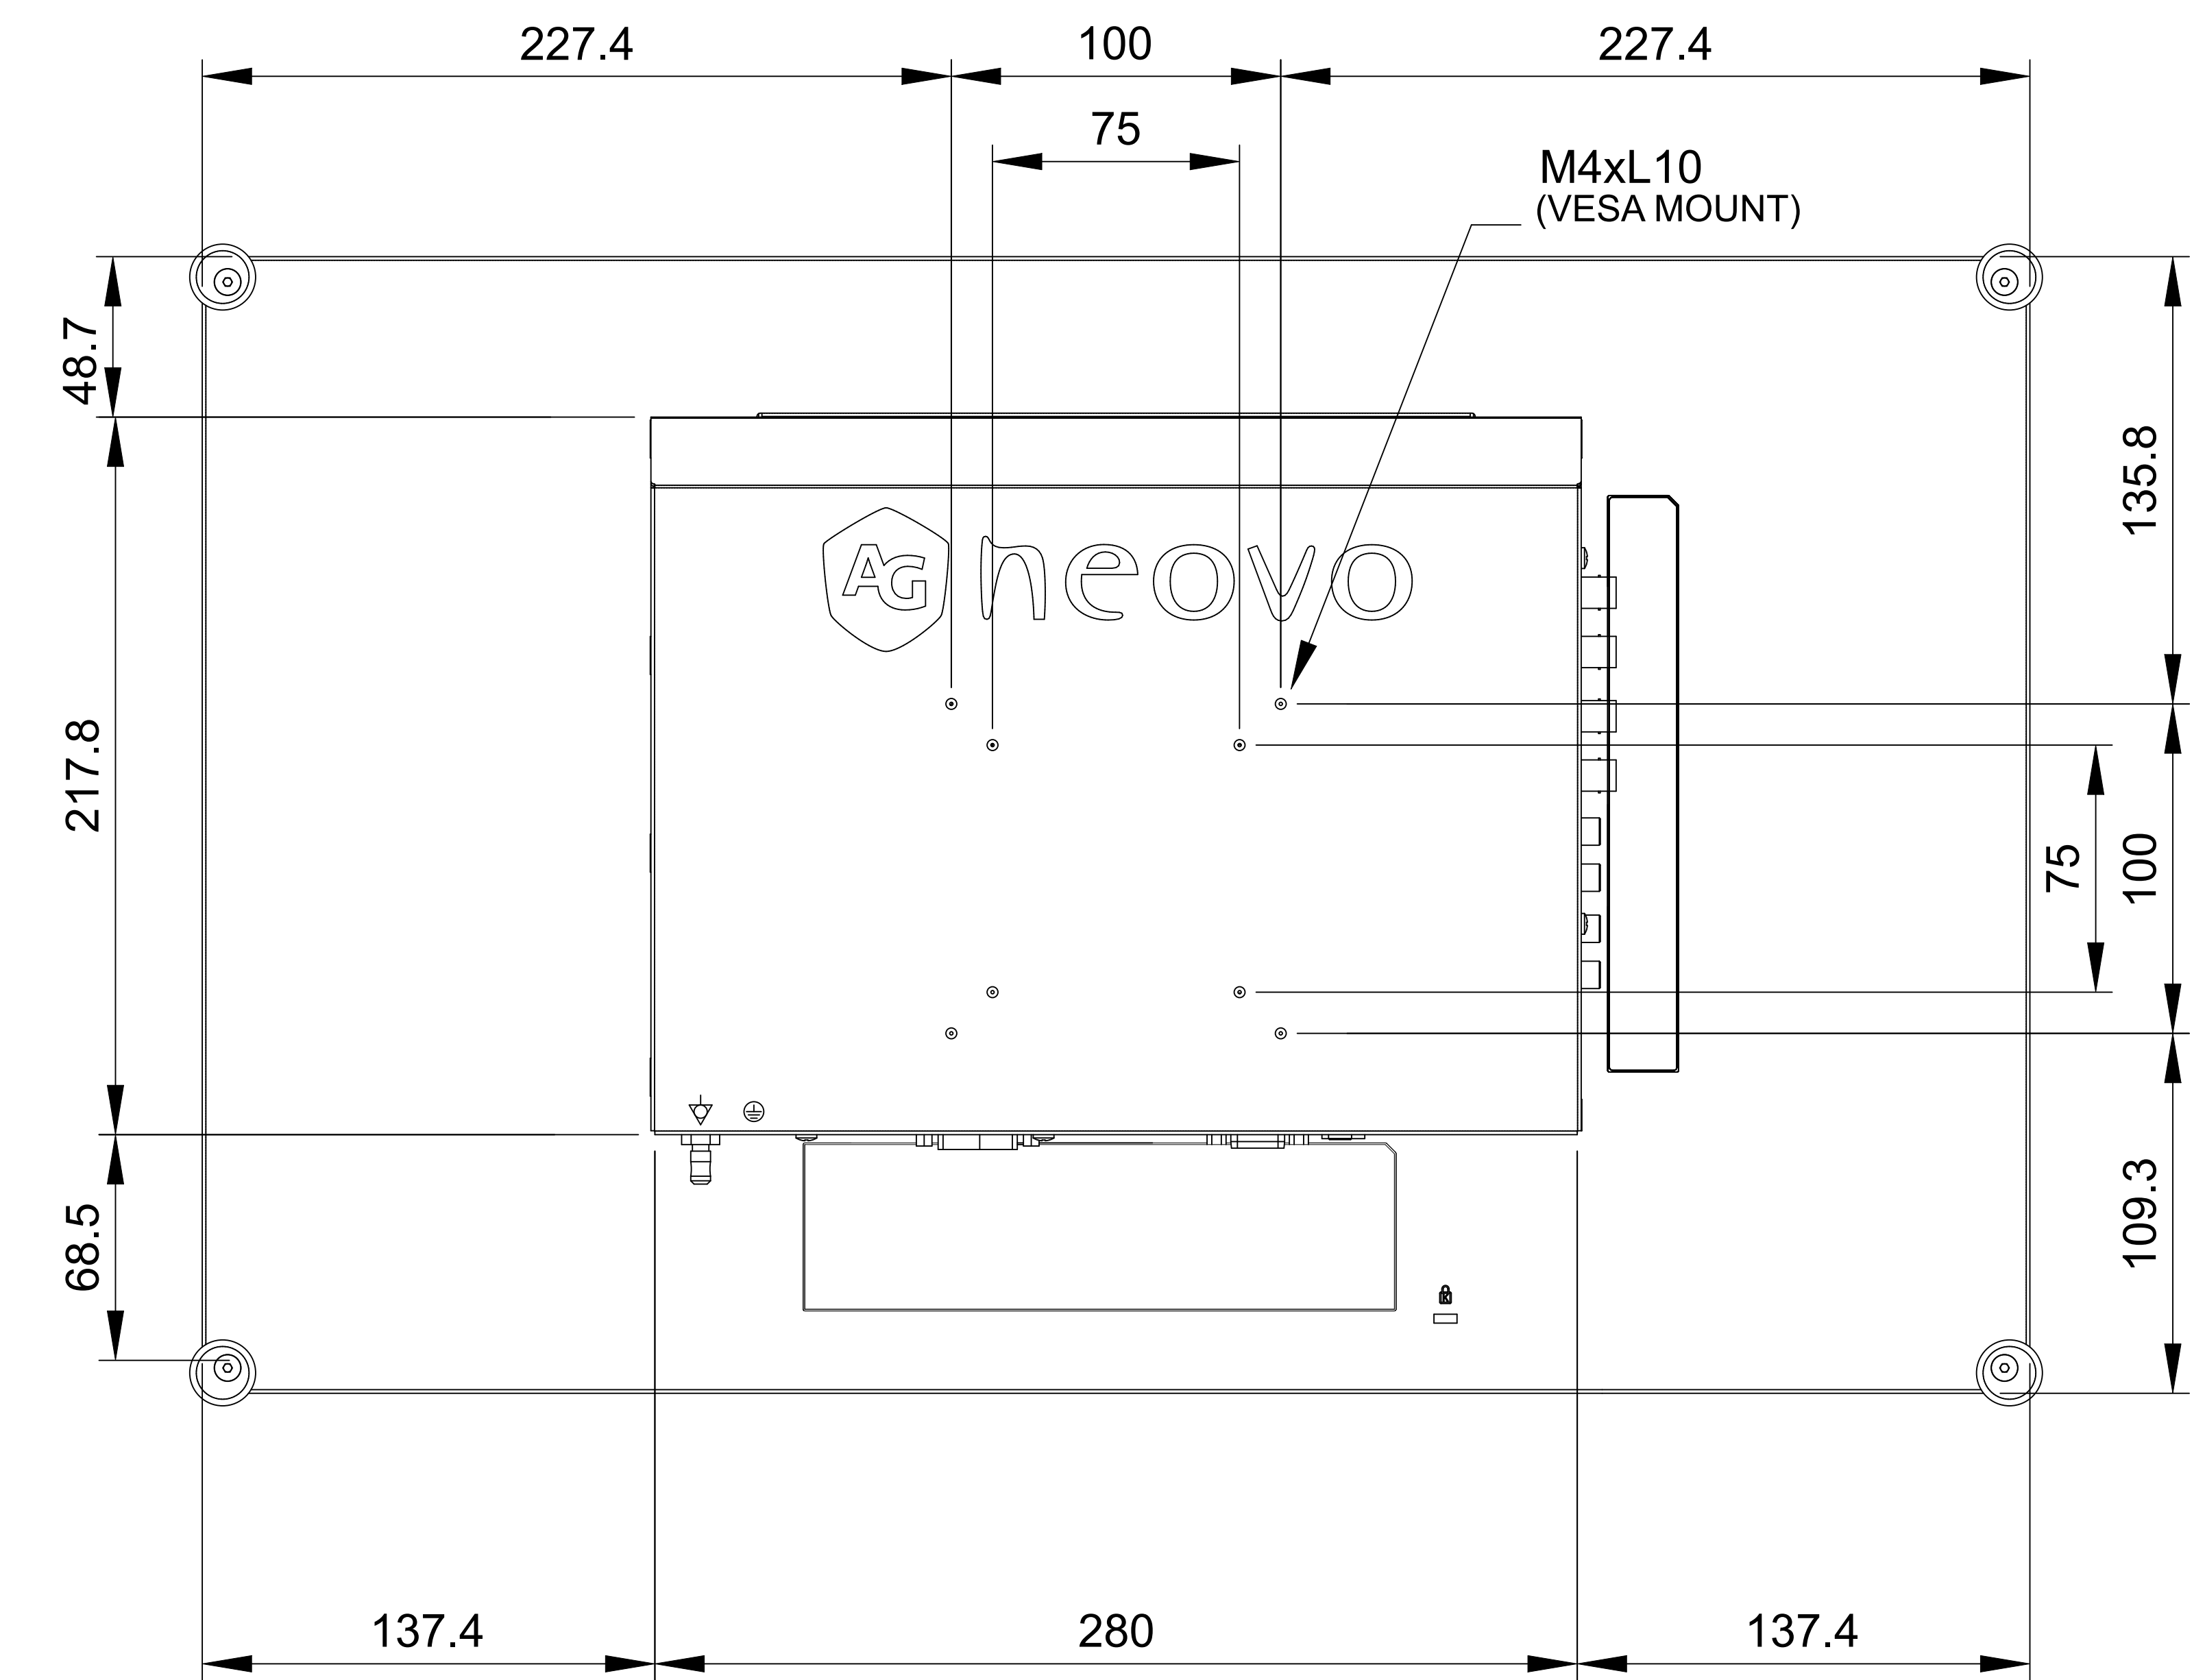

DR-24G

Net weight (w/o stand) : 7.4kg

SPECIFICATIONS SUBJECT TO CHANGE WITHOUT NOTICE.

www.agneovo.com

Model Name:

DR-24G

THIS DRAWING ON THIS PRINT AND INFORMATION BELONG WITH AG Neovo. ANY REPRODUCTION IN PART OR WHOLE WITHOUT WRITTEN PERMISSION OF AG Neovo IS PROHIBITED.

P/C:DR24G0

SCALE | 1:1 | UNITS | mm | V.1.01