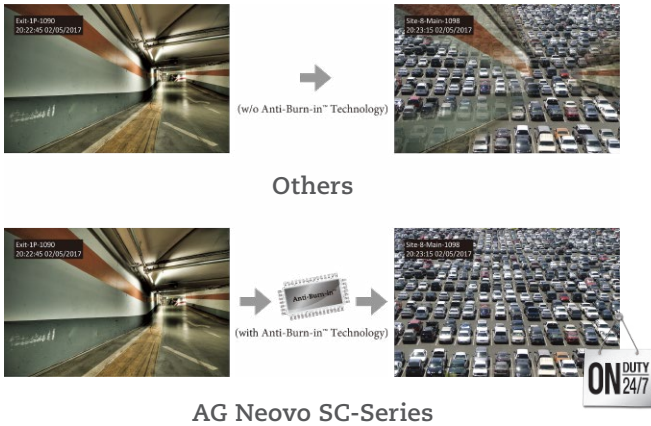

Industry-leading Reliability

The SC-Series is specially designed to transcend the challenge of enduring 24/7 operations. AG Neovo's Anti-Burn-in™ technology also prevents image ghosting while performing continuous mission-critical operations.

Enhanced Image Clarity

Displays with exceptionally clear images with cutting-edge gamma curve selection*, black-level adjustability*, and high dynamic contrast ratio 20,000,000:1; the SC-Series can capture darker details and deliver premium images, thereby enhancing image detail quality. A pre-configured CCTV mode has been geared specifically for surveillance control rooms to adjust the display's video settings such as sharpness, colour temperature, and brightness to maximise image clarity especially in low light surveillance footage at night.