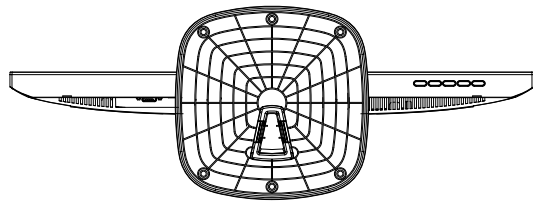

SC-2702
Net weight : 4.5kg (with Stand)
4.1kg (w/o Stand)