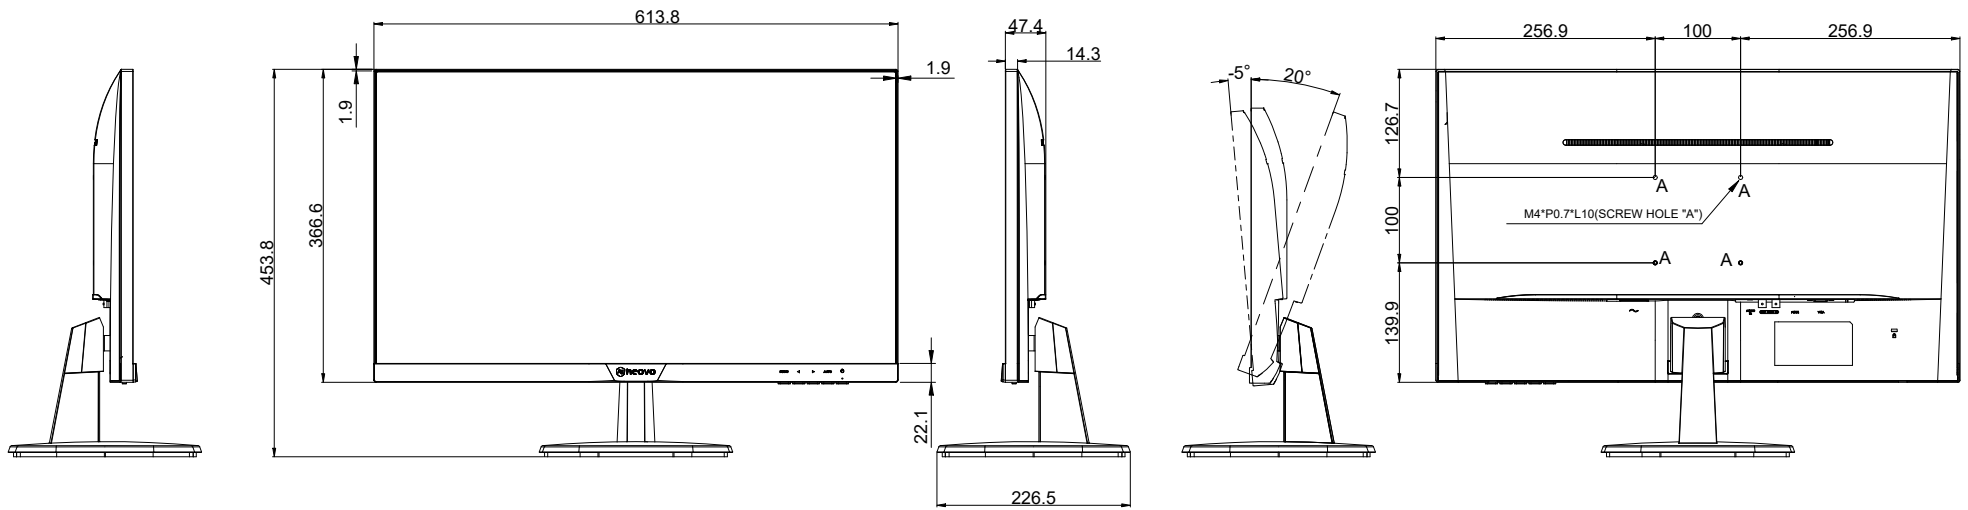

SC-2702
Net weight : 4.5kg (with Stand)
4.1kg (w/o Stand)