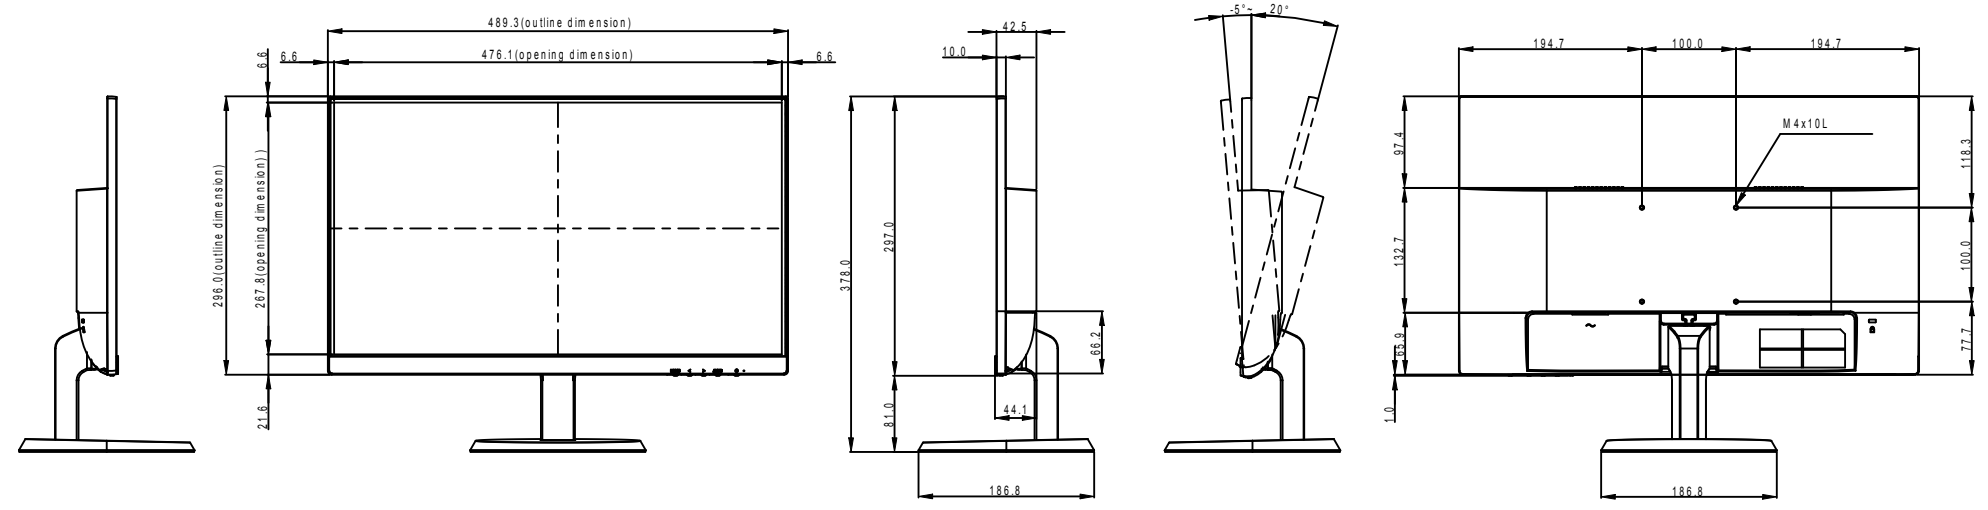

LW -22G
 Net weight : 2.8 kg (with stand)
 2.5 kg (w/o stand)

SPECIFICATIONS SUBJECT TO CHANGE WITHOUT NOTICE.

 www.agneovo.com	Model Name:
	LW -22G
<small>THIS DRAWING ON THIS PRINT AND INFORMATION BELONG WITH AG Neovo. ANY REPRODUCTION IN PART OR WHOLE WITHOUT WRITTEN PERMISSION OF AG Neovo IS PROHIBITED.</small>	 <small>P/C: LW 2G 00/LW 2G A0</small>
<small>SCALE 1:1 UNITS mm V.1.03</small>	