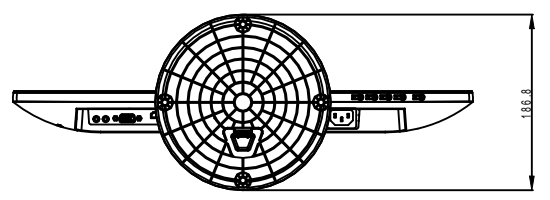

LW -22G
 Net weight : 2.8 kg (with stand)
 2.5 kg (w/o stand)

SPECIFICATIONS SUBJECT TO CHANGE WITHOUT NOTICE.

 www.agneovo.com	Model Name:
	LW -22G
<small>THIS DRAWING ON THIS PRINT AND INFORMATION BELONG WITH AG Neovo. ANY REPRODUCTION IN PART OR WHOLE WITHOUT WRITTEN PERMISSION OF AG Neovo IS PROHIBITED.</small>	 <small>P/C: LW 2G 00/LW 2G A0</small>
<small>SCALE 1:1 UNITS mm V.1.03</small>	