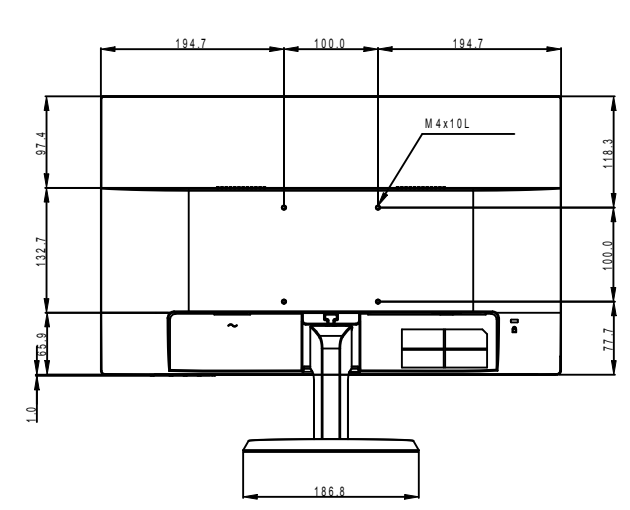

LW -22G
 Net weight : 2.8 kg (with stand)
 2.5 kg (w/o stand)

SPECIFICATIONS SUBJECT TO CHANGE WITHOUT NOTICE.

 www.agneovo.com	Model Name:
	LW -22G
<small>THIS DRAWING ON THIS PRINT AND INFORMATION BELONG WITH AG Neovo. ANY REPRODUCTION IN PART OR WHOLE WITHOUT WRITTEN PERMISSION OF AG Neovo IS PROHIBITED.</small>	 <small>P/C: LW 2G 00/LW 2G A0</small>
<small>SCALE 1:1 UNITS mm V.1.03</small>	