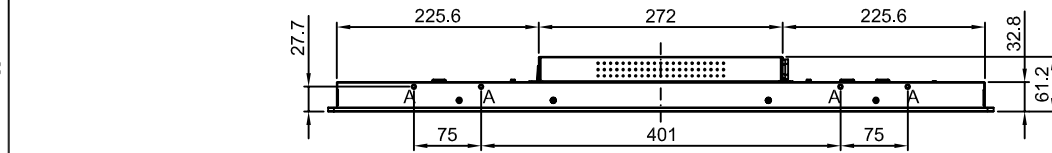

TX-3202

Net weight :10.35 kg

SPECIFICATIONS SUBJECT TO CHANGE WITHOUT NOTICE.

 www.agneovo.com	Model Name:	
	TX-3202	
<small>THIS DRAWING ON THIS PRINT AND INFORMATION BELONGS WITH AG Neovo. ANY REPRODUCTION IN PART OR WHOLE WITHOUT WRITTEN PERMISSION OF AG Neovo IS PROHIBITED.</small>	 P/C:TX3220	<small>SCALE</small> 1:1 <small>UNITS</small> mm <small>V.1.01</small>