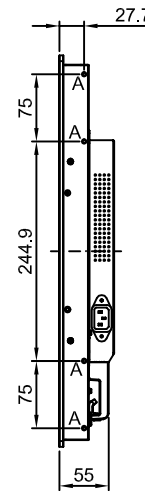

TX-3202

Net weight :10.35 kg

SPECIFICATIONS SUBJECT TO CHANGE WITHOUT NOTICE.

 www.agneovo.com	Model Name:	
	TX-3202	
<small>THIS DRAWING ON THIS PRINT AND INFORMATION BELONGS WITH AG Neovo. ANY REPRODUCTION IN PART OR WHOLE WITHOUT WRITTEN PERMISSION OF AG Neovo IS PROHIBITED.</small>	 P/C:TX3220	<small>SCALE</small> 1:1 <small>UNITS</small> mm <small>V.1.01</small>