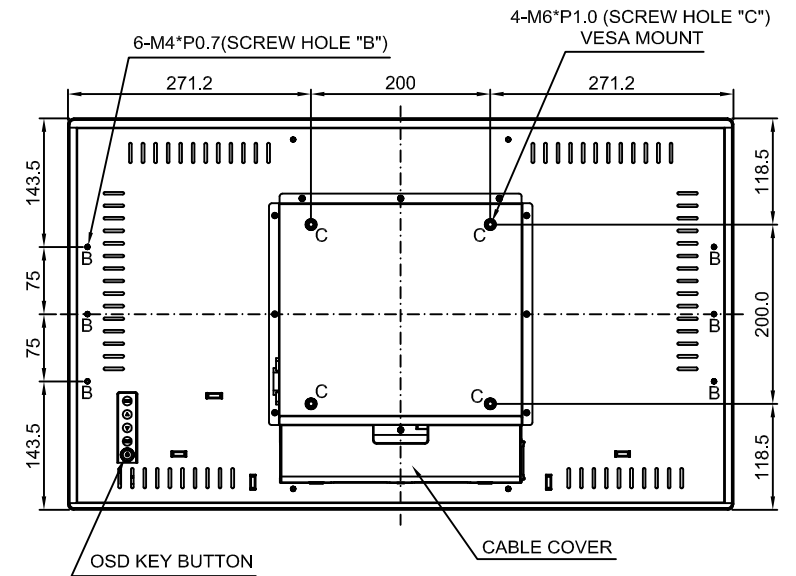

TX-3202

Net weight :10.35 kg

SPECIFICATIONS SUBJECT TO CHANGE WITHOUT NOTICE.

 www.agneovo.com	Model Name:	
	TX-3202	
<small>THIS DRAWING ON THIS PRINT AND INFORMATION BELONGS WITH AG Neovo. ANY REPRODUCTION IN PART OR WHOLE WITHOUT WRITTEN PERMISSION OF AG Neovo IS PROHIBITED.</small>	 P/C:TX3220	<small>SCALE</small> 1:1 <small>UNITS</small> mm <small>V.1.01</small>