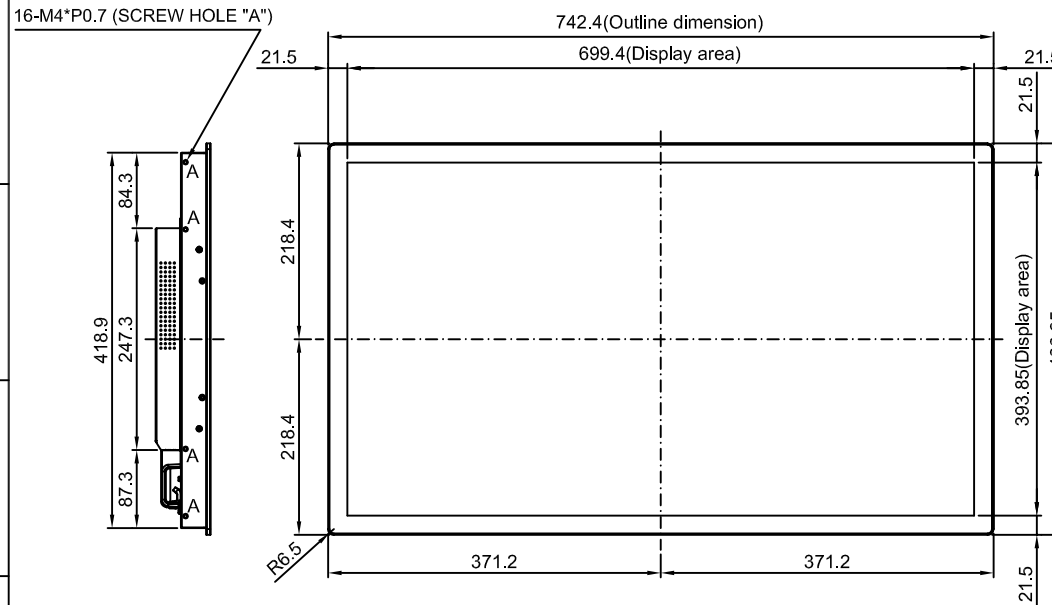

TX-3202

Net weight :10.35 kg

SPECIFICATIONS SUBJECT TO CHANGE WITHOUT NOTICE.

 www.agneovo.com	Model Name:	
	TX-3202	
<small>THIS DRAWING ON THIS PRINT AND INFORMATION BELONGS WITH AG Neovo. ANY REPRODUCTION IN PART OR WHOLE WITHOUT WRITTEN PERMISSION OF AG Neovo IS PROHIBITED.</small>	 P/C:TX3220	<small>SCALE</small> 1:1 <small>UNITS</small> mm <small>V.1.01</small>