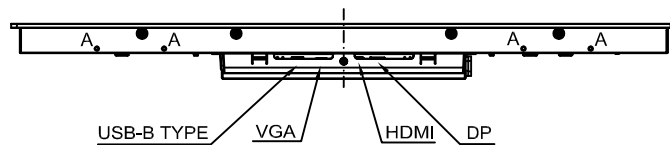

TX-3202

Net weight :10.35 kg

SPECIFICATIONS SUBJECT TO CHANGE WITHOUT NOTICE.

 www.agneovo.com	Model Name:	
	TX-3202	
<small>THIS DRAWING ON THIS PRINT AND INFORMATION BELONGS WITH AG Neovo. ANY REPRODUCTION IN PART OR WHOLE WITHOUT WRITTEN PERMISSION OF AG Neovo IS PROHIBITED.</small>	 P/C:TX3220	<small>SCALE</small> 1:1 <small>UNITS</small> mm <small>V.1.01</small>