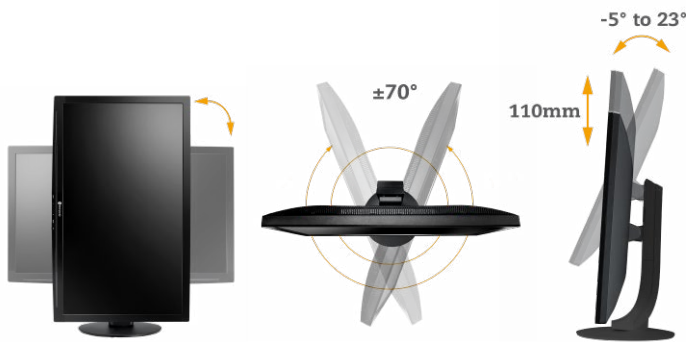

LE-Series LED-backlit Display 22" | 24"

Ergonomic Displays for Home and Diverse Business Environments

The LE-Series is crafted with comfort and efficiency in mind. Its ergonomically-designed stand allows multiple viewing options, while its low blue light filter and flicker-free backlight ensure a comfortable viewing experience. Multiple connectivity options—DisplayPort, HDMI, and VGA—enable a wealth of multimedia applications and flexibility of connections. Various preset picture modes and colour settings are provided for different screen applications both at the workplace and in the home.

Maximized Comfort and Efficiency

An ergonomically-designed stand makes it possible to configure your workstation and create a working environment the way you want it. For comfort, convenience, and efficiency, tilt, pivot, or swivel the display, adjust its height, or shift to either portrait or landscape mode.

Features

- Full HD 1920 x 1080 resolution
- Height adjustable stand allows users to tilt, pivot and swivel
- Blue-light filter and Flicker-free display technology reduces eye discomfort
- Versatile connectivity: DisplayPort, HDMI, VGA
- VESA mount compatibility for flexible installation