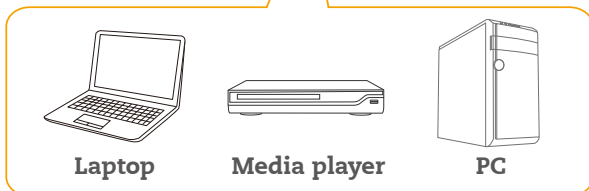

Flexible Connectivity and Multimedia Options

Connectivity versatility brings immense flexibility. Given its HDMI, DisplayPort, and VGA input options, you can easily connect an LE-Series display to your current or older peripherals, like PCs, laptops, or media players and enjoy Full HD resolution video and audio content.

Features

- Full HD 1920 x 1080 resolution
- Height adjustable stand allows users to tilt, pivot and swivel
- Blue-light filter and Flicker-free display technology reduces eye discomfort
- Versatile connectivity: DisplayPort, HDMI, VGA
- VESA mount compatibility for flexible installation