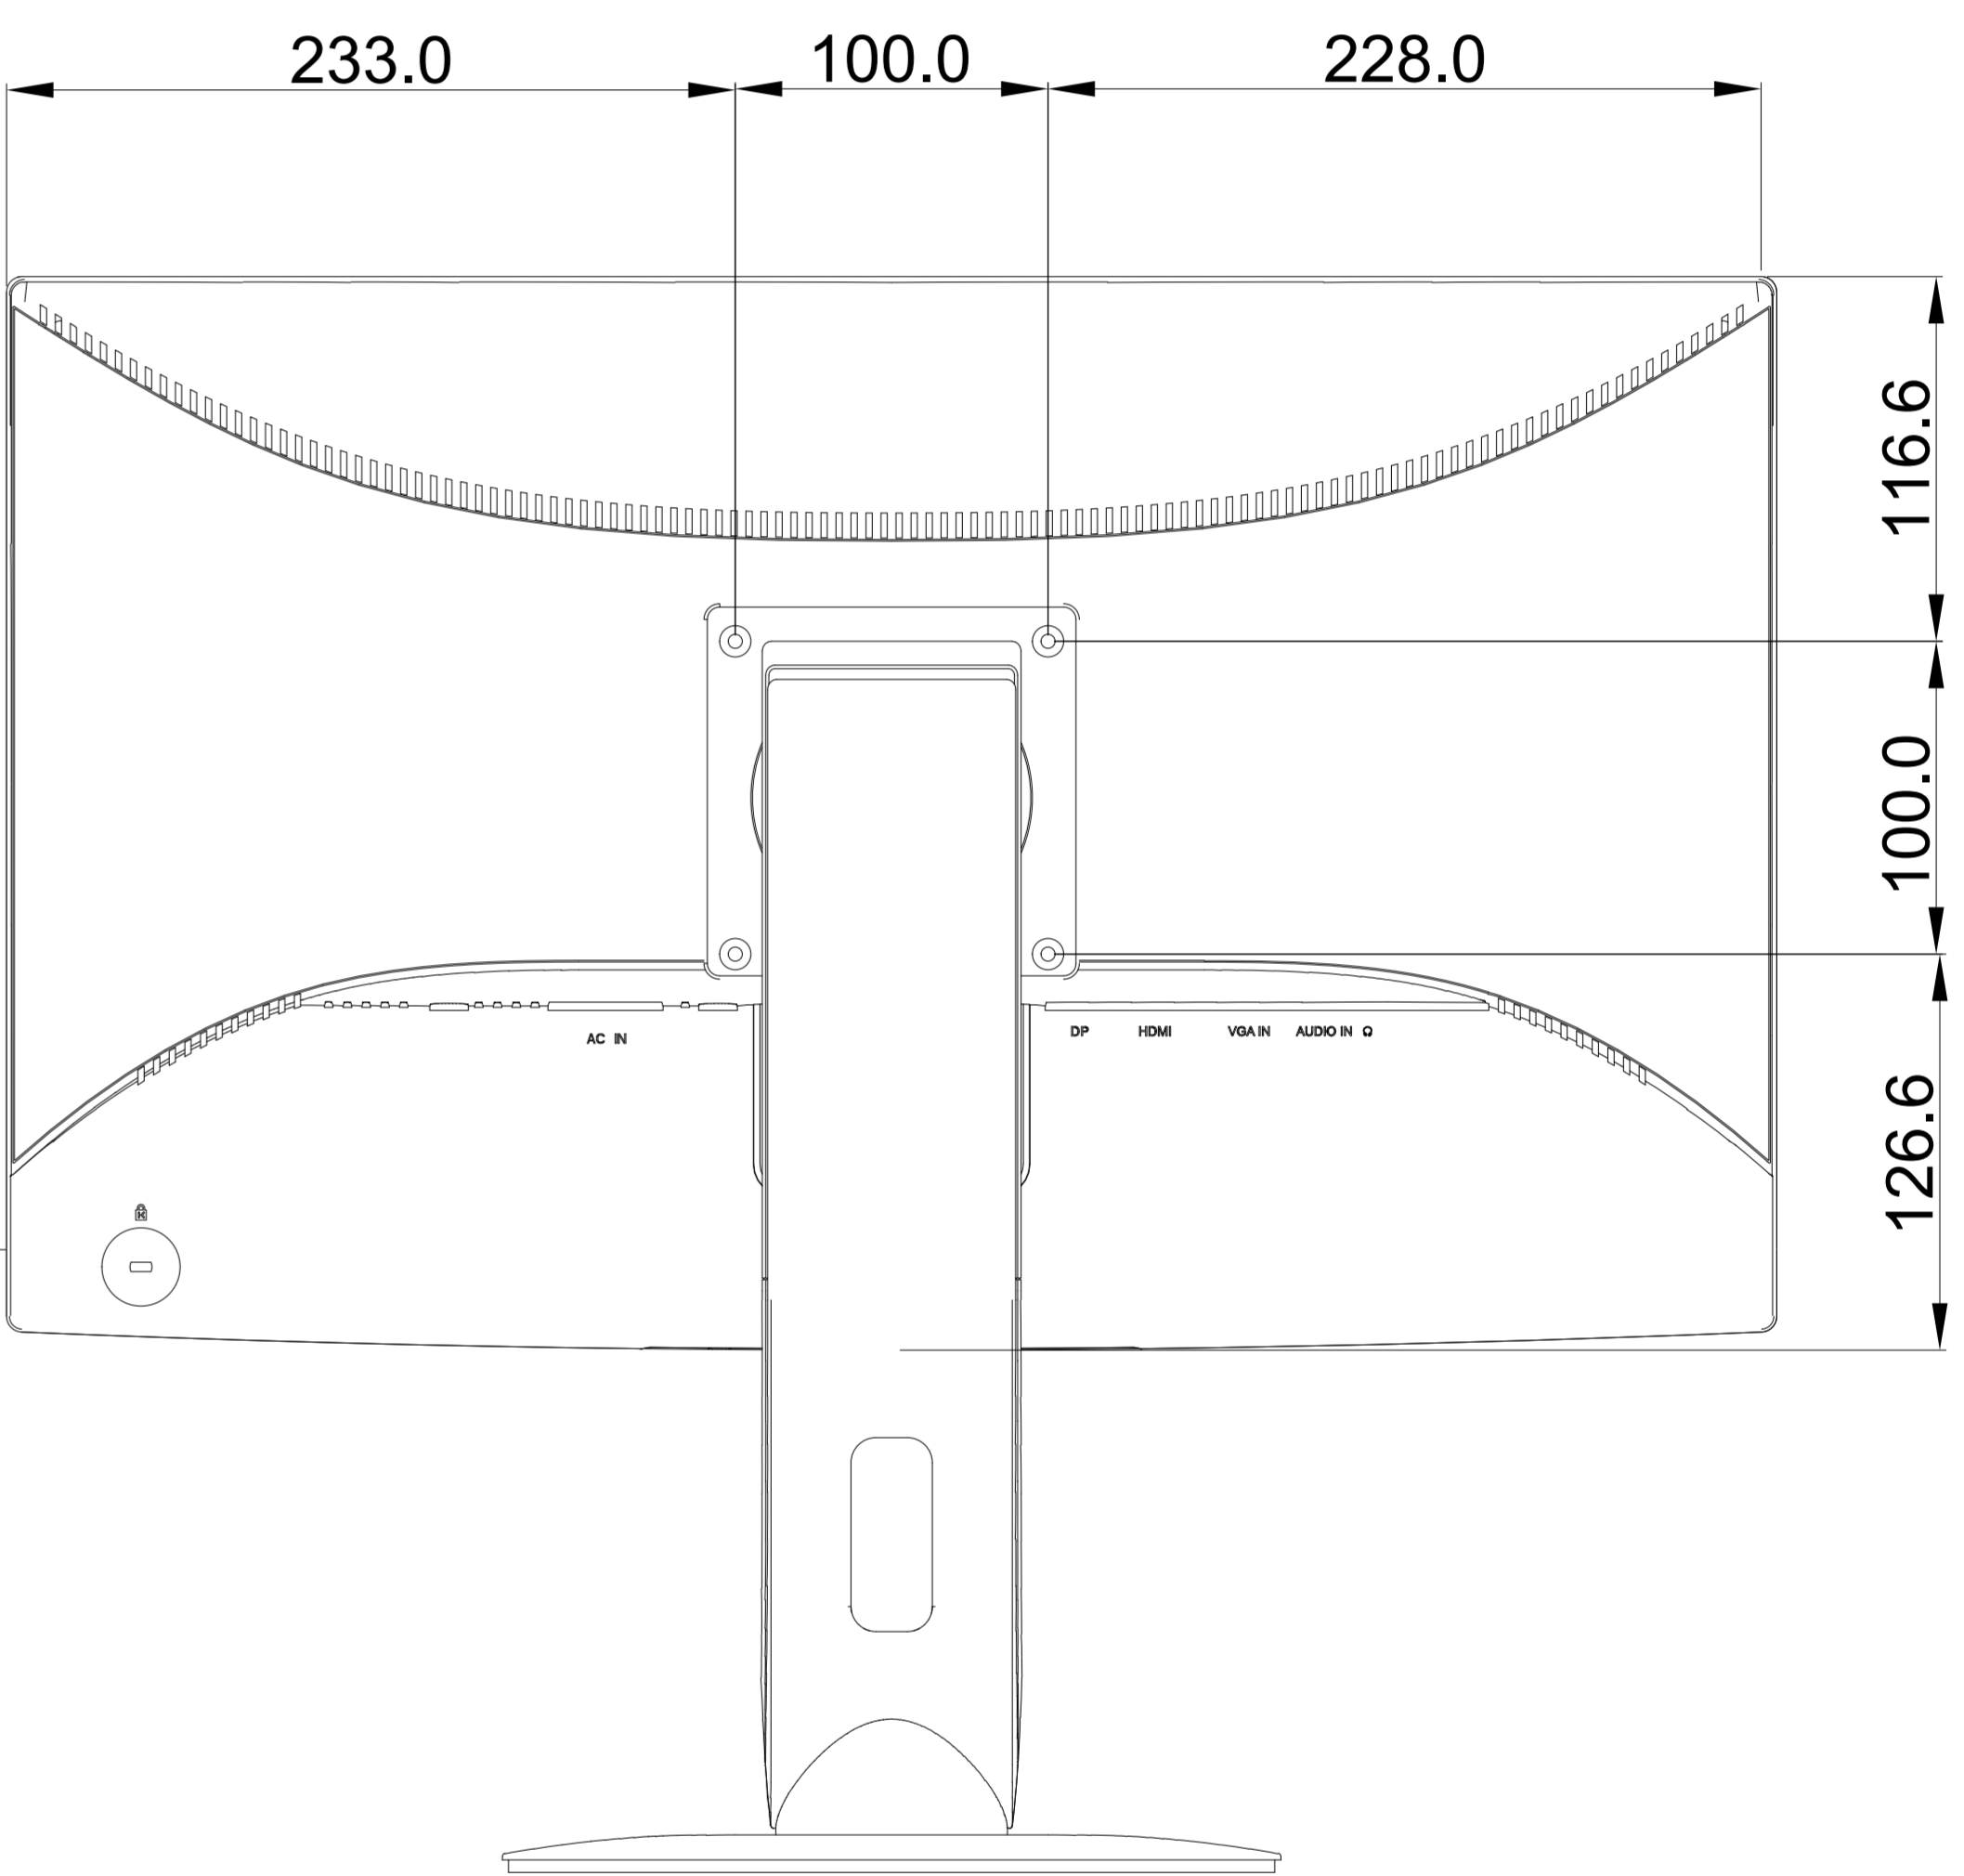

LE-24E

Net weight : 5.8 kg(with stand)

3.4 kg(w/o stand)

SPECIFICATIONS SUBJECT TO CHANGE WITHOUT NOTICE.

Model Name:

LE-24E

THIS DRAWING ON THIS PRINT AND INFORMATION BELONG WITH AG Neovo. ANY REPRODUCTION IN PART OR WHOLE WITHOUT WRITTEN PERMISSION OF AG Neovo IS PROHIBITED.

P/C:LE4E00  
SCALE 1:1 UNITS mm V.02