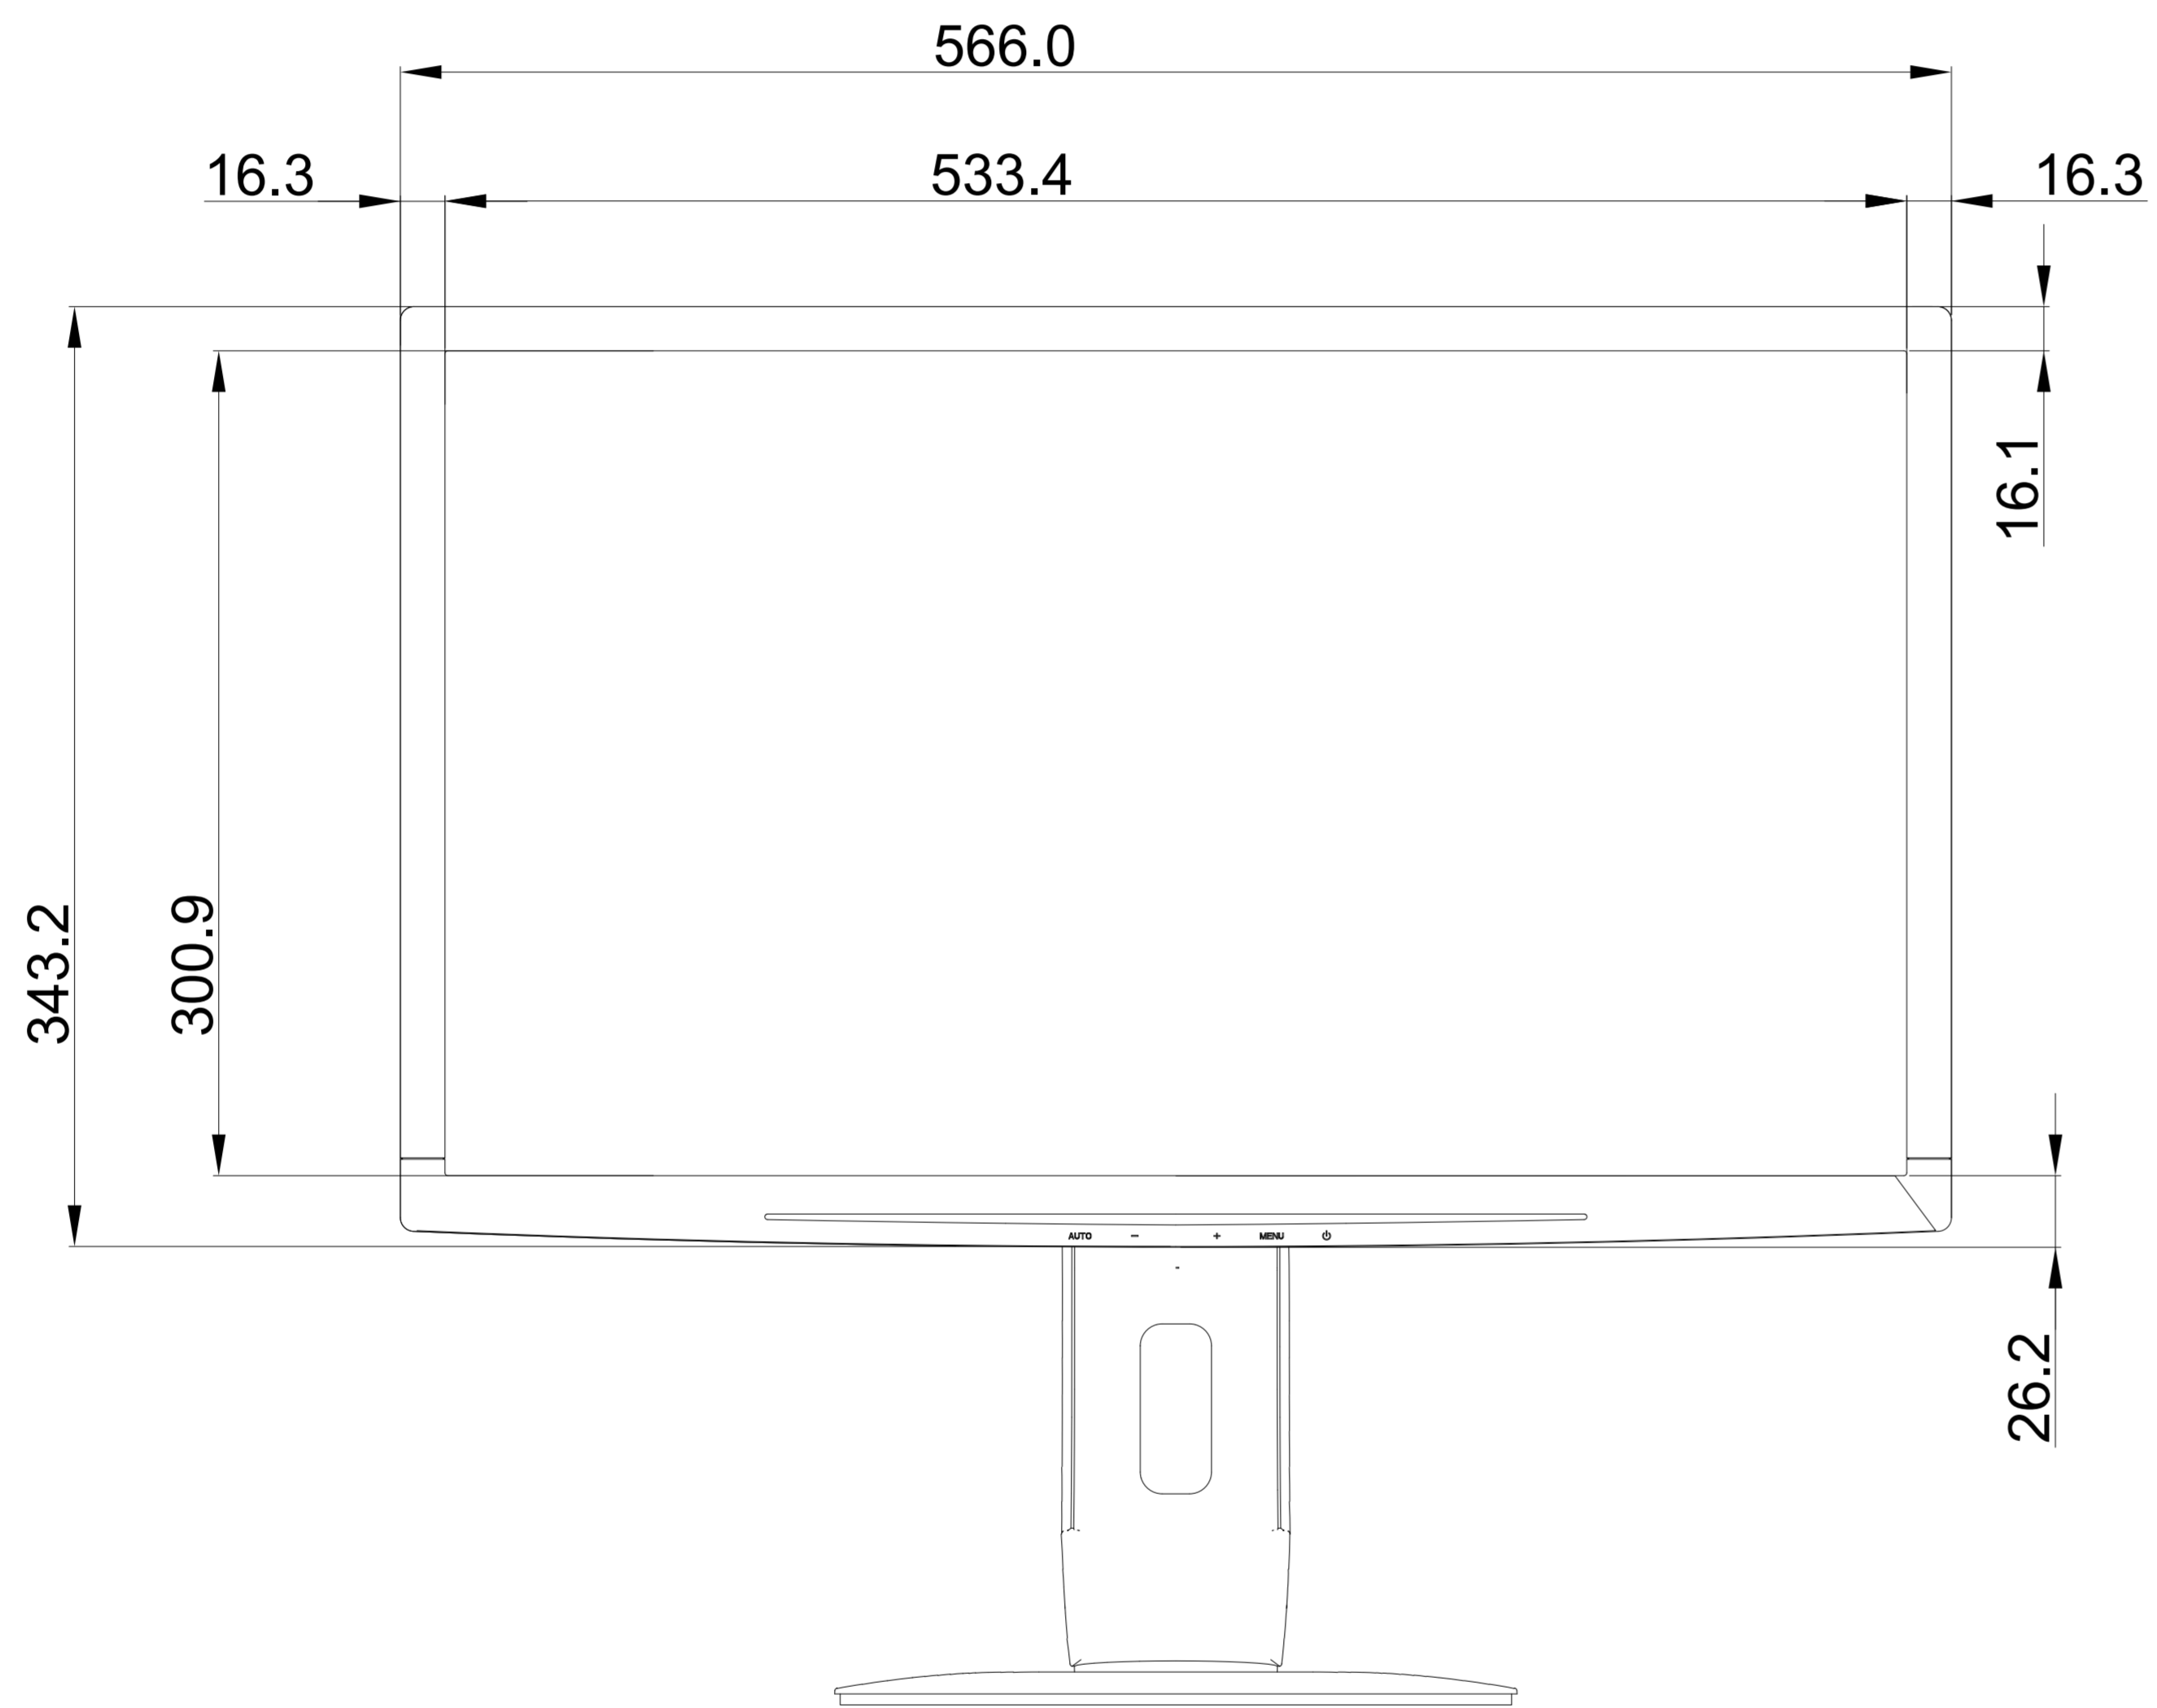

LE-24E

Net weight : 5.8 kg(with stand)

3.4 kg(w/o stand)

SPECIFICATIONS SUBJECT TO CHANGE WITHOUT NOTICE.

Model Name:

LE-24E

THIS DRAWING ON THIS PRINT AND INFORMATION BELONG WITH AG Neovo. ANY REPRODUCTION IN PART OR WHOLE WITHOUT WRITTEN PERMISSION OF AG Neovo IS PROHIBITED.

P/C:LE4E00  
SCALE 1:1 UNITS mm V.02