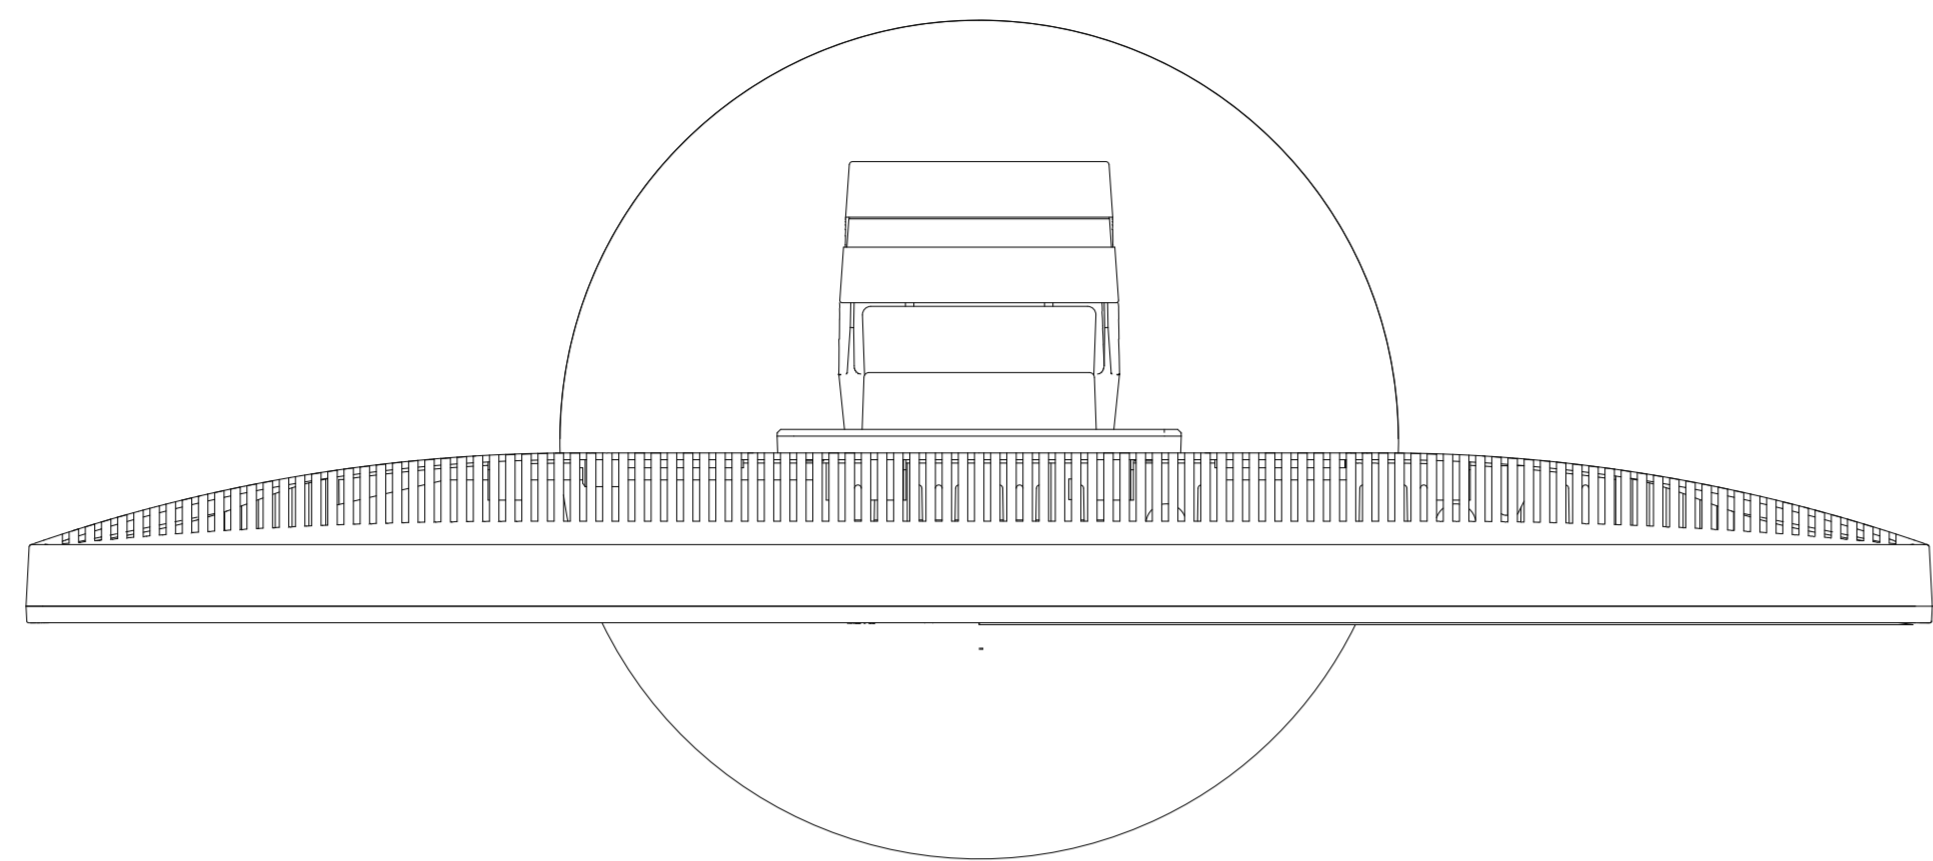

LE-24E

Net weight : 5.8 kg(with stand)

3.4 kg(w/o stand)

SPECIFICATIONS SUBJECT TO CHANGE WITHOUT NOTICE.

Model Name:

LE-24E

THIS DRAWING ON THIS PRINT AND INFORMATION BELONG WITH AG Neovo. ANY REPRODUCTION IN PART OR WHOLE WITHOUT WRITTEN PERMISSION OF AG Neovo IS PROHIBITED.

P/C:LE4E00  
SCALE 1:1 UNITS mm V.02