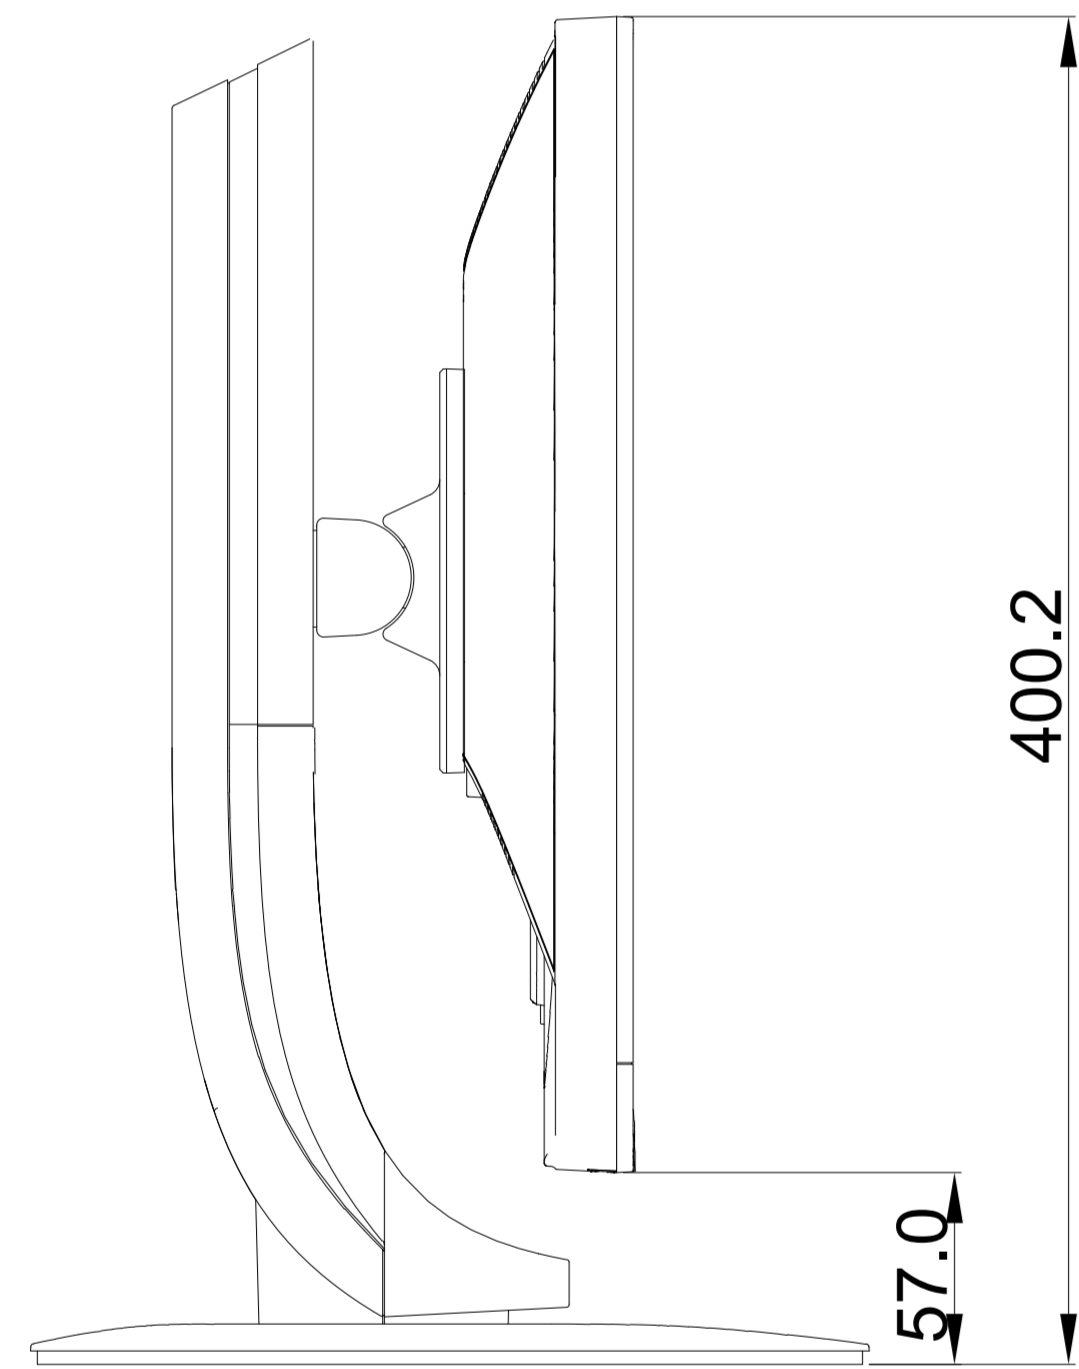

LE-24E

Net weight : 5.8 kg(with stand)

3.4 kg(w/o stand)

SPECIFICATIONS SUBJECT TO CHANGE WITHOUT NOTICE.

Model Name:

LE-24E

THIS DRAWING ON THIS PRINT AND INFORMATION BELONG WITH AG Neovo. ANY REPRODUCTION IN PART OR WHOLE WITHOUT WRITTEN PERMISSION OF AG Neovo IS PROHIBITED.

P/C:LE4E00  
SCALE 1:1 UNITS mm V.02