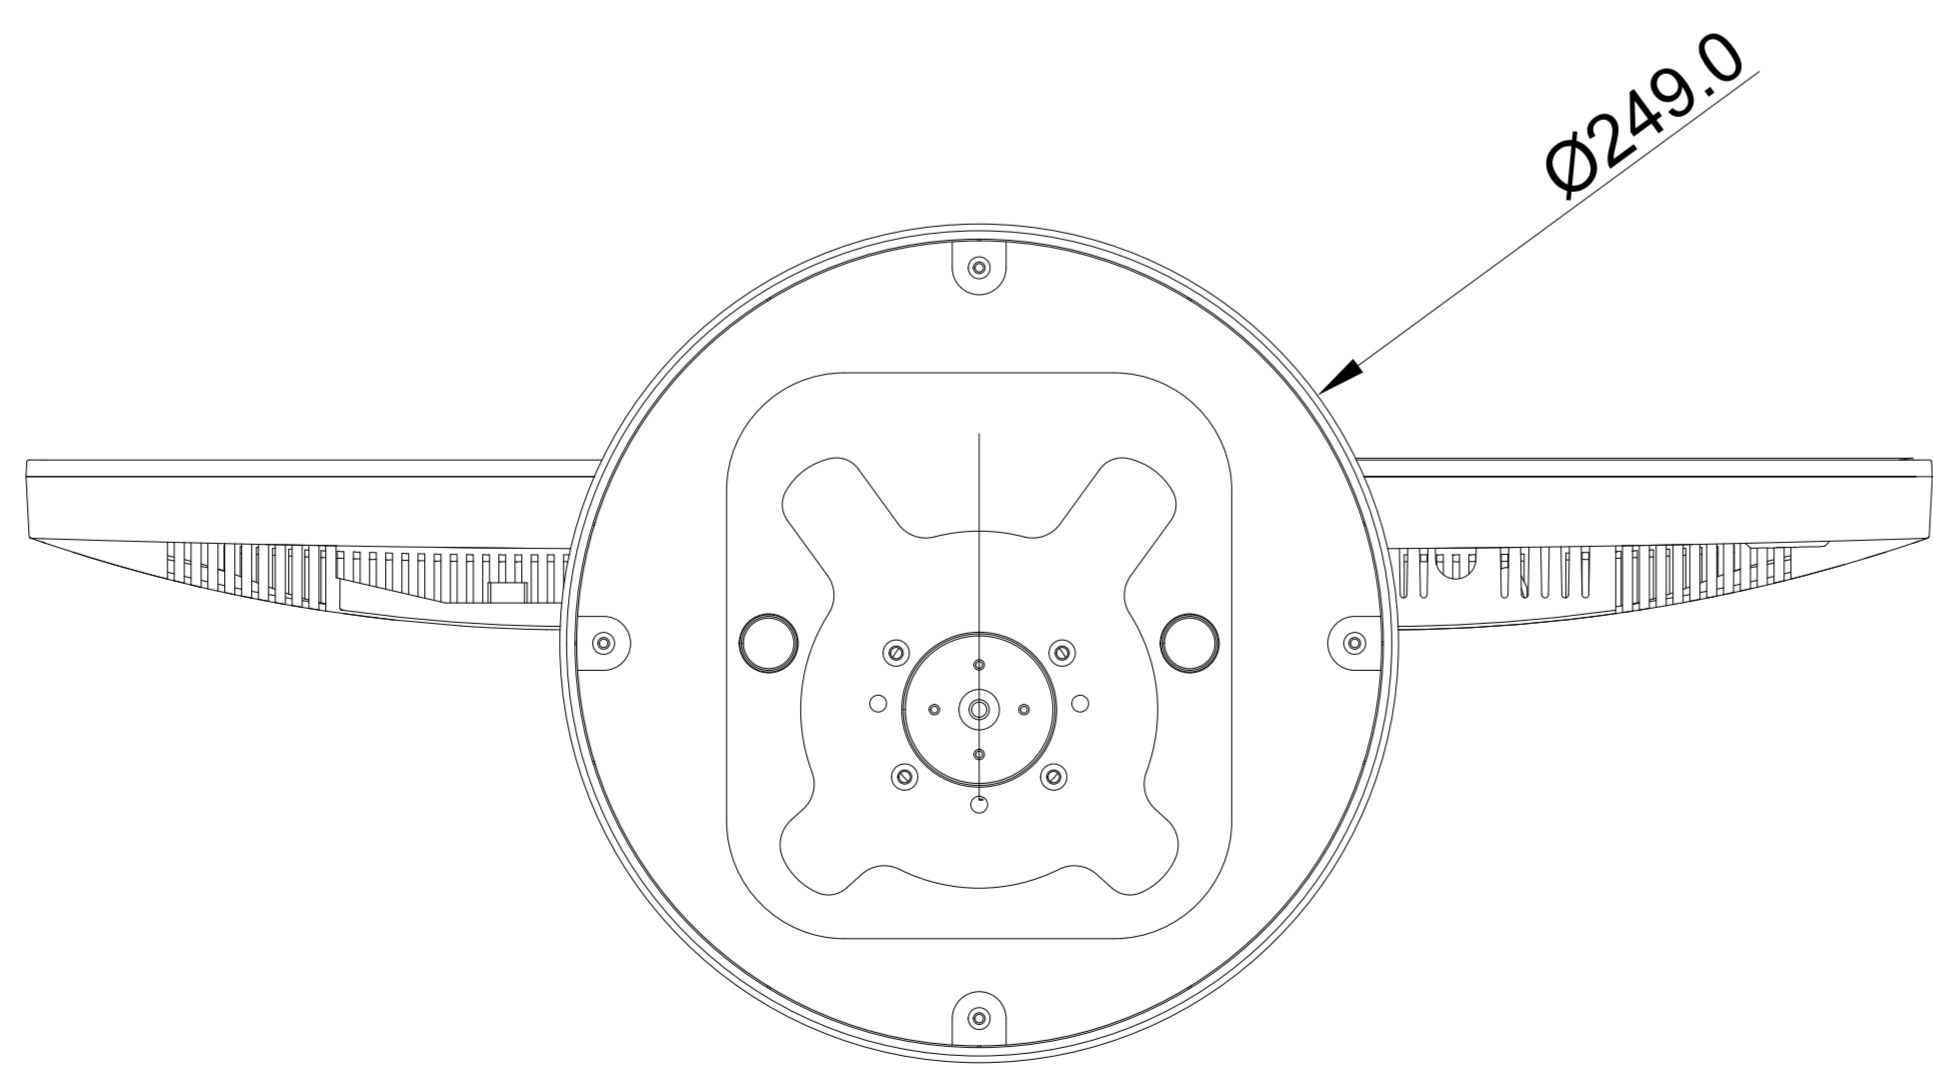

LE-24E

Net weight : 5.8 kg(with stand)

3.4 kg(w/o stand)

SPECIFICATIONS SUBJECT TO CHANGE WITHOUT NOTICE.

Model Name:

LE-24E

THIS DRAWING ON THIS PRINT AND INFORMATION BELONG WITH AG Neovo. ANY REPRODUCTION IN PART OR WHOLE WITHOUT WRITTEN PERMISSION OF AG Neovo IS PROHIBITED.

P/C:LE4E00  
SCALE 1:1 UNITS mm V.02