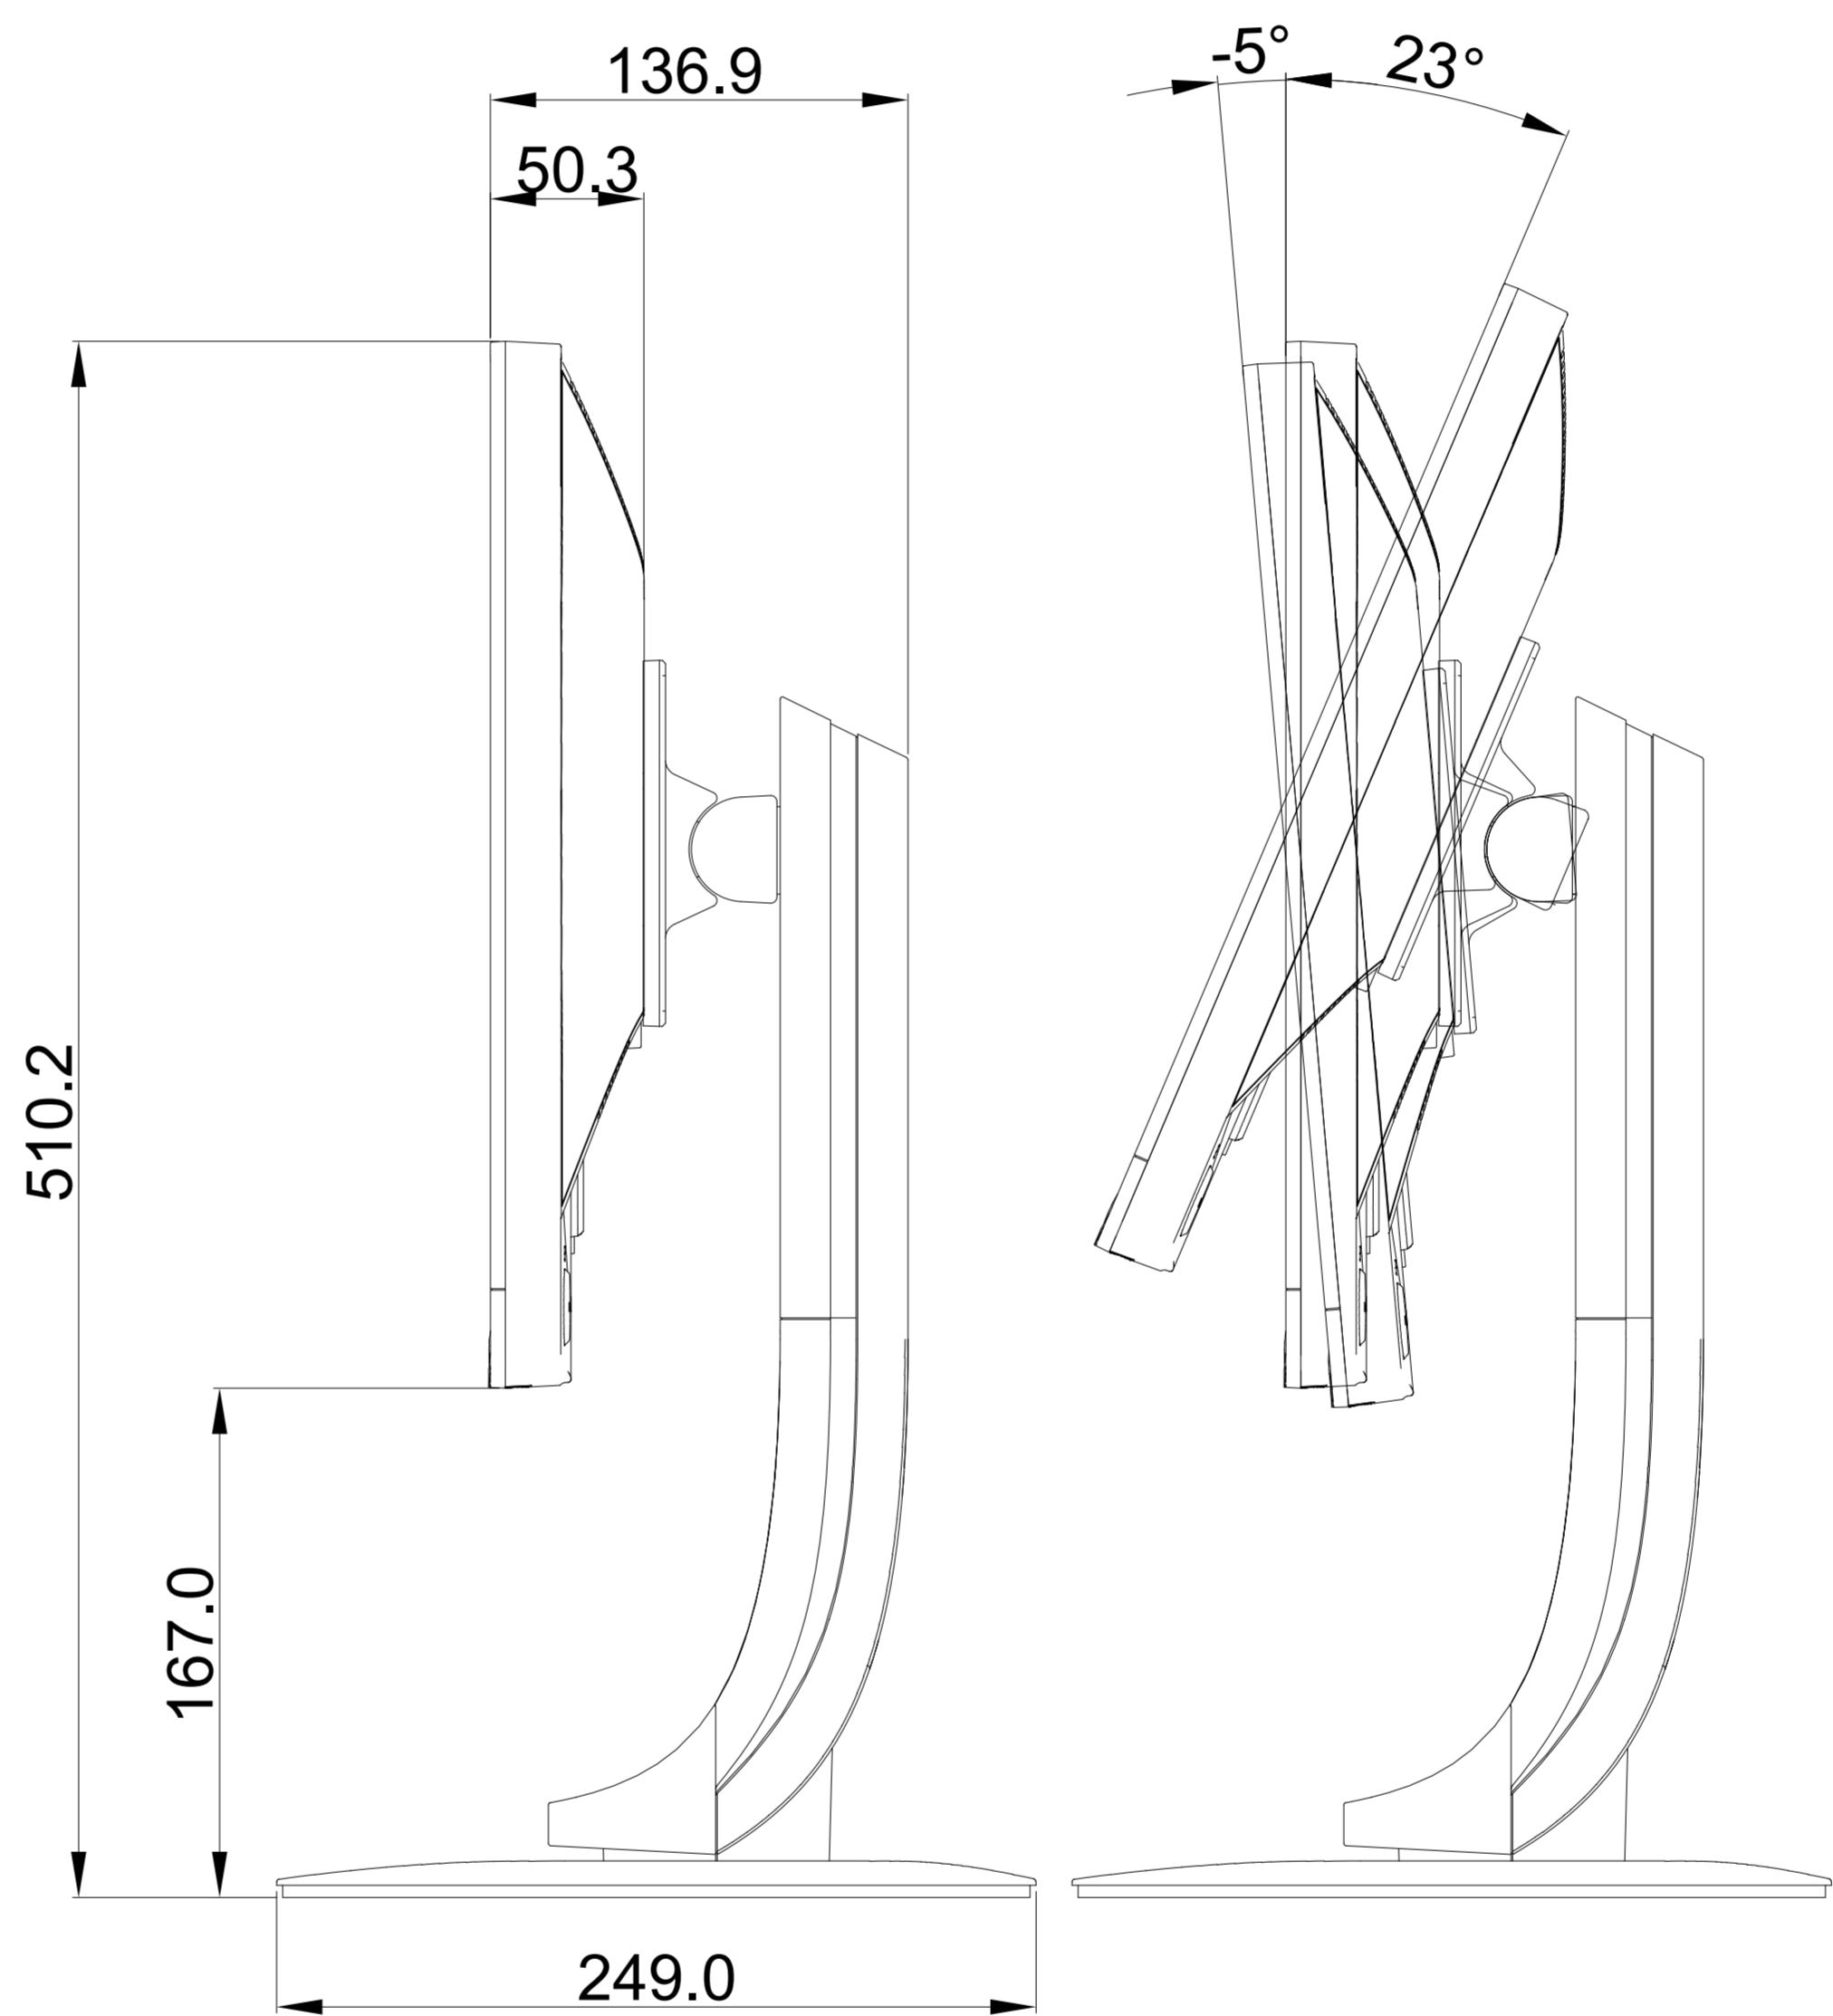

LE-24E

Net weight : 5.8 kg(with stand)

3.4 kg(w/o stand)

SPECIFICATIONS SUBJECT TO CHANGE WITHOUT NOTICE.

Model Name:

LE-24E

THIS DRAWING ON THIS PRINT AND INFORMATION BELONG WITH AG Neovo. ANY REPRODUCTION IN PART OR WHOLE WITHOUT WRITTEN PERMISSION OF AG Neovo IS PROHIBITED.

P/C:LE4E00  
SCALE 1:1 UNITS mm V.02